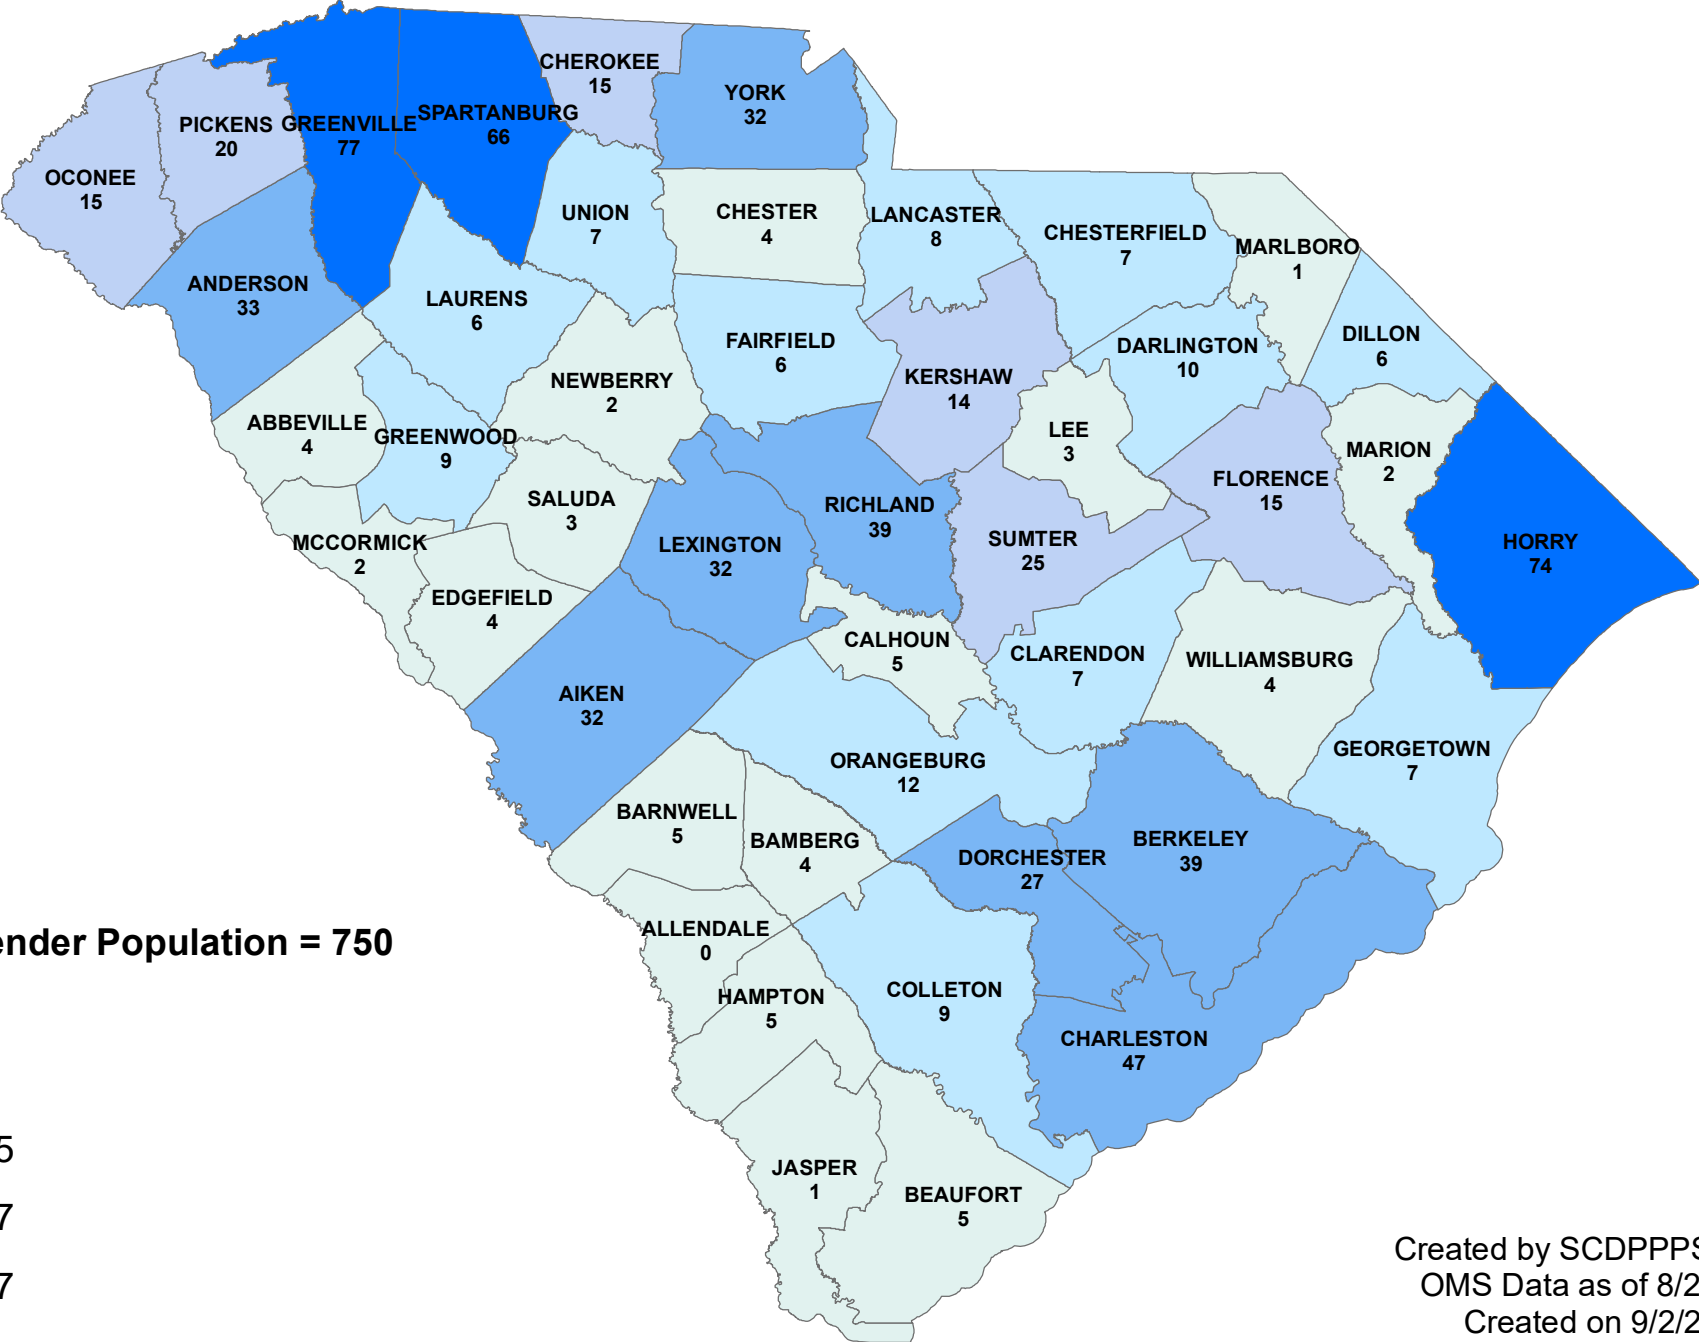

SCDPPPS Supervised Population with Current Sex Offense August 25, 2020

Sex Offender Population = 750

- 0 - 5
- 6 - 12
- 13 - 25
- 26 - 47
- 48 - 77

Created by SCDPPPS MPS
OMS Data as of 8/25/20
Created on 9/2/20