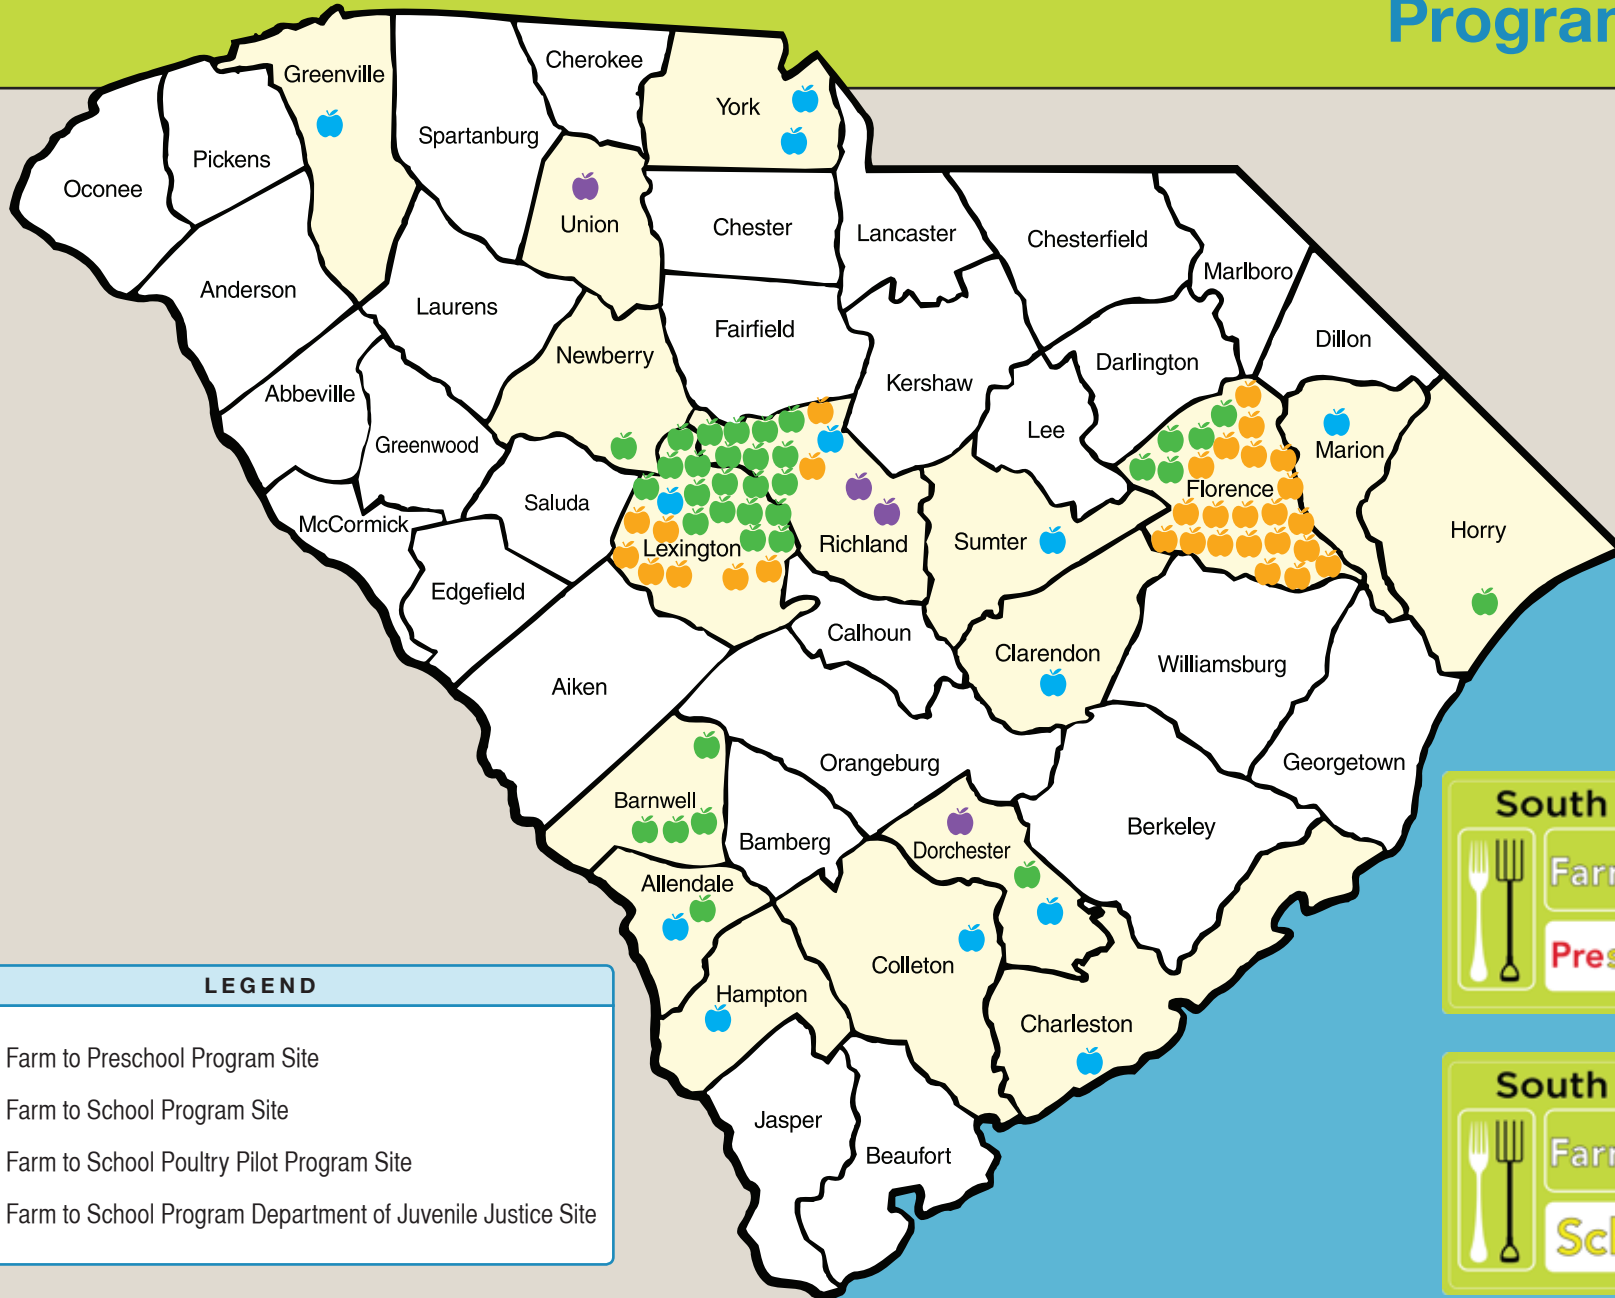

2015 – 2016

SC Farm to Preschool and SC Farm to School Program Sites

LEGEND

-  SC Farm to Preschool Program Site
-  SC Farm to School Program Site
-  SC Farm to School Poultry Pilot Program Site
-  SC Farm to School Program Department of Juvenile Justice Site

South Carolina

Farm to  **Preschool** 

South Carolina

Farm to  **School** 

2015 – 2016 SC Farm to Preschool and SC Farm to School Program Sites

SC Farm to Preschool Program Sites

County	Child Care Center
Allendale	Little New Steps
Charleston	Camp Care Migrant Head Start
Clarendon	Manning Migrant Head Start
Colleton	Cottageville Head Start
Dorchester	Archway Academy #4
Greenville	A Child's Haven
Hampton	Estill Head Start
Lexington	MEGA Child Development Center
Marion	Agapeland Youth Enrichment Program
Richland	HOPE Academy
Sumter	Archway Academy #3
York	Fort Mill Preparatory Cooperative Preschool
	Love N Cherish Academy

SC Farm to School Program Sites

District	School
Allendale	Allendale Elementary
Barnwell 19	Macadonia Elementary
Barnwell 45	Barnwell Elementary
	Barnwell Primary
	Guinyard Butler Middle
Dorchester 4	Clay Hill Elementary
Florence 1	Briggs Elementary
	South Florence High
Florence 4	Brockington Elementary
Florence 4	Johnson Middle
	Timmonsville High
Horry	Chabad Jewish Academy*

* This school is located within Horry County, but is not part of the Horry County School District.

Lexington/ Richland 5	Ballentine Elementary
	Chapin Elementary
	Chapin High
	Chapin Intermediate
	Chapin Middle
	CrossRoads Intermediate
	Dutch Fork Elementary
	Dutch Fork High
	Dutch Fork Middle
	Harbison West Elementary
	HE Corley Elementary
	Irmo Elementary
	Irmo High
	Irmo Middle
	Lake Murray Elementary
	Leaphart Elementary
	Nursery Road Elementary
	Oak Pointe Elementary
	River Springs Elementary
	Seven Oaks Elementary
	Spring Hill High
Newberry	Prosperity-Rikard School