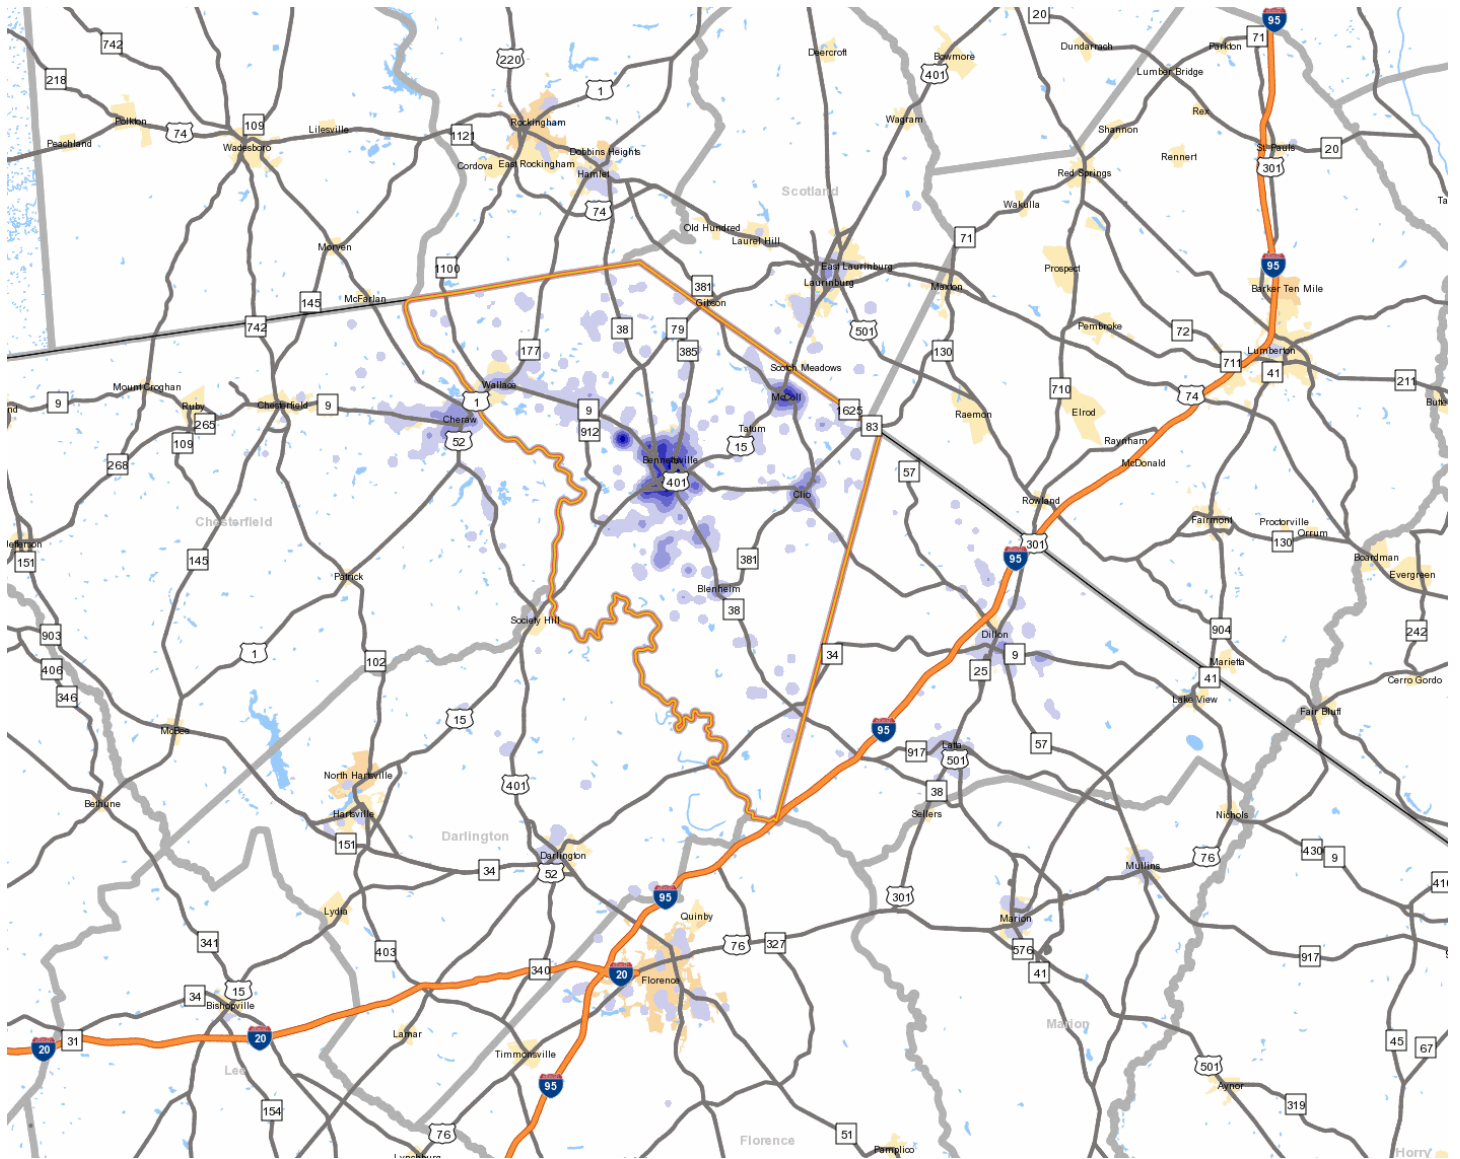

Marlboro County

County Seat: Bennettsville

Website: www.marlbocounty.sc.gov

Where Workers Who Live in Marlboro County Work

% of Workers	Work in County	State
34.70%	Marlboro County	South Carolina
10.40%	Chesterfield County	South Carolina
6.90%	SCOTLAND COUNTY	North Carolina
5.60%	Florence County	South Carolina
4.80%	Richland County	South Carolina
3.40%	Dillon County	South Carolina
3.30%	Darlington County	South Carolina
3.30%	ROBESON COUNTY	North Carolina
2.50%	RICHMOND COUNTY	North Carolina
2.10%	Horry County	South Carolina
23.00%	All Other Counties	South Carolina