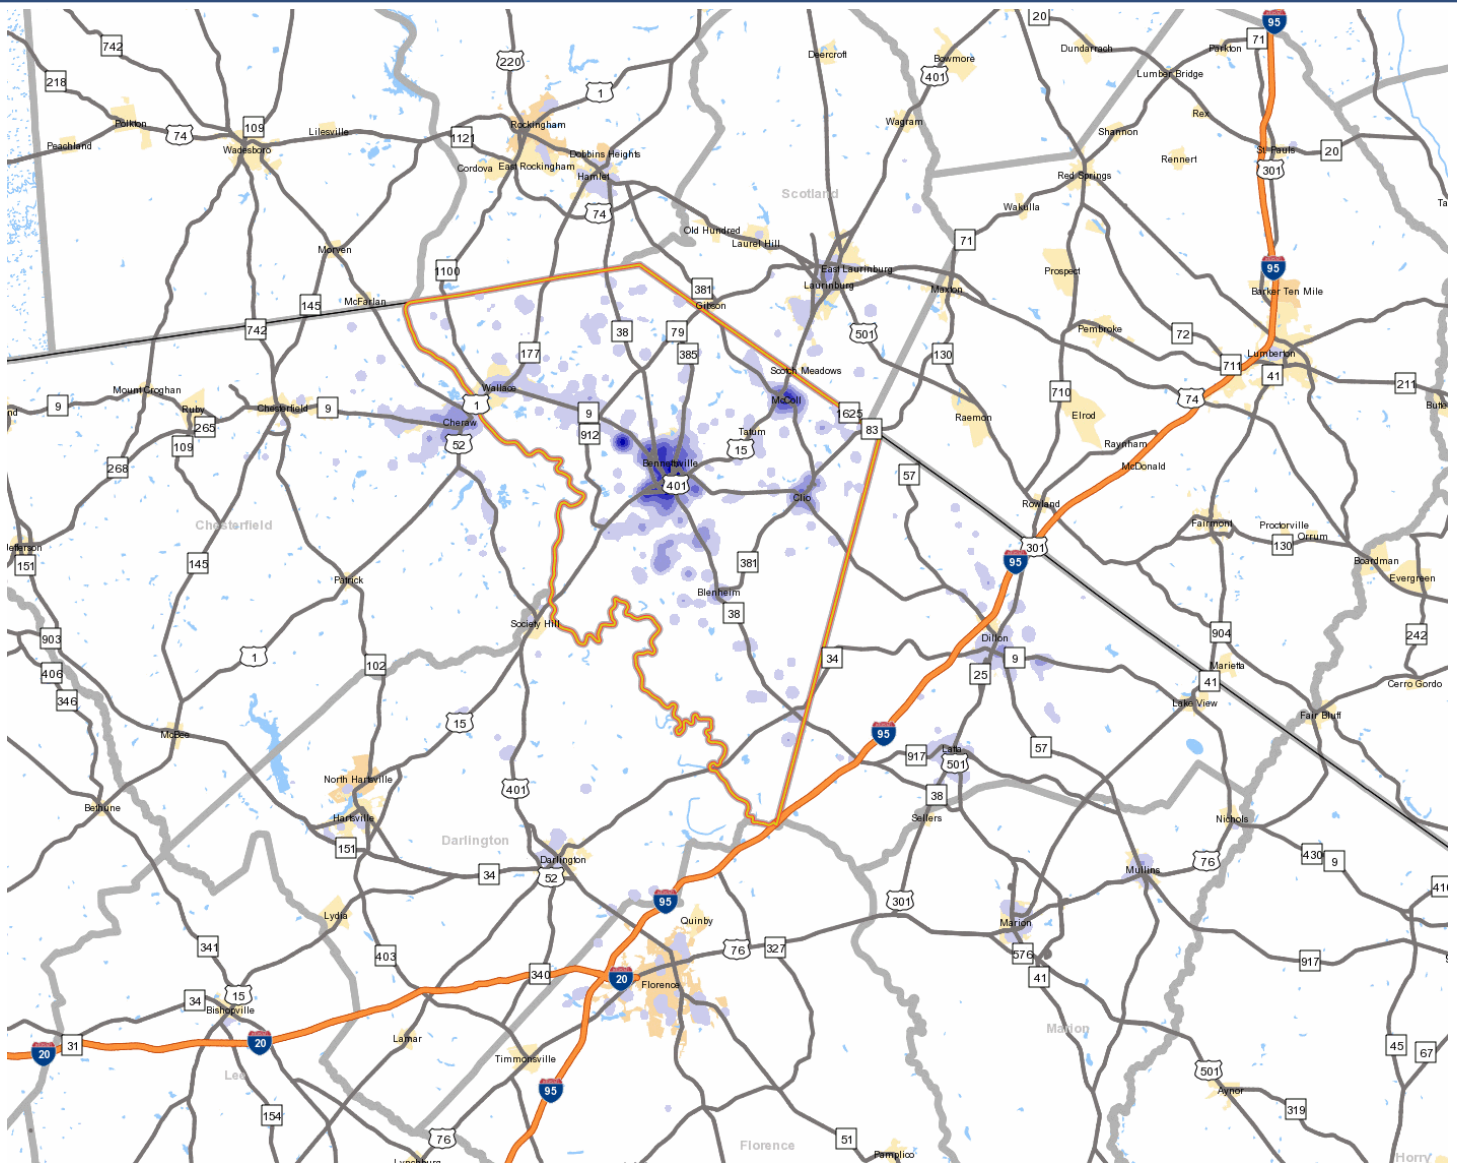

Marlboro County

County Seat: Bennettsville

Website: www.marlbocounty.sc.gov

Where Workers Who Live in Marlboro County Work

% of Workers	Work in County	State
34.70%	Marlboro County	South Carolina
10.40%	Chesterfield County	South Carolina
6.90%	SCOTLAND COUNTY	North Carolina
5.60%	Florence County	South Carolina
4.80%	Richland County	South Carolina
3.40%	Dillon County	South Carolina
3.30%	Darlington County	South Carolina
3.30%	ROBESON COUNTY	North Carolina
2.50%	RICHMOND COUNTY	North Carolina
2.10%	Horry County	South Carolina
23.00%	All Other Counties	South Carolina