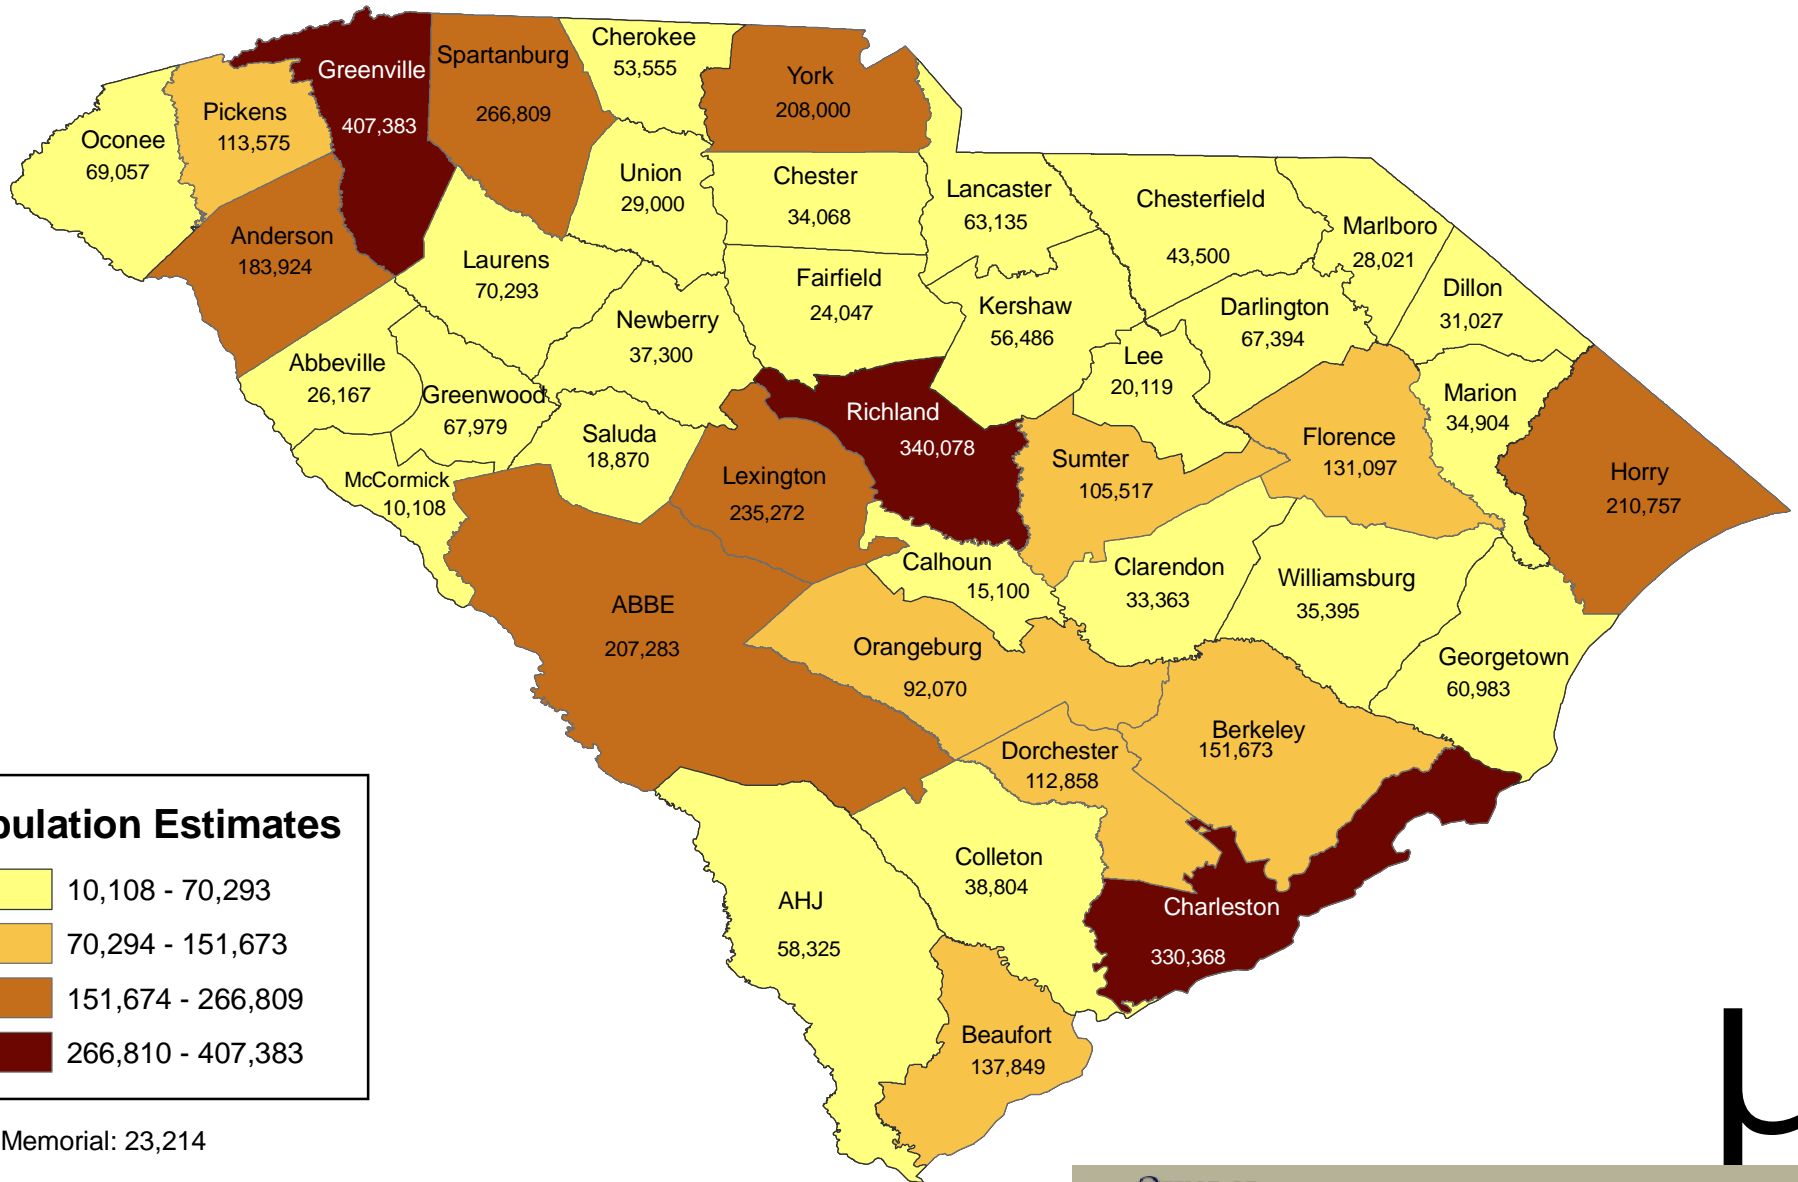

South Carolina Population Estimates 2006

Population Estimates

Chapin Memorial: 23,214