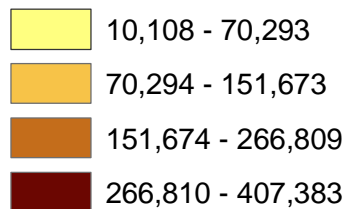

South Carolina Population Estimates 2006

Population Estimates

Chapin Memorial: 23,214