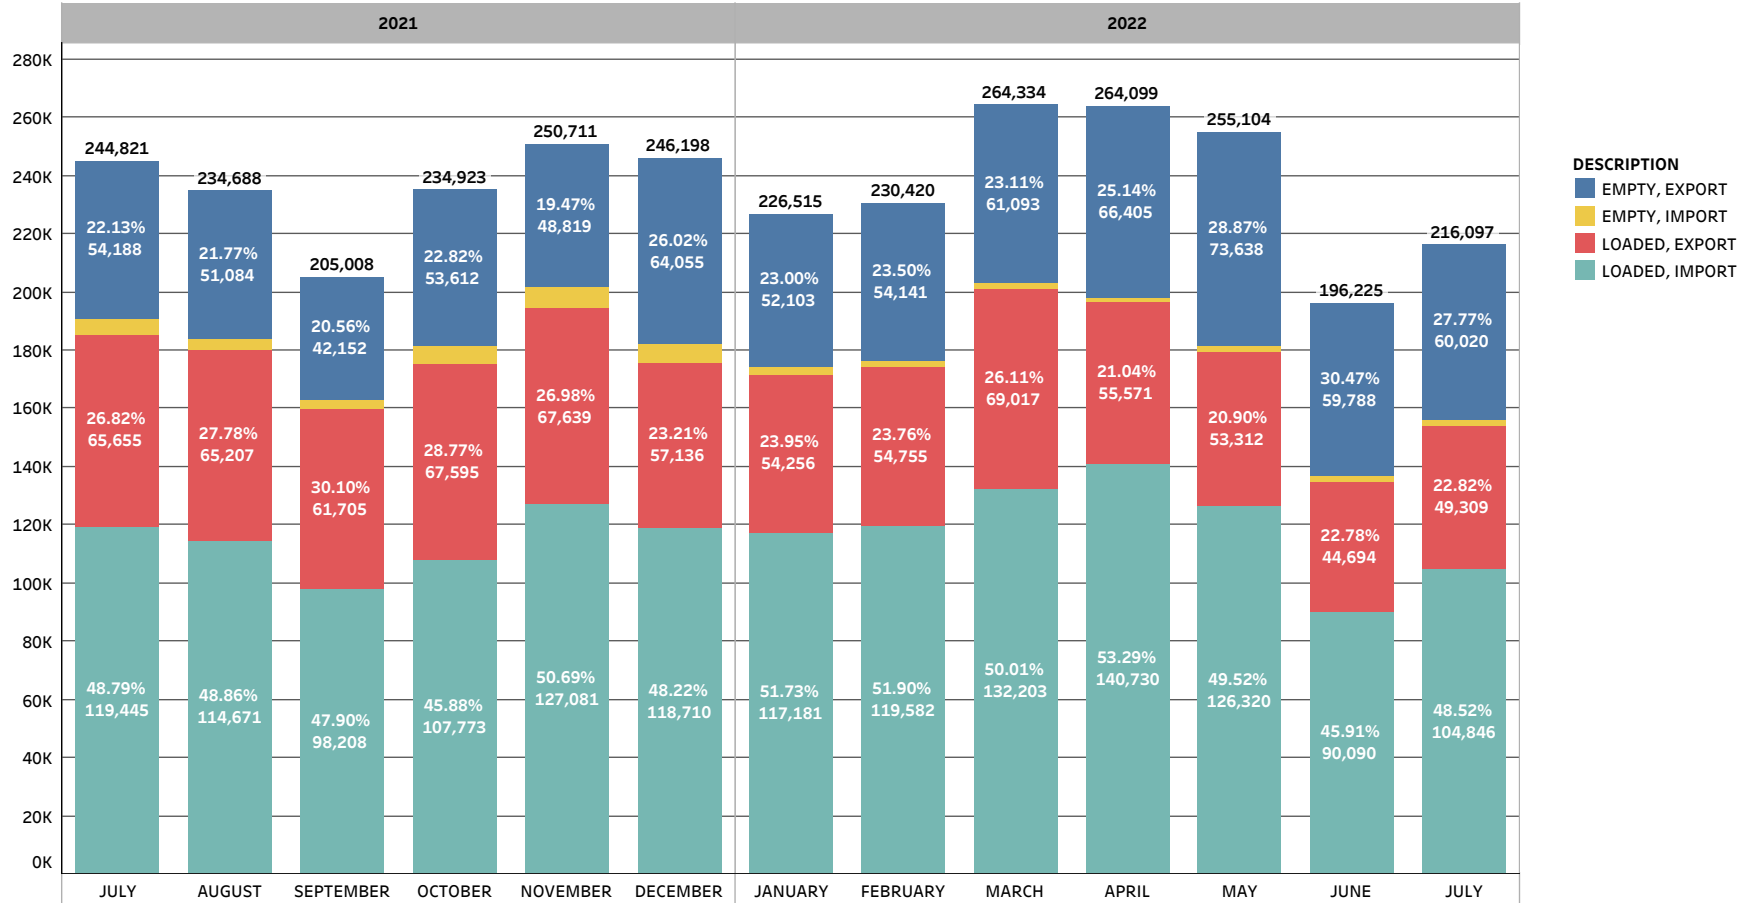

SOUTH CAROLINA PORTS

TEU 13 MONTH HISTORY
PERIOD ENDING JULY 2022

DESCRIPTION

- EMPTY, EXPORT
- EMPTY, IMPORT
- LOADED, EXPORT
- LOADED, IMPORT