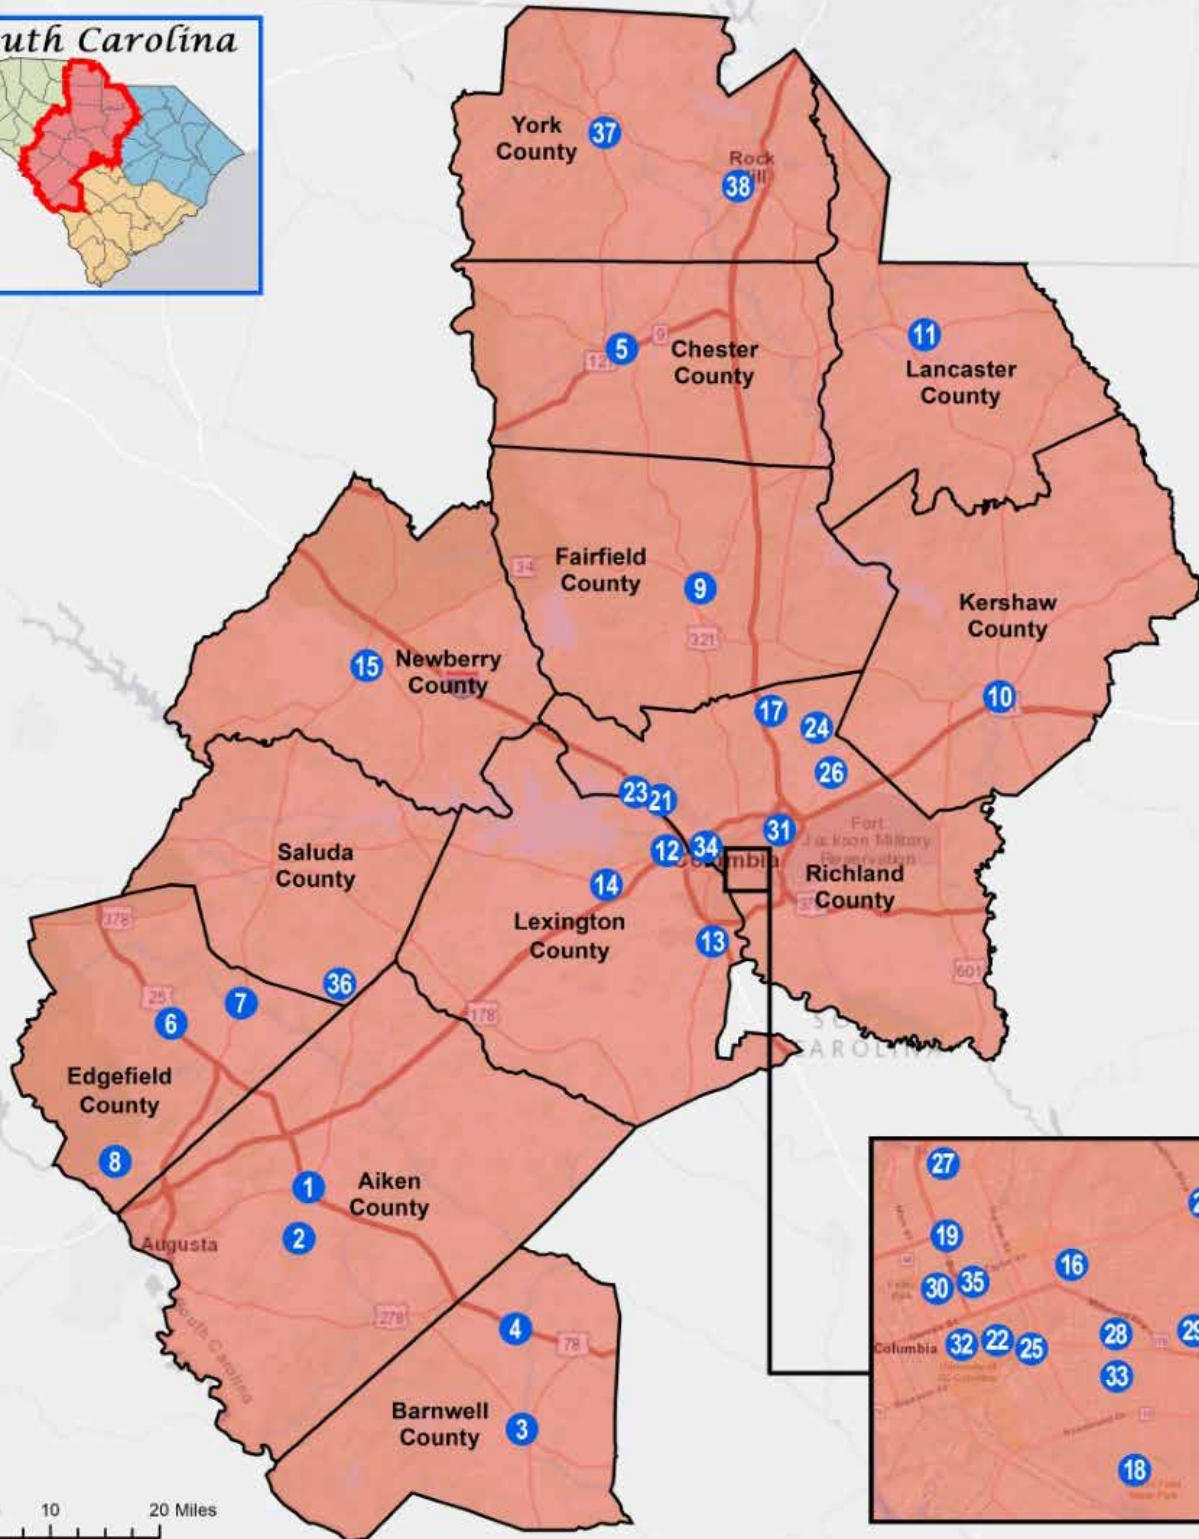

FARMERS' MARKET

MIDLANDS GUIDE

0 5 10 20 Miles

MIDLANDS

AIKEN COUNTY

1. Aiken County Farmers Market

115 Williamsburg St.
Aiken, SC 29801
May–Sept.: Tue., Thu., Sat. 8AM–12PM
(803) 293-2214
Facebook: Aiken County Farmers Market
www.visitaikensc.com
Cash, Check, Credit, Debit, WIC, Senior, SNAP/EBT