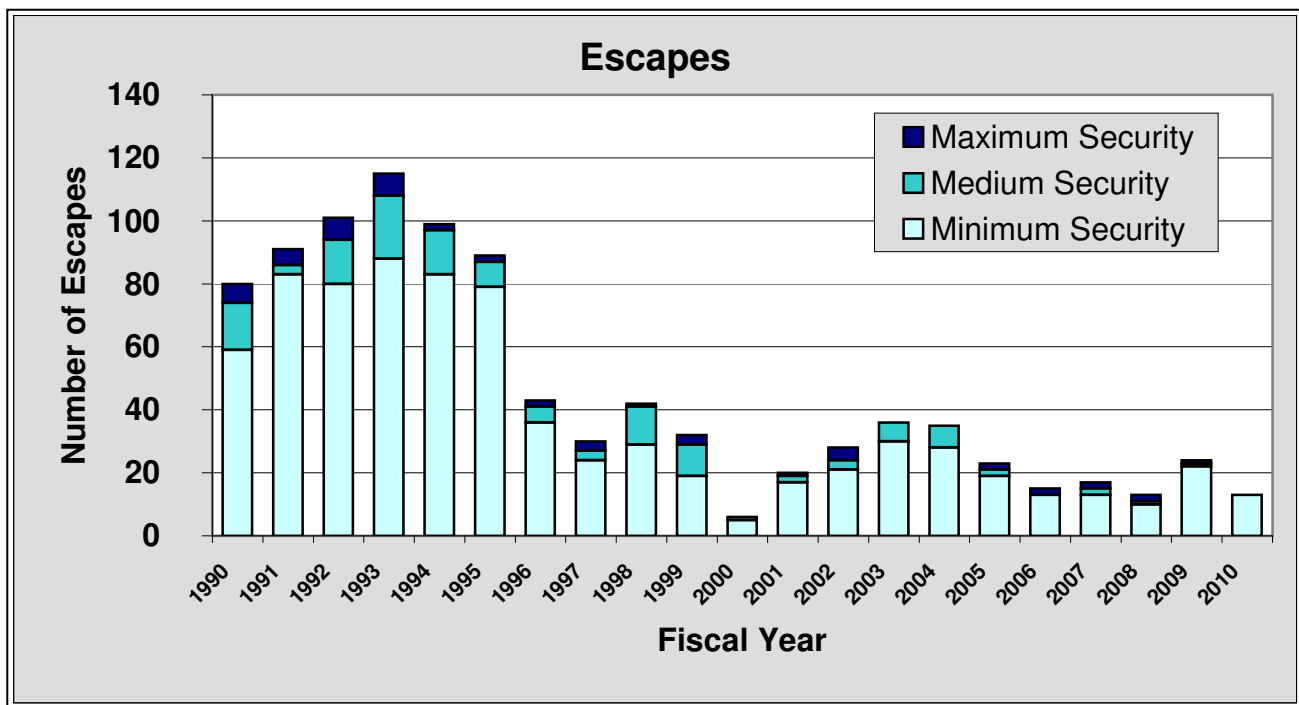

Inmate Escapes from South Carolina Department of Corrections Facilities by Facility Security Type, FY 1990 - 2010

Fiscal Year	Facility Security Type			Total Escapes from All SCDC Facilities
	Minimum	Medium	Maximum	
1990	59	15	6	80
1991	83	3	5	91
1992	80	14	7	101
1993	88	20	7	115
1994	83	14	2	99
1995	79	8	2	89
1996	36	5	2	43
1997	24	3	3	30
1998	29	12	1	42
1999	19	10	3	32
2000	5	1	0	6
2001	17	2	1	20
2002	21	3	4	28
2003	30	6	0	36
2004	28	7	0	35
2005	19	2	2	23
2006	13	0	2	15
2007	13	2	2	17
2008	10	1	2	13
2009	22	1	1	24
2010	13	0	0	13