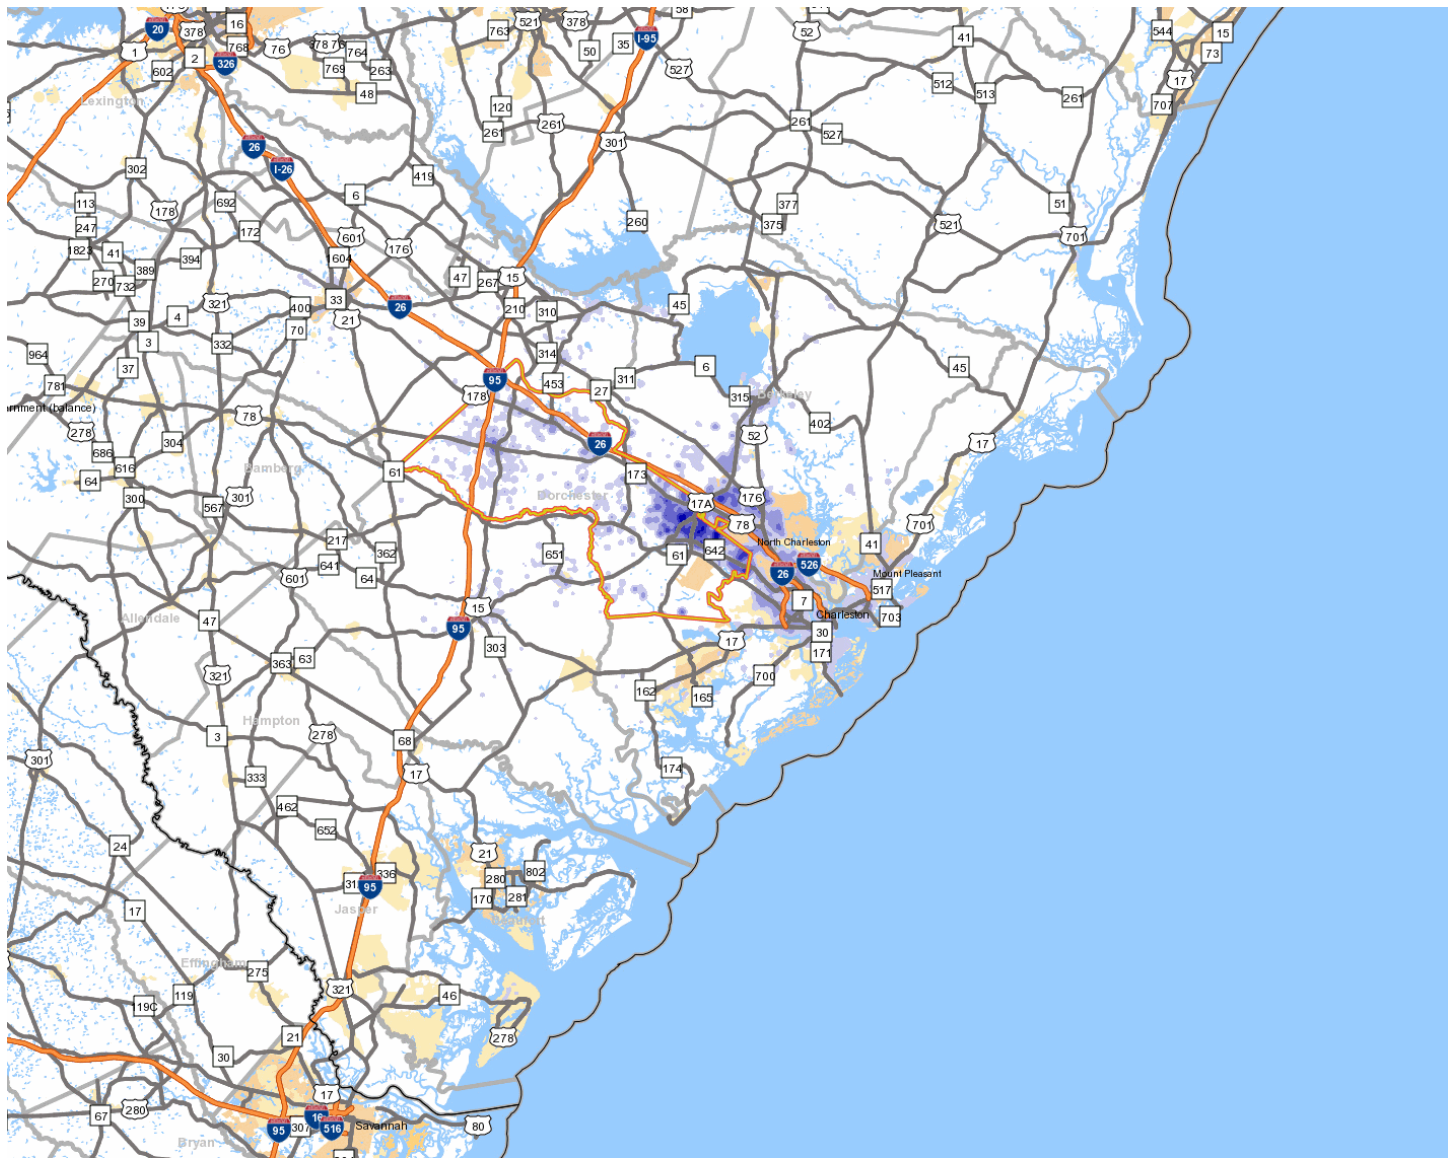

Dorchester County

County Seat: St. George

Website: www.dorchestercounty.net

Where Workers Who Live in Dorchester County Work

% of Workers	Work in County	State
45.50%	Charleston County	South Carolina
23.30%	Dorchester County	South Carolina
11.20%	Berkeley County	South Carolina
3.70%	Richland County	South Carolina
2.10%	Orangeburg County	South Carolina
1.60%	Lexington County	South Carolina
1.50%	Greenville County	South Carolina
1.40%	Beaufort County	South Carolina
1.00%	Colleton County	South Carolina
1.00%	Horry County	South Carolina
7.90%	All Other Counties	South Carolina

Where Workers Who Work in Dorchester County Live

% of Workers	Work In County	State
46.60%	Dorchester County	South Carolina
16.50%	Berkeley County	South Carolina
16.40%	Charleston County	South Carolina
3.20%	Orangeburg County	South Carolina
2.90%	Colleton County	South Carolina
1.30%	Richland County	South Carolina
1.10%	Horry County	South Carolina
0.90%	Greenville County	South Carolina
0.90%	Lexington County	South Carolina
0.70%	Beaufort County	South Carolina
9.50%	All Other Counties	South Carolina