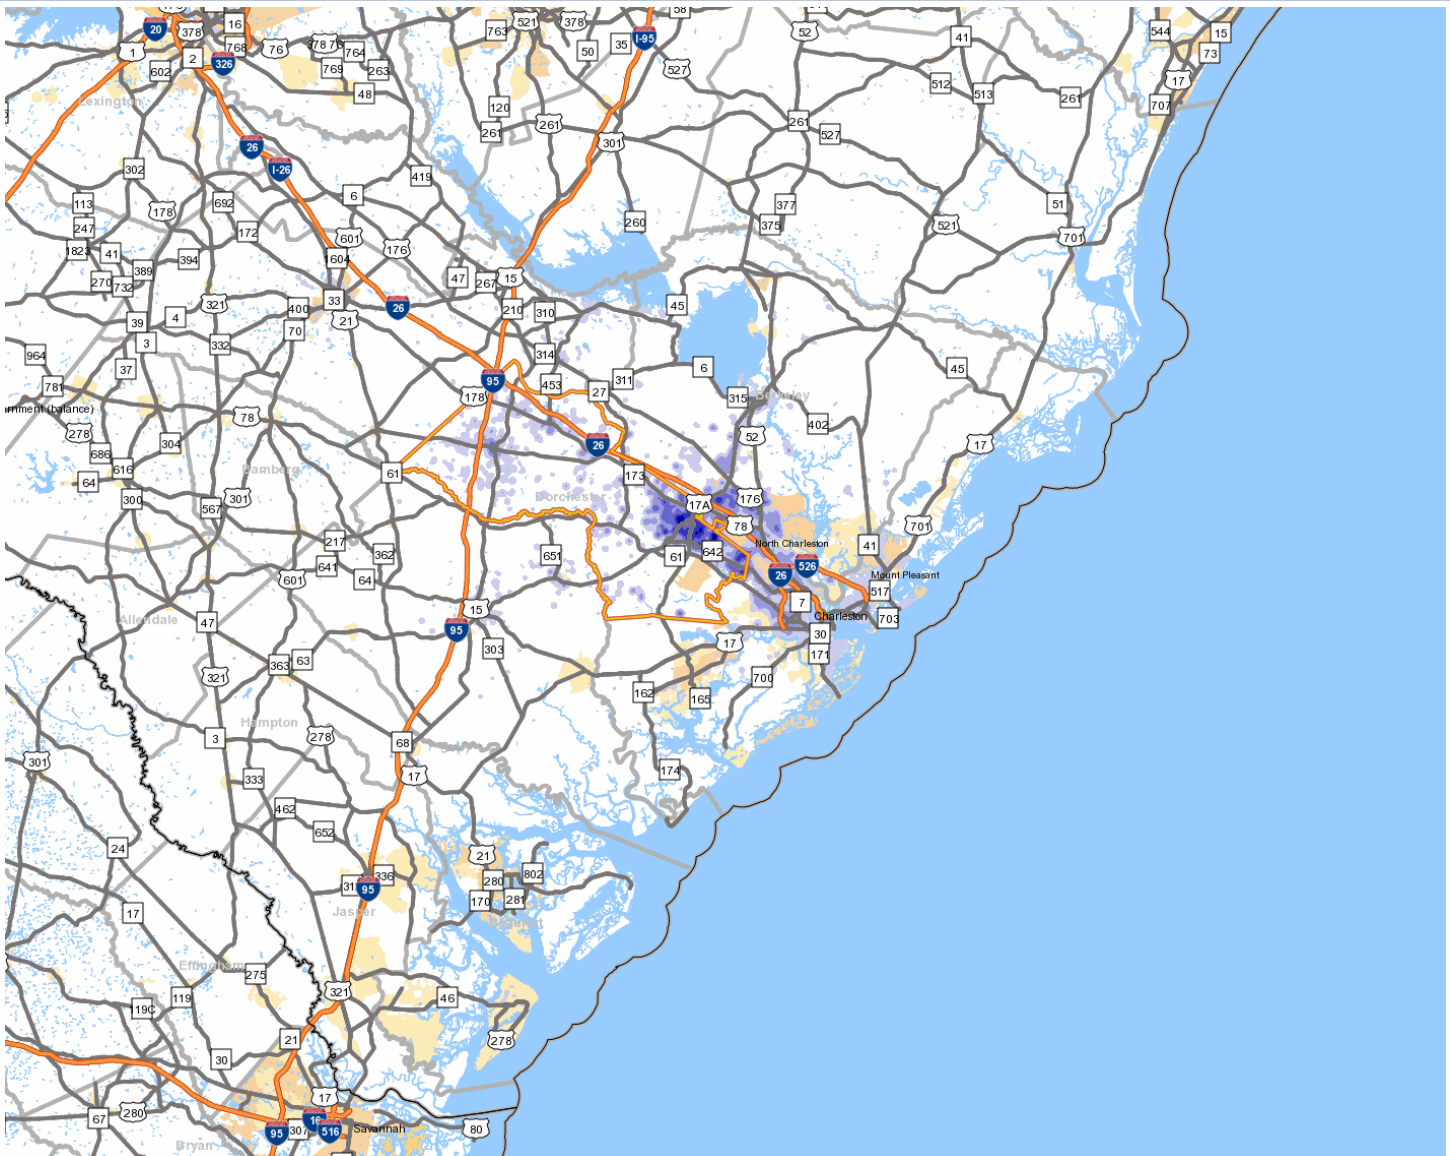

Dorchester County

County Seat: St. George

Website: www.dorchestercounty.net

Where Workers Who Live in Dorchester County Work

% of Workers	Work in County	State
45.50%	Charleston County	South Carolina
23.30%	Dorchester County	South Carolina
11.20%	Berkeley County	South Carolina
3.70%	Richland County	South Carolina
2.10%	Orangeburg County	South Carolina
1.60%	Lexington County	South Carolina
1.50%	Greenville County	South Carolina
1.40%	Beaufort County	South Carolina
1.00%	Colleton County	South Carolina
1.00%	Horry County	South Carolina
7.90%	All Other Counties	South Carolina

Where Workers Who Work in Dorchester County Live

% of Workers	Work In County	State
46.60%	Dorchester County	South Carolina
16.50%	Berkeley County	South Carolina
16.40%	Charleston County	South Carolina
3.20%	Orangeburg County	South Carolina
2.90%	Colleton County	South Carolina
1.30%	Richland County	South Carolina
1.10%	Horry County	South Carolina
0.90%	Greenville County	South Carolina
0.90%	Lexington County	South Carolina
0.70%	Beaufort County	South Carolina
9.50%	All Other Counties	South Carolina