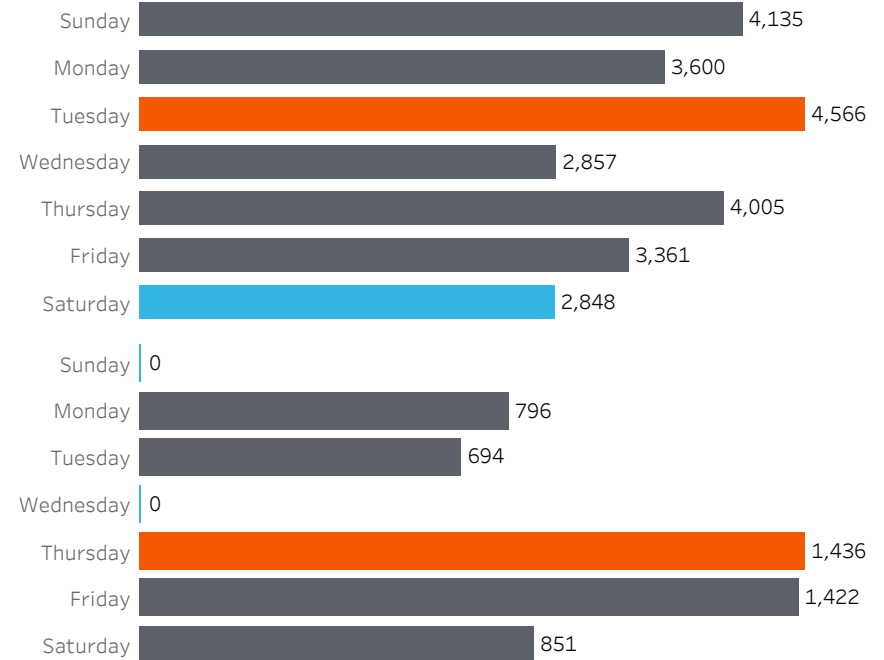

Gate and Vessel Activity - Last Week

Gate Moves

40,923

Total Gate Moves

Pier Moves

30,571

Total Pier Moves

	WT	NC
October 23, 2022	719	124
October 24, 2022	5,992	1,024
October 25, 2022	6,406	1,255
October 26, 2022	6,977	1,267
October 27, 2022	7,123	1,068
October 28, 2022	5,999	912
October 29, 2022	1,765	292

	WT	NC
October 23, 2022	4,135	0
October 24, 2022	3,600	796
October 25, 2022	4,566	694
October 26, 2022	2,857	0
October 27, 2022	4,005	1,436
October 28, 2022	3,361	1,422
October 29, 2022	2,848	851

Daily Avg. Turn Times - Last Week