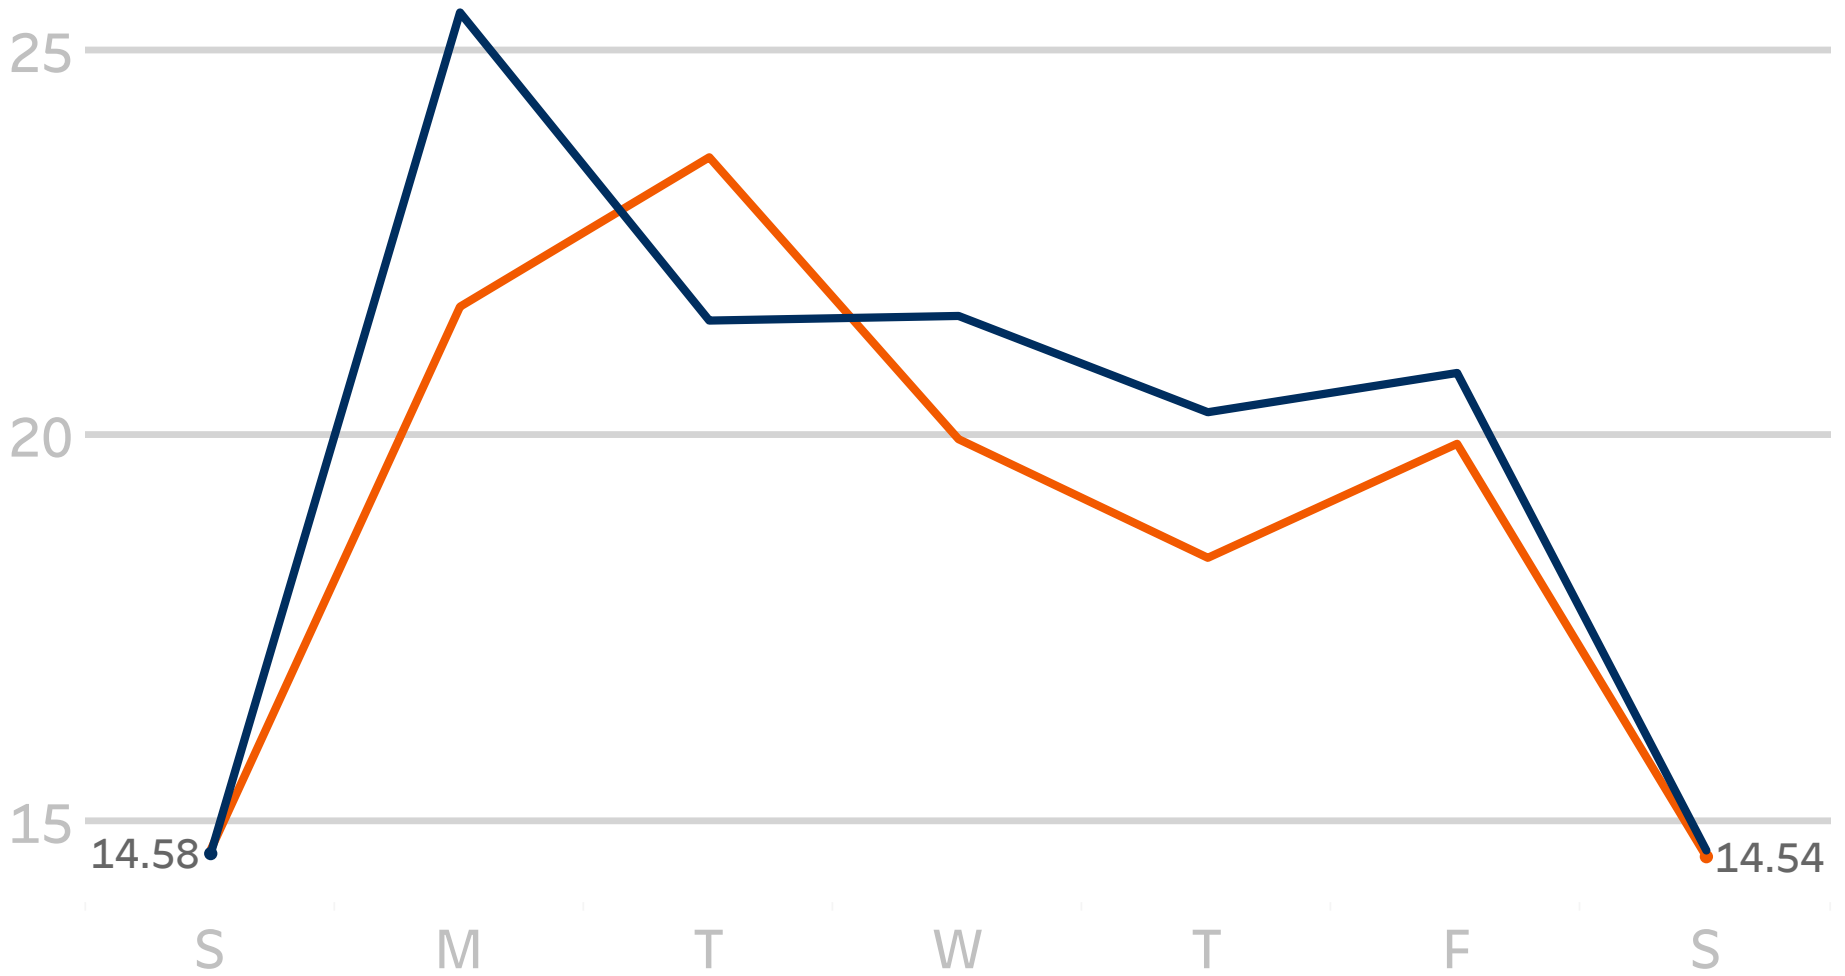

Gate and Vessel Activity - Last Week

Gate Moves

40,923

Total Gate Moves

Pier Moves

30,571

Total Pier Moves

	WT	NC
October 23, 2022	719	124
October 24, 2022	5,992	1,024
October 25, 2022	6,406	1,255
October 26, 2022	6,977	1,267
October 27, 2022	7,123	1,068
October 28, 2022	5,999	912
October 29, 2022	1,765	292

	WT	NC
October 23, 2022	4,135	0
October 24, 2022	3,600	796
October 25, 2022	4,566	694
October 26, 2022	2,857	0
October 27, 2022	4,005	1,436
October 28, 2022	3,361	1,422
October 29, 2022	2,848	851

Daily Avg. Turn Times - Last Week

	October 23, 2022	October 24, 2022	October 25, 2022	October 26, 2022	October 27, 2022	October 28, 2022	October 29, 2022
NC	14.63	21.68	23.62	19.96	18.42	19.90	14.54
WT	14.58	25.50	21.50	21.56	20.31	20.82	14.62