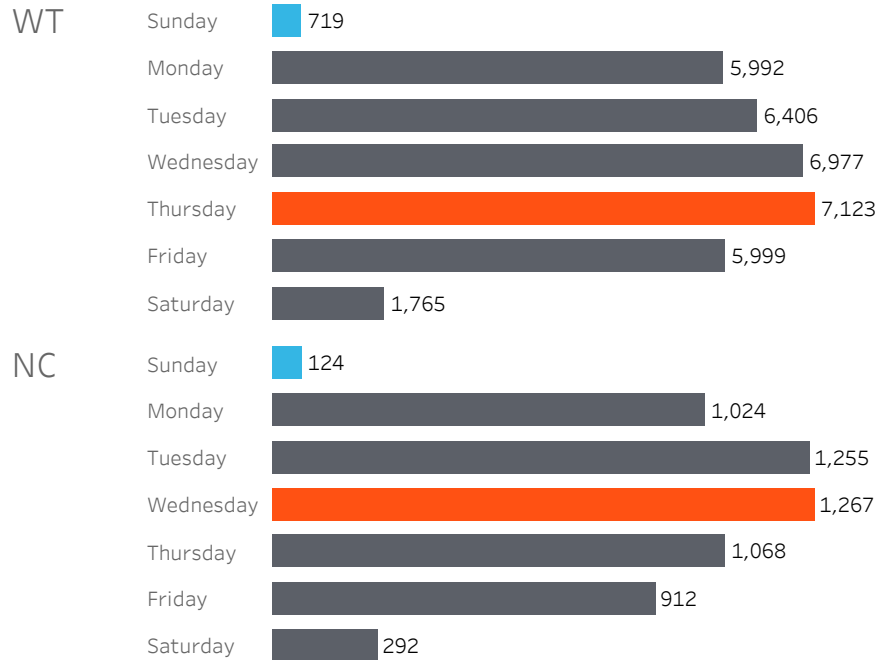

Gate and Vessel Activity - Last Week

Gate Moves

40,923

Total Gate Moves

Pier Moves

30,571

Total Pier Moves

	WT	NC
October 23, 2022	719	124
October 24, 2022	5,992	1,024
October 25, 2022	6,406	1,255
October 26, 2022	6,977	1,267
October 27, 2022	7,123	1,068
October 28, 2022	5,999	912
October 29, 2022	1,765	292

	WT	NC
October 23, 2022	4,135	0
October 24, 2022	3,600	796
October 25, 2022	4,566	694
October 26, 2022	2,857	0
October 27, 2022	4,005	1,436
October 28, 2022	3,361	1,422
October 29, 2022	2,848	851

Daily Avg. Turn Times - Last Week