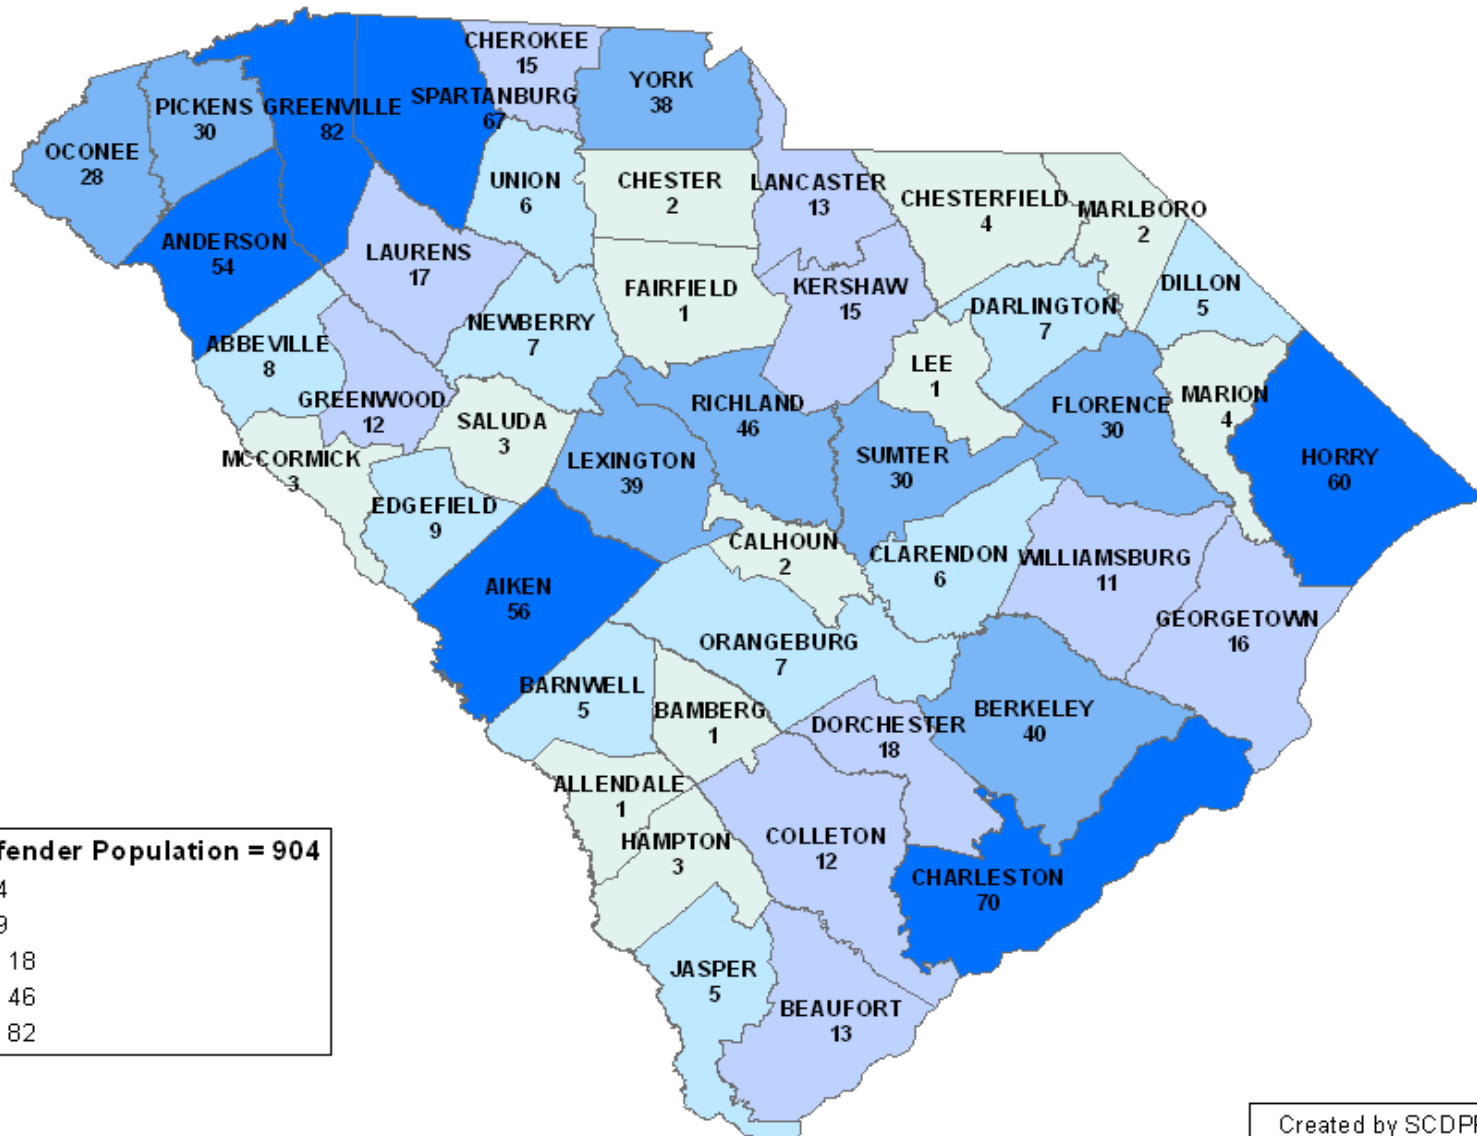

SCDPPPS Supervised Population with Current Sex Offense October 14, 2011

Created by SCDPPPS MPS
OMS Data as of 10/14/11
Created on 10/31/11