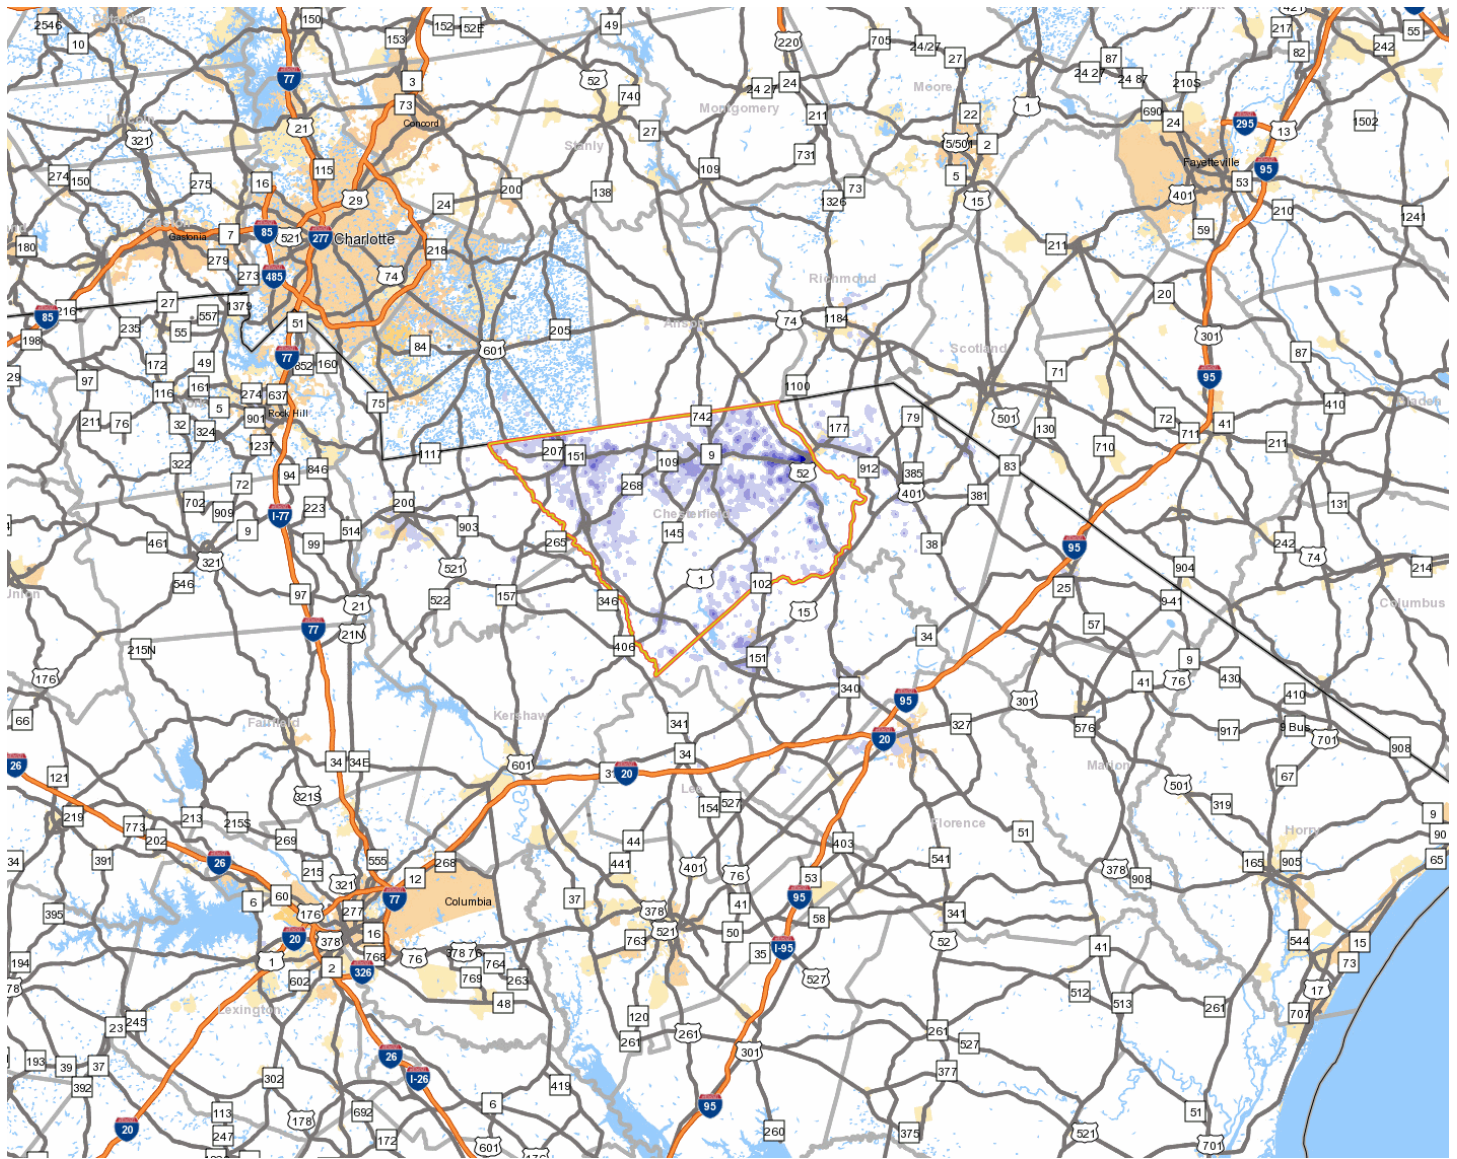

Chesterfield County

County Seat: Chesterfield

Website: www.chesterfieldcountysc.com

Where Workers Who Live in Chesterfield County Work

% of Workers	Work in County	State
42.80%	Chesterfield County	South Carolina
7.20%	UNION COUNTY	North Carolina
7.20%	Darlington County	South Carolina
5.00%	Richland County	South Carolina
4.60%	MECKLENBURG COUNTY	North Carolina
4.10%	Florence County	South Carolina
3.10%	Marlboro County	South Carolina
2.80%	York County	South Carolina
1.90%	Lancaster County	South Carolina
1.70%	Lexington County	South Carolina
19.70%	All Other Counties	South Carolina

Where Workers Who Work in Chesterfield County Live

% of Workers	Work In County	State
52.00%	Chesterfield County	South Carolina
7.30%	Marlboro County	South Carolina
6.80%	Darlington County	South Carolina
3.50%	Lancaster County	South Carolina
2.60%	UNION COUNTY	North Carolina
2.30%	Kershaw County	South Carolina
2.20%	Florence County	South Carolina
2.20%	Horry County	South Carolina
1.50%	Spartanburg County	South Carolina
1.40%	RICHMOND COUNTY	North Carolina
18.30%	All Other Counties	South Carolina