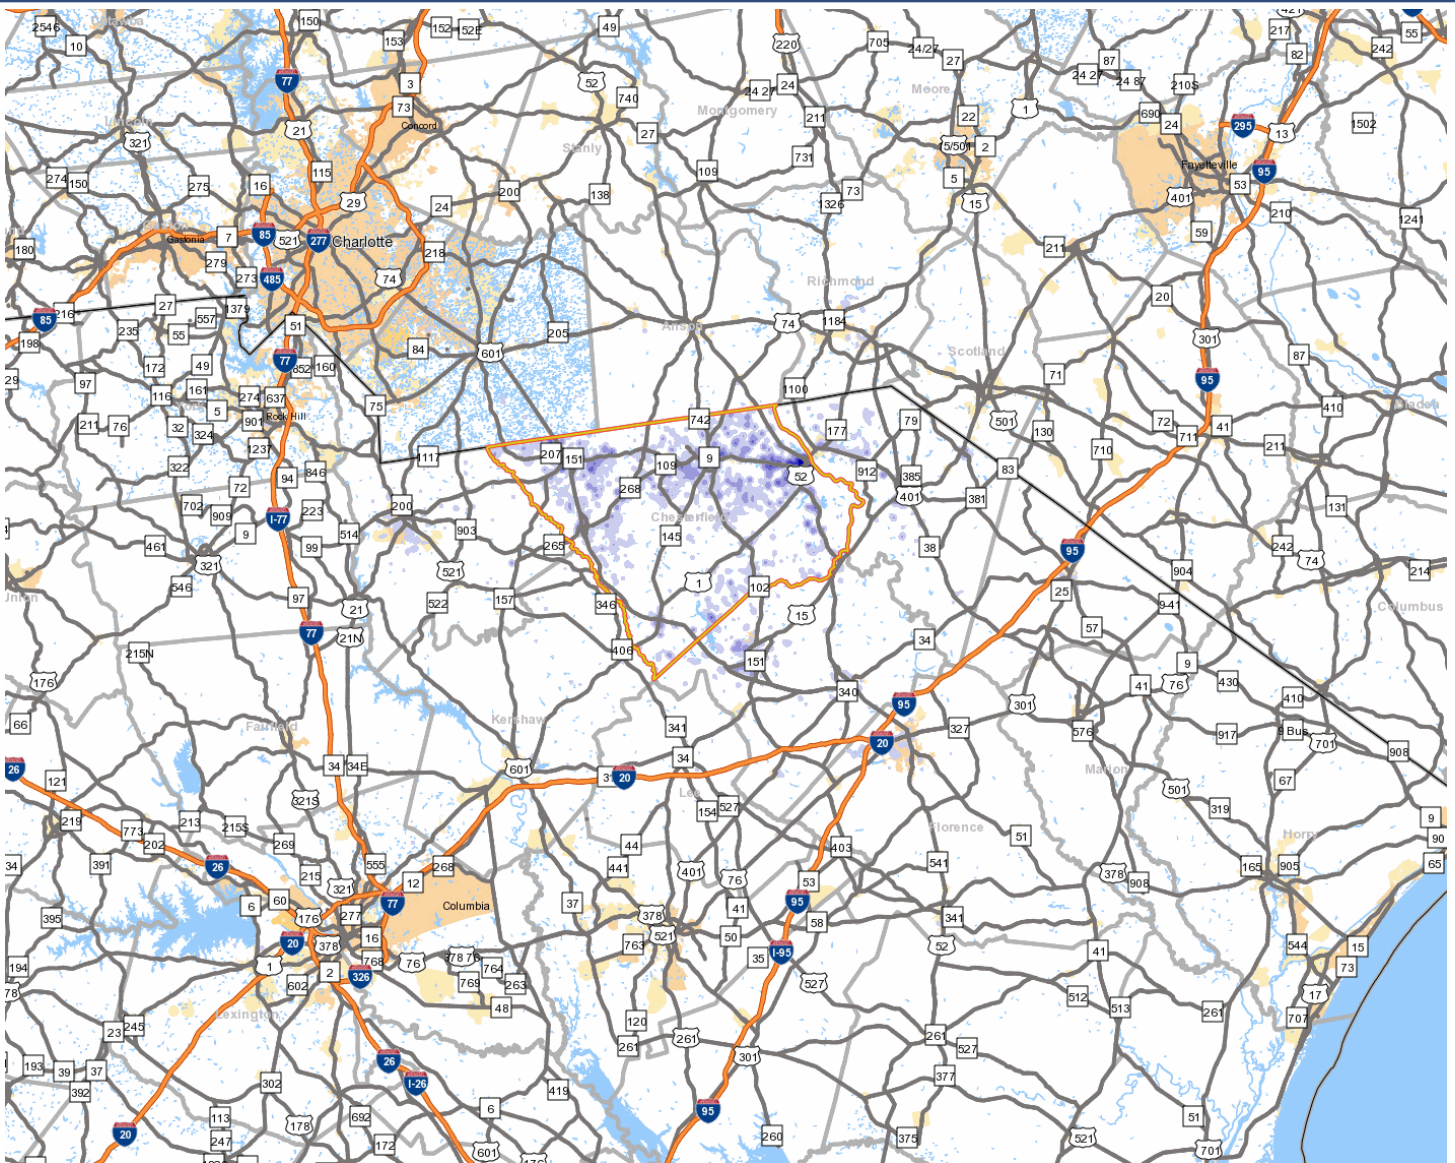

Chesterfield County

County Seat: Chesterfield

Website: www.chesterfieldcountysc.com

Where Workers Who Live in Chesterfield County Work

% of Workers	Work in County	State
42.80%	Chesterfield County	South Carolina
7.20%	UNION COUNTY	North Carolina
7.20%	Darlington County	South Carolina
5.00%	Richland County	South Carolina
4.60%	MECKLENBURG COUNTY	North Carolina
4.10%	Florence County	South Carolina
3.10%	Marlboro County	South Carolina
2.80%	York County	South Carolina
1.90%	Lancaster County	South Carolina
1.70%	Lexington County	South Carolina
19.70%	All Other Counties	South Carolina

Where Workers Who Work in Chesterfield County Live

% of Workers	Work In County	State
52.00%	Chesterfield County	South Carolina
7.30%	Marlboro County	South Carolina
6.80%	Darlington County	South Carolina
3.50%	Lancaster County	South Carolina
2.60%	UNION COUNTY	North Carolina
2.30%	Kershaw County	South Carolina
2.20%	Florence County	South Carolina
2.20%	Horry County	South Carolina
1.50%	Spartanburg County	South Carolina
1.40%	RICHMOND COUNTY	North Carolina
18.30%	All Other Counties	South Carolina