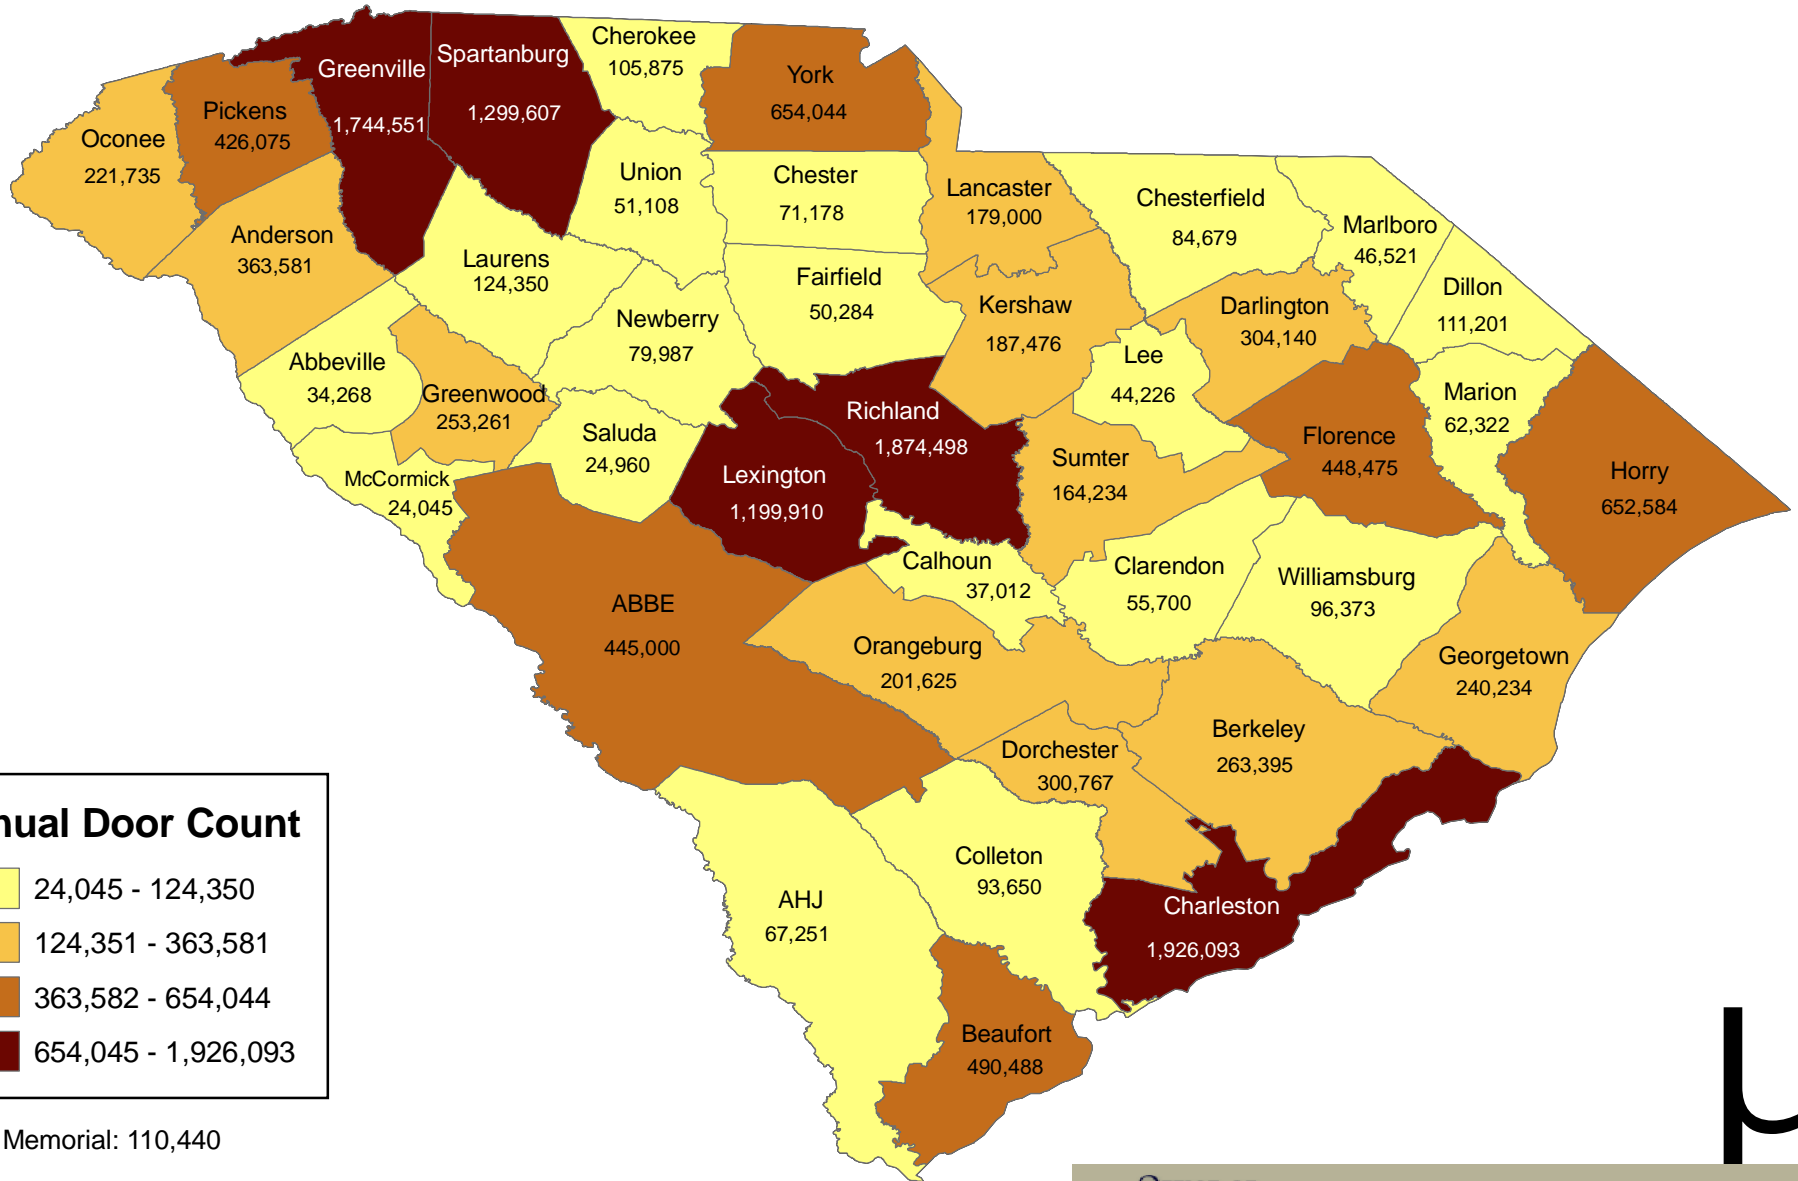

# South Carolina Public Libraries Door Count, 2006

Chapin Memorial: 110,440