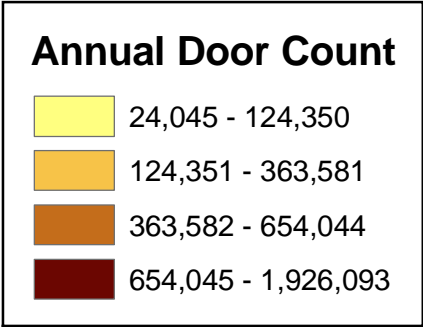

# South Carolina Public Libraries Door Count, 2006

Chapin Memorial: 110,440