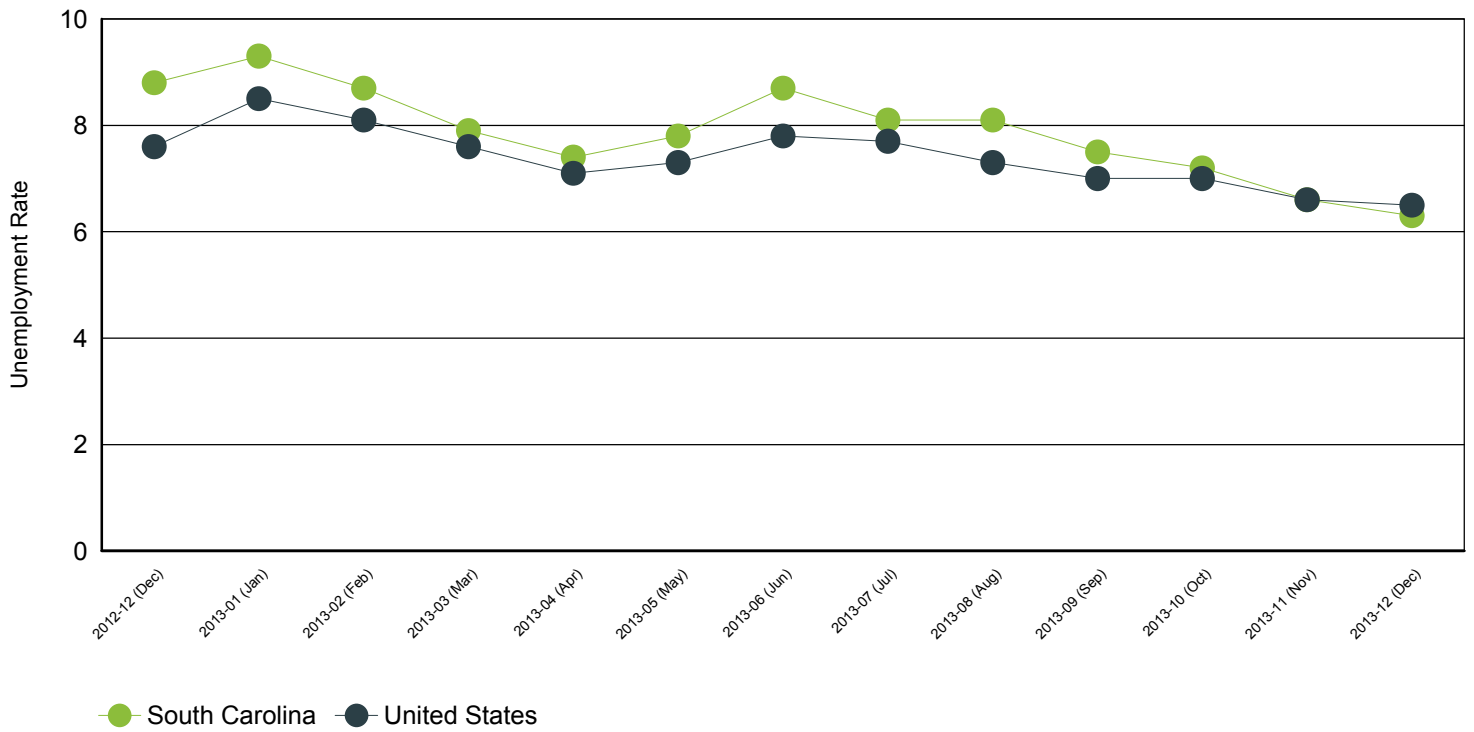

Monthly Unemployment Rate (Unadjusted)

Past 13 Months

Period	South Carolina			United States		
	Employment	Unemp	Rate	Employment	Unemp	Rate
Dec 2013	2,004,540	134,074	6.30%	144,423,000	9,984,000	6.50%
Nov 2013	1,996,248	141,745	6.60%	144,775,000	10,271,000	6.60%
Oct 2013	1,998,427	154,608	7.20%	144,144,000	10,773,000	7.00%
Sep 2013	1,994,952	160,964	7.50%	144,651,000	10,885,000	7.00%
Aug 2013	2,003,711	177,772	8.10%	144,509,000	11,462,000	7.30%
Jul 2013	2,015,814	176,874	8.10%	145,113,000	12,083,000	7.70%
Jun 2013	2,011,356	190,457	8.70%	144,841,000	12,248,000	7.80%
May 2013	2,008,927	170,298	7.80%	144,432,000	11,302,000	7.30%
Apr 2013	2,000,233	159,848	7.40%	143,724,000	11,014,000	7.10%
Mar 2013	1,982,977	170,789	7.90%	142,698,000	11,815,000	7.60%
Feb 2013	1,969,759	187,586	8.70%	142,228,000	12,500,000	8.10%
Jan 2013	1,958,505	201,610	9.30%	141,614,000	13,181,000	8.50%
Dec 2012	1,964,125	188,986	8.80%	143,060,000	11,844,000	7.60%

Source: S.C. Department of Employment & Workforce