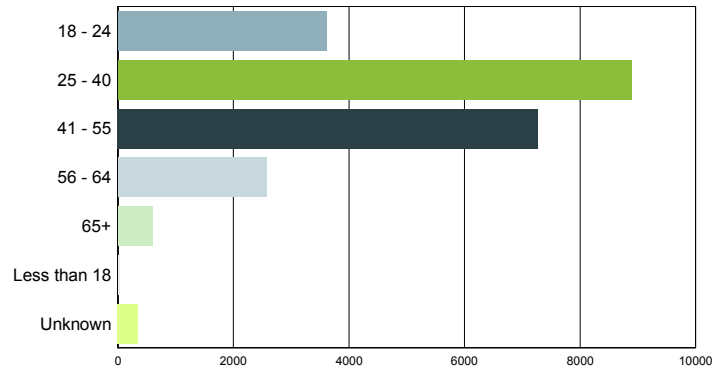

Source: S.C. Department of Employment & Workforce

Monthly Unemployment Rate (Unadjusted)

Past 13 Months

Period	South Carolina			United States		
	Employment	Unemp	Rate	Employment	Unemp	Rate
Dec 2013	2,004,540	134,074	6.30%	144,423,000	9,984,000	6.50%
Nov 2013	1,996,248	141,745	6.60%	144,775,000	10,271,000	6.60%
Oct 2013	1,998,427	154,608	7.20%	144,144,000	10,773,000	7.00%
Sep 2013	1,994,952	160,964	7.50%	144,651,000	10,885,000	7.00%
Aug 2013	2,003,711	177,772	8.10%	144,509,000	11,462,000	7.30%
Jul 2013	2,015,814	176,874	8.10%	145,113,000	12,083,000	7.70%
Jun 2013	2,011,356	190,457	8.70%	144,841,000	12,248,000	7.80%
May 2013	2,008,927	170,298	7.80%	144,432,000	11,302,000	7.30%
Apr 2013	2,000,233	159,848	7.40%	143,724,000	11,014,000	7.10%
Mar 2013	1,982,977	170,789	7.90%	142,698,000	11,815,000	7.60%
Feb 2013	1,969,759	187,586	8.70%	142,228,000	12,500,000	8.10%
Jan 2013	1,958,505	201,610	9.30%	141,614,000	13,181,000	8.50%
Dec 2012	1,964,125	188,986	8.80%	143,060,000	11,844,000	7.60%

Source: S.C. Department of Employment & Workforce

Characteristics of Unemployment Insurance Claimants

January 2014

Gender	South Carolina
Female	11,202
Male	12,107

Race	South Carolina
ASIAN	99
BLACK	11,722
HAWAIIAN	72
INDIAN	383
NON-WHITE	400
UNKNOWN	34
WHITE	10,599

Age Group	South Carolina
18 - 24	3,609
25 - 40	8,892
41 - 55	7,272
56 - 64	2,574
65+	591
Less than 18	24
Unknown	347

Education Level	South Carolina
College Grad	1,715
High School Grad	8,183
No High School	213
Some College	4,105
Some High School	1,707
Unknown	7,386