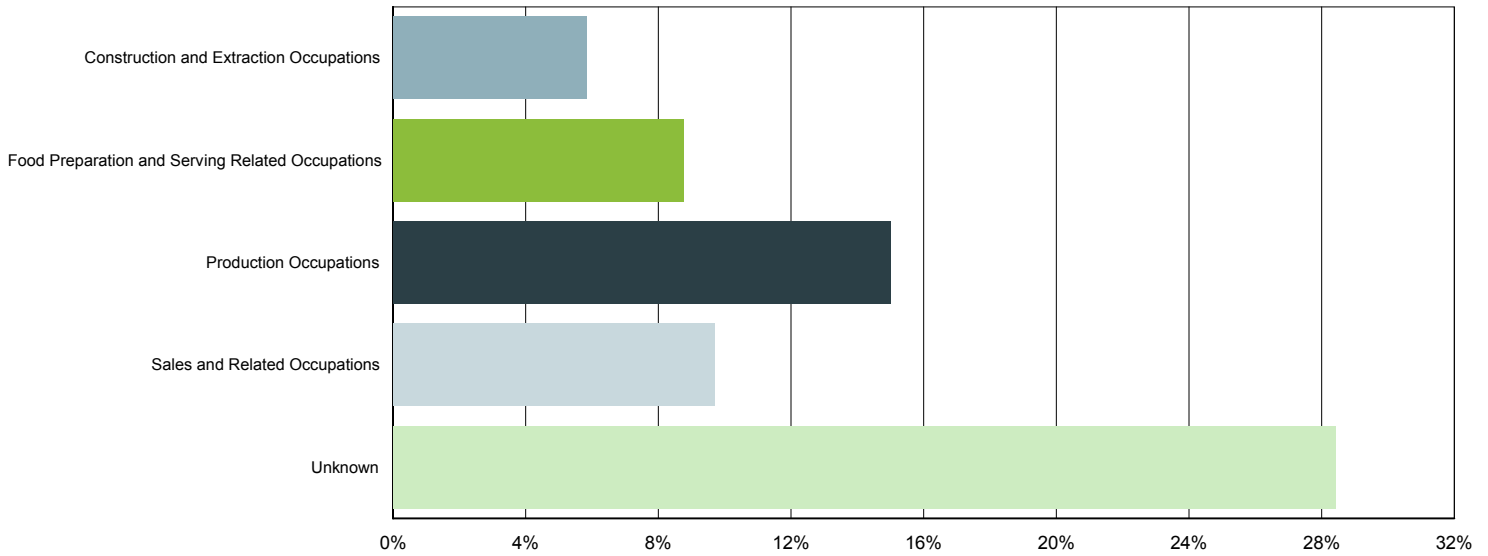

Characteristics of Unemployment Insurance Claims by Occupation

Occupation Groups With Largest Number of Claims
January 2014

Occupation	South Carolina	% of Claims
Unknown	6,682	28.41%
Production Occupations	3,524	14.98%
Sales and Related Occupations	2,282	9.70%
Food Preparation and Serving Related Occupations	2,060	8.76%
Construction and Extraction Occupations	1,370	5.83%
Office and Administrative Support Occupations	1,128	4.80%
Building and Grounds Cleaning and Maintenance Occu	971	4.13%
Management Occupations	871	3.70%
Transportation and Material Moving Occupations	826	3.51%
Healthcare Support Occupations	625	2.66%
Installation, Maintenance, and Repair Occupations	556	2.36%
Business and Financial Operations Occupations	530	2.25%
Healthcare Practitioners and Technical Occupations	298	1.27%
Personal Care and Service Occupations	294	1.25%
Education, Training, and Library Occupations	271	1.15%
Computer and Mathematical Occupations	213	0.91%
Protective Service Occupations	210	0.89%
Arts, Design, Entertainment, Sports, and Media Occ	188	0.80%
Architecture and Engineering Occupations	181	0.77%
Military Specific Occupations	121	0.51%
Community and Social Service Occupations	110	0.47%
Farming, Fishing, and Forestry Occupations	96	0.41%
Legal Occupations	78	0.33%
Life, Physical, and Social Science Occupations	32	0.14%

Source: S.C. Department of Employment & Workforce