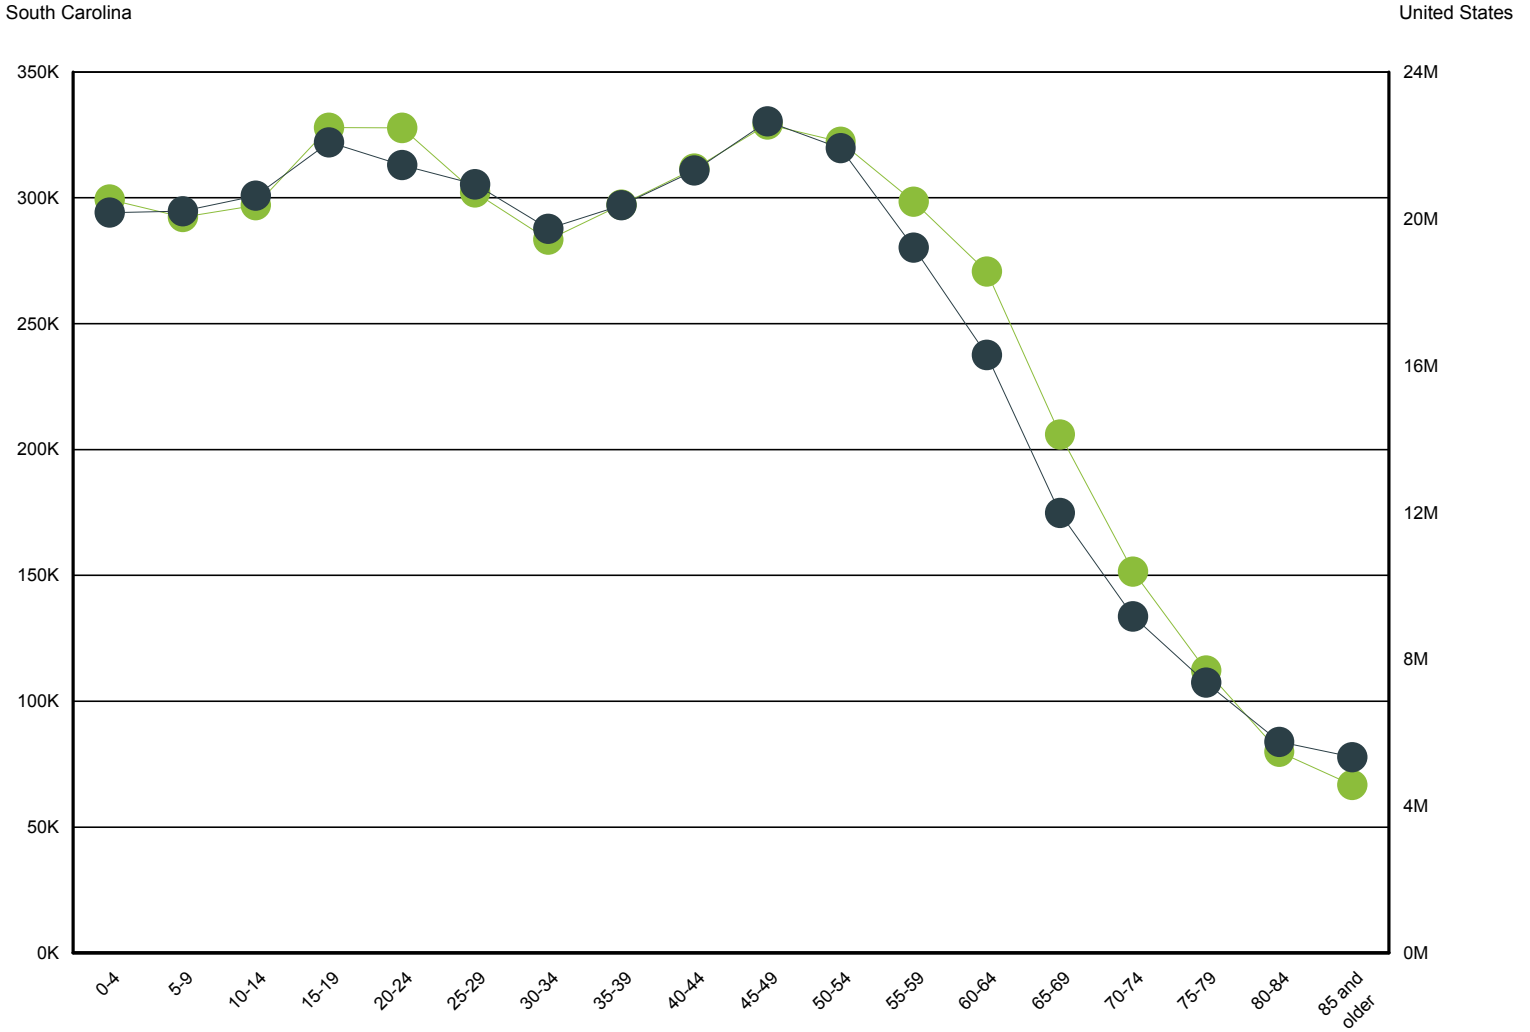

Source: S.C. Department of Employment & Workforce

Retail Sales

Source: S.C. Department of Revenue

Population by Age

Note: K represents thousands & M represents millions

■ South Carolina ■ United States

Age Range	South Carolina	United States
0-4	299,328	20,170,377
5-9	292,378	20,207,046
10-14	297,045	20,631,572
15-19	327,882	22,083,463
20-24	327,799	21,463,191
25-29	302,121	20,940,180
30-34	283,397	19,728,641
35-39	297,283	20,367,911
40-44	311,606	21,315,317
45-49	329,132	22,654,947
50-54	322,250	21,924,721
55-59	298,425	19,215,139
60-64	270,722	16,292,447
65-69	206,047	11,984,083
70-74	151,529	9,168,648
75-79	112,287	7,365,437
80-84	79,905	5,753,990
85 and older	66,728	5,336,662