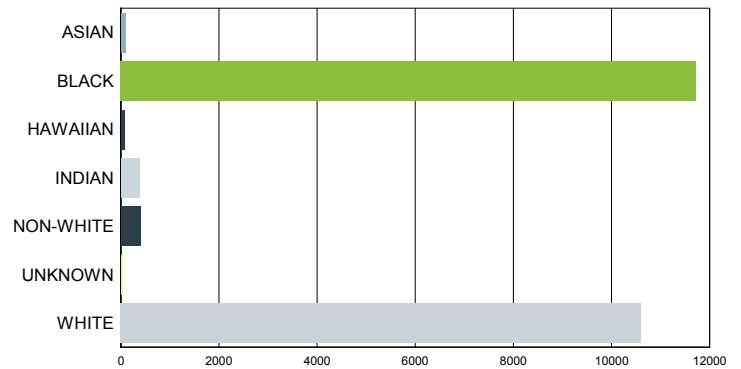

Source: S.C. Department of Employment & Workforce

Monthly Unemployment Rate (Unadjusted)

Past 13 Months

Period	South Carolina			United States		
	Employment	Unemp	Rate	Employment	Unemp	Rate
Dec 2013	2,004,540	134,074	6.30%	144,423,000	9,984,000	6.50%
Nov 2013	1,996,248	141,745	6.60%	144,775,000	10,271,000	6.60%
Oct 2013	1,998,427	154,608	7.20%	144,144,000	10,773,000	7.00%
Sep 2013	1,994,952	160,964	7.50%	144,651,000	10,885,000	7.00%
Aug 2013	2,003,711	177,772	8.10%	144,509,000	11,462,000	7.30%
Jul 2013	2,015,814	176,874	8.10%	145,113,000	12,083,000	7.70%
Jun 2013	2,011,356	190,457	8.70%	144,841,000	12,248,000	7.80%
May 2013	2,008,927	170,298	7.80%	144,432,000	11,302,000	7.30%
Apr 2013	2,000,233	159,848	7.40%	143,724,000	11,014,000	7.10%
Mar 2013	1,982,977	170,789	7.90%	142,698,000	11,815,000	7.60%
Feb 2013	1,969,759	187,586	8.70%	142,228,000	12,500,000	8.10%
Jan 2013	1,958,505	201,610	9.30%	141,614,000	13,181,000	8.50%
Dec 2012	1,964,125	188,986	8.80%	143,060,000	11,844,000	7.60%

Source: S.C. Department of Employment & Workforce

Characteristics of Unemployment Insurance Claimants

January 2014

Gender	South Carolina
Female	11,202
Male	12,107

Race	South Carolina
ASIAN	99
BLACK	11,722
HAWAIIAN	72
INDIAN	383
NON-WHITE	400
UNKNOWN	34
WHITE	10,599

Age Group	South Carolina
18 - 24	3,609
25 - 40	8,892
41 - 55	7,272
56 - 64	2,574
65+	591
Less than 18	24
Unknown	347

Education Level	South Carolina
College Grad	1,715
High School Grad	8,183
No High School	213
Some College	4,105
Some High School	1,707
Unknown	7,386