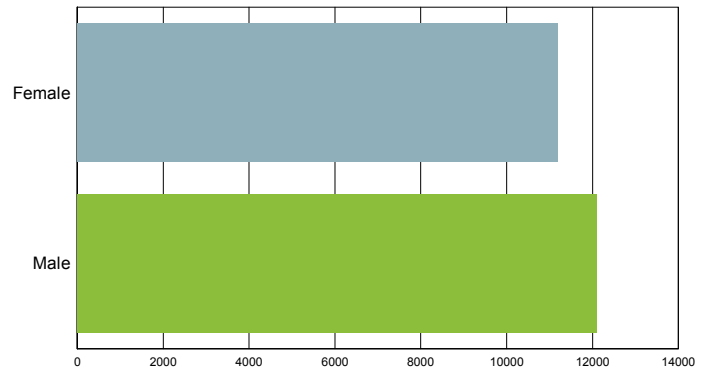

Characteristics of Unemployment Insurance Claimants

January 2014

Gender	South Carolina
Female	11,202
Male	12,107

Race	South Carolina
ASIAN	99
BLACK	11,722
HAWAIIAN	72
INDIAN	383
NON-WHITE	400
UNKNOWN	34
WHITE	10,599