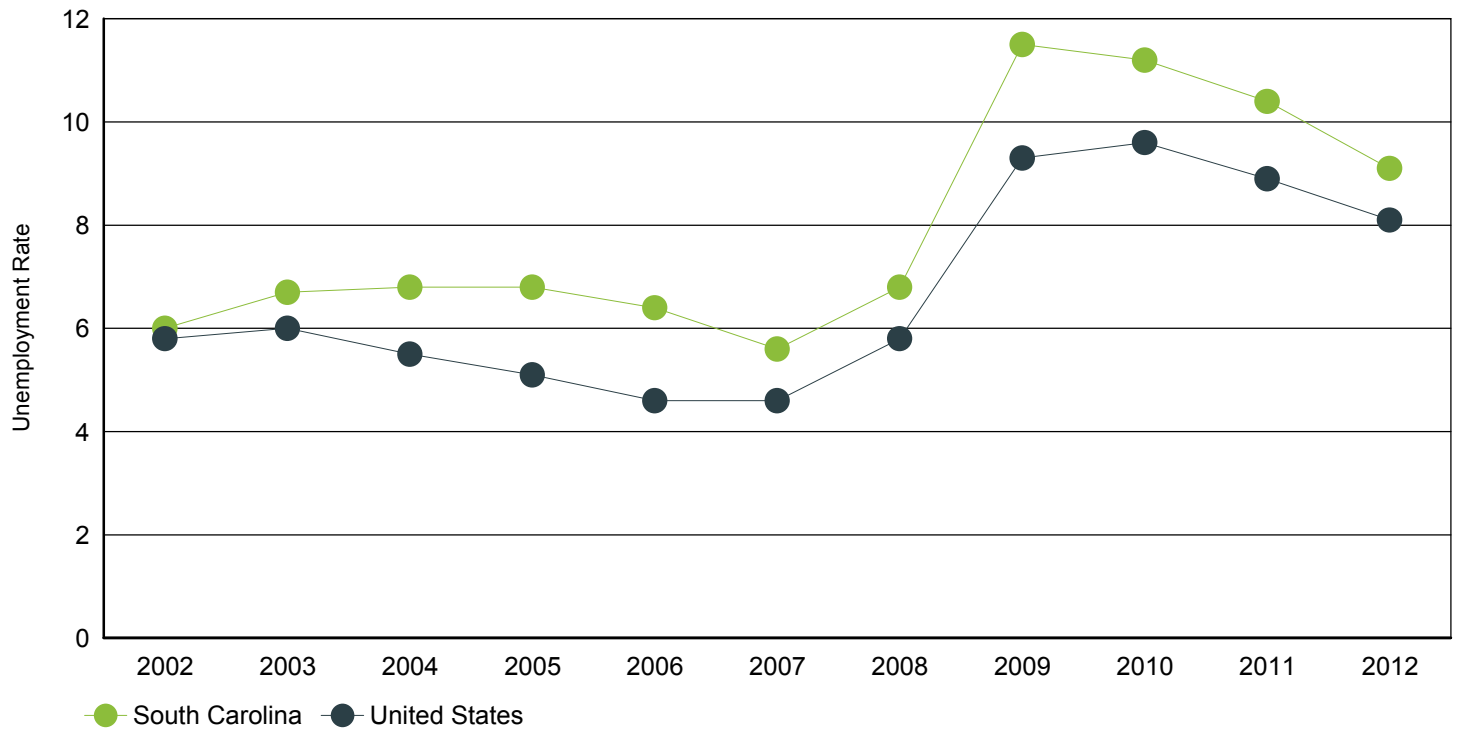

2. Demographic Data

Population.....	7
Age.....	7
Race.....	8
Gender.....	8
Change.....	9
Employer Data.....	10
Size of Establishments.....	10
Employment by Size of Establishment.....	10
20 Largest Employers.....	10

3. Industry Data

Employment by Industry.....	11
New Startup Firms.....	12
Average Annual Wage by Industry.....	13
Projections by Industry.....	14

4. Occupation Data

Projections by Occupation.....	15
Growing Occupations.....	16
Declining Occupations.....	17

5. Education Data

Educational Attainment.....	18
Graduate Trends.....	19
Educational Institutions.....	20

Annual Unemployment Rate (Unadjusted)

Trends

Year	South Carolina			United States		
	Employment	Unemp	Rate	Employment	Unemp	Rate
2012	1,970,112	197,083	9.10%	142,469,000	12,506,000	8.10%
2011	1,941,654	225,657	10.40%	139,869,000	13,747,000	8.90%
2010	1,917,747	241,452	11.20%	139,064,000	14,825,000	9.60%
2009	1,908,839	246,945	11.50%	139,877,000	14,265,000	9.30%
2008	1,998,368	144,925	6.80%	145,362,000	8,924,000	5.80%
2007	2,010,252	119,068	5.60%	146,047,000	7,078,000	4.60%
2006	1,970,912	134,123	6.40%	144,427,000	7,001,000	4.60%
2005	1,922,367	139,983	6.80%	141,730,000	7,591,000	5.10%
2004	1,888,050	138,430	6.80%	139,252,000	8,149,000	5.50%
2003	1,854,419	133,257	6.70%	137,736,000	8,774,000	6.00%
2002	1,826,240	115,907	6.00%	136,485,000	8,378,000	5.80%