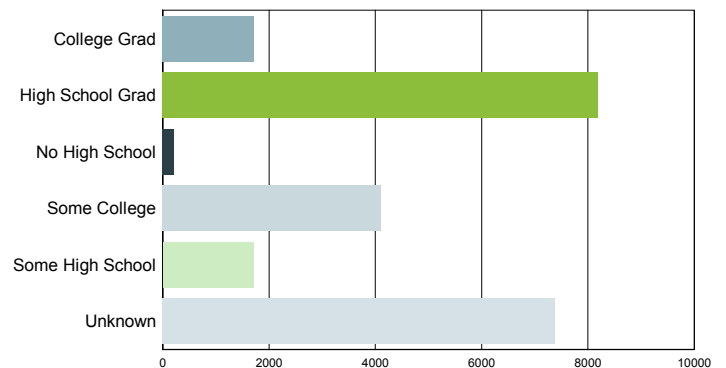

Source: S.C. Department of Employment & Workforce

Monthly Unemployment Rate (Unadjusted)

Past 13 Months

Period	South Carolina			United States		
	Employment	Unemp	Rate	Employment	Unemp	Rate
Dec 2013	2,004,540	134,074	6.30%	144,423,000	9,984,000	6.50%
Nov 2013	1,996,248	141,745	6.60%	144,775,000	10,271,000	6.60%
Oct 2013	1,998,427	154,608	7.20%	144,144,000	10,773,000	7.00%
Sep 2013	1,994,952	160,964	7.50%	144,651,000	10,885,000	7.00%
Aug 2013	2,003,711	177,772	8.10%	144,509,000	11,462,000	7.30%
Jul 2013	2,015,814	176,874	8.10%	145,113,000	12,083,000	7.70%
Jun 2013	2,011,356	190,457	8.70%	144,841,000	12,248,000	7.80%
May 2013	2,008,927	170,298	7.80%	144,432,000	11,302,000	7.30%
Apr 2013	2,000,233	159,848	7.40%	143,724,000	11,014,000	7.10%
Mar 2013	1,982,977	170,789	7.90%	142,698,000	11,815,000	7.60%
Feb 2013	1,969,759	187,586	8.70%	142,228,000	12,500,000	8.10%
Jan 2013	1,958,505	201,610	9.30%	141,614,000	13,181,000	8.50%
Dec 2012	1,964,125	188,986	8.80%	143,060,000	11,844,000	7.60%

Source: S.C. Department of Employment & Workforce

Characteristics of Unemployment Insurance Claimants

January 2014

Gender	South Carolina
Female	11,202
Male	12,107

Race	South Carolina
ASIAN	99
BLACK	11,722
HAWAIIAN	72
INDIAN	383
NON-WHITE	400
UNKNOWN	34
WHITE	10,599

Age Group	South Carolina
18 - 24	3,609
25 - 40	8,892
41 - 55	7,272
56 - 64	2,574
65+	591
Less than 18	24
Unknown	347

Education Level	South Carolina
College Grad	1,715
High School Grad	8,183
No High School	213
Some College	4,105
Some High School	1,707
Unknown	7,386