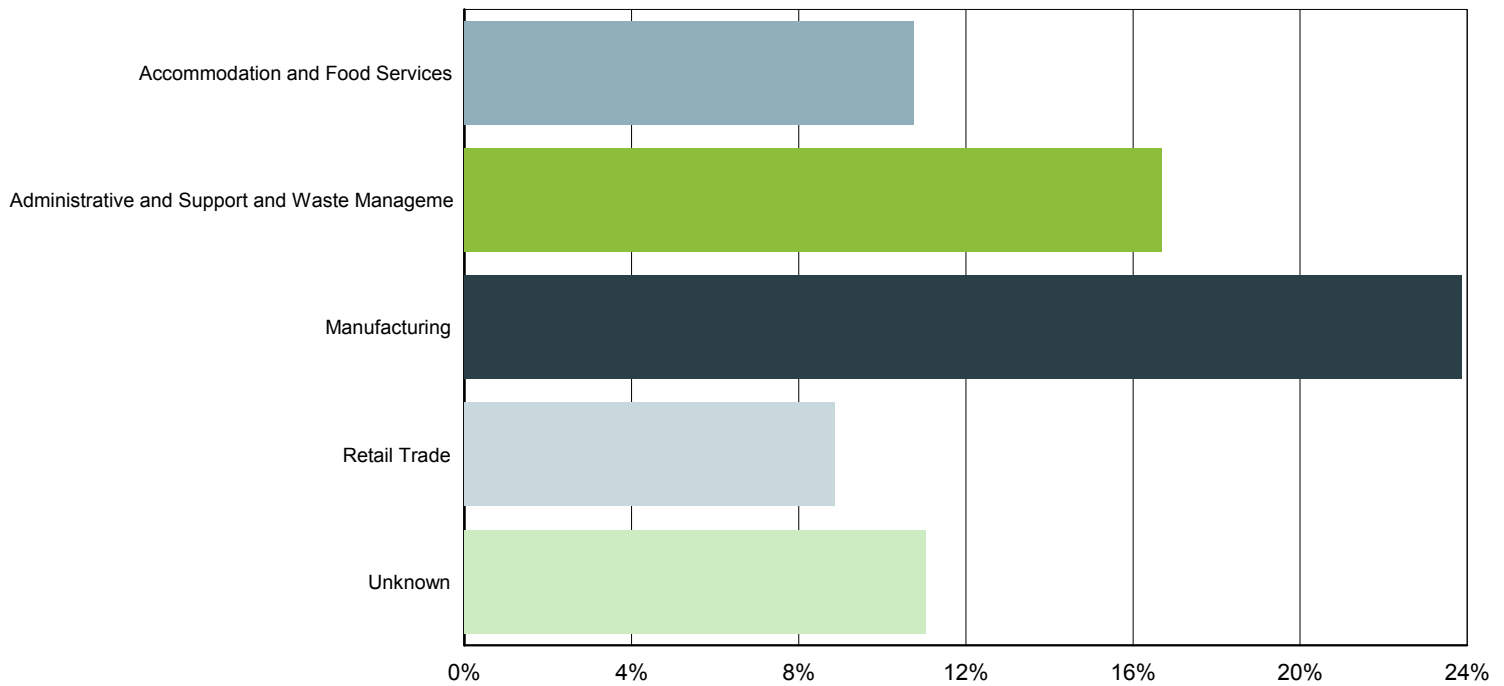

Source: S.C. Department of Employment & Workforce

Characteristics of Unemployment Insurance Claims by Industry

Industry Groups With Largest Number of Claims
January 2014

Industry	South Carolina	% of Claims
Manufacturing	5,616	23.88%
Administrative and Support and Waste Management	3,925	16.69%
Unknown	2,600	11.06%
Accommodation and Food Services	2,531	10.76%
Retail Trade	2,083	8.86%
Construction	1,661	7.06%
Health Care and Social Assistance	1,144	4.86%
Professional, Scientific, and Technical Services	673	2.86%
Transportation and Warehousing	542	2.30%
Wholesale Trade	474	2.02%
Other Services (except Public Administration)	431	1.83%
Finance and Insurance	384	1.63%
Arts, Entertainment, and Recreation	376	1.60%
Real Estate and Rental and Leasing	289	1.23%
Educational Services	218	0.93%
Public Administration	216	0.92%
Information	173	0.74%
Agriculture, Forestry, Fishing and Hunting	90	0.38%
Management of Companies and Enterprises	51	0.22%
Mining, Quarrying, and Oil and Gas Extraction	22	0.09%
Utilities	18	0.08%