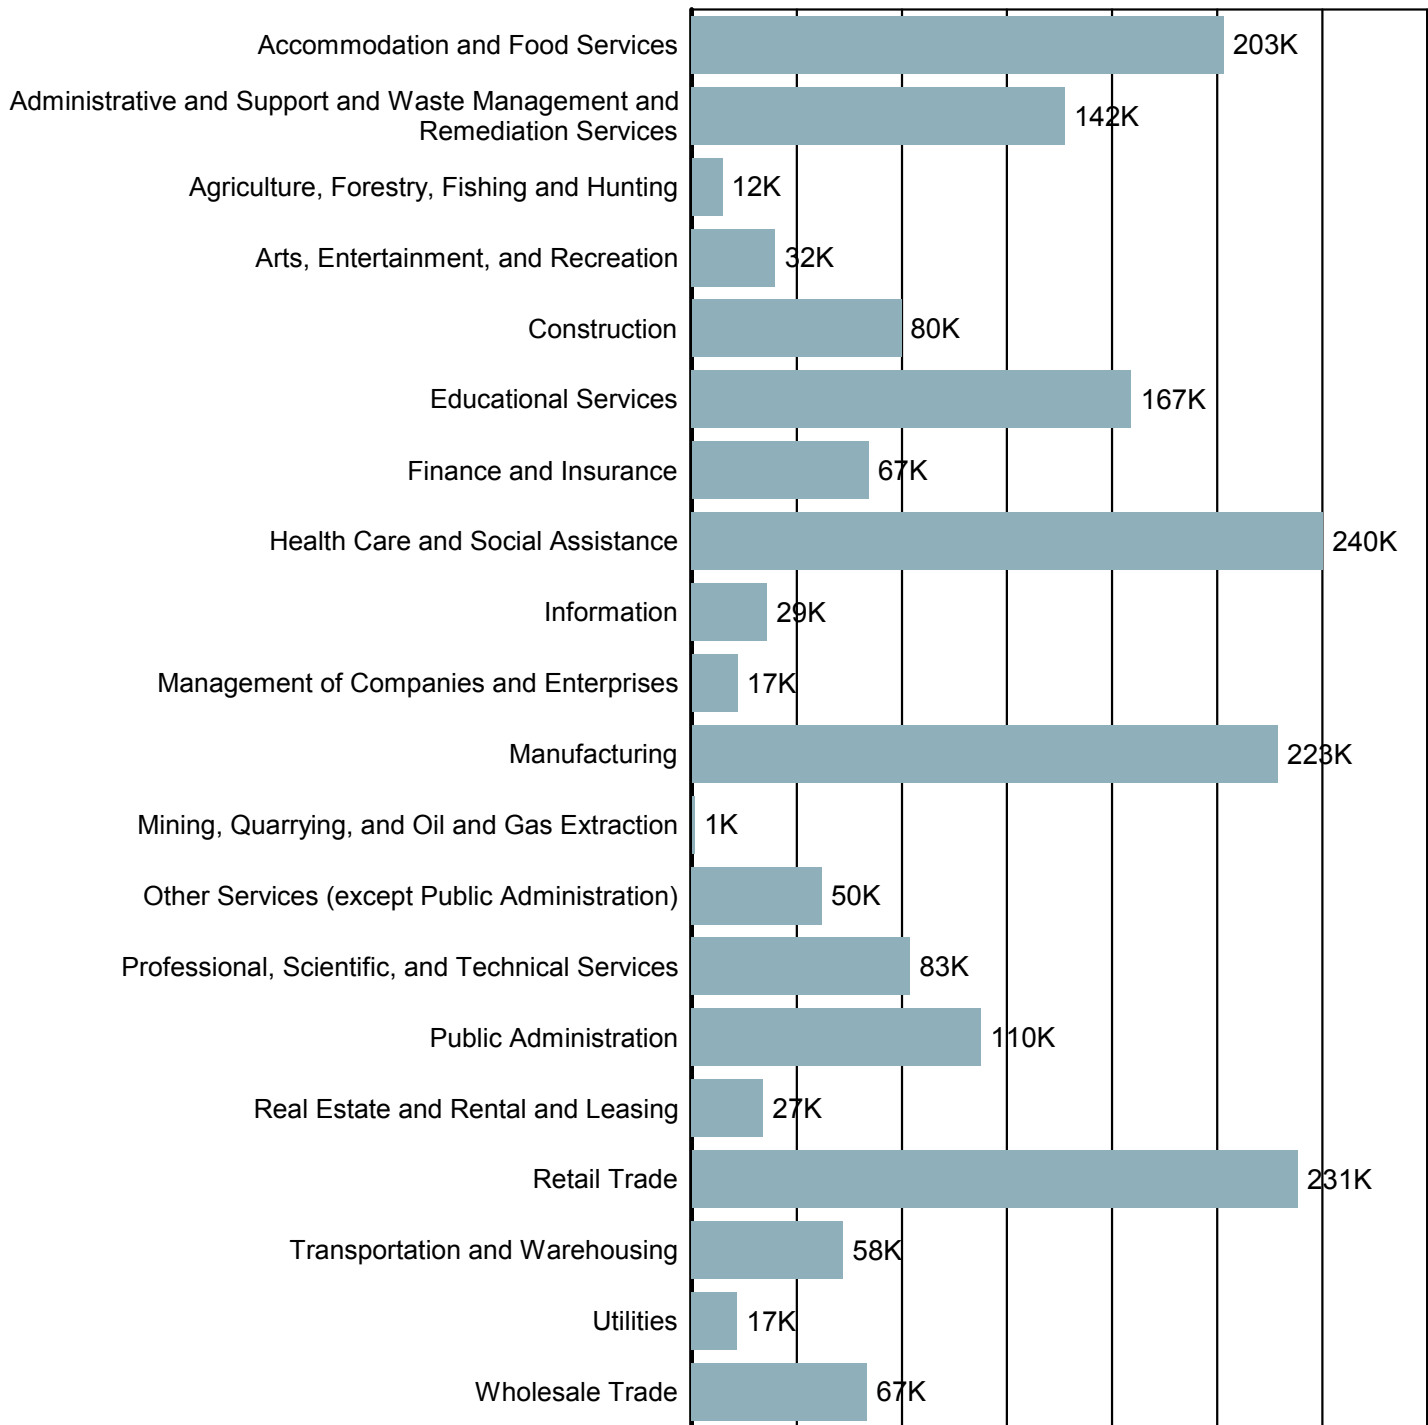

Source: U.S. Census Bureau

Employers/Employment by Size of Establishment

Employees	SC Employers	SC Employment
0 to 4	66,889	105,630
5 to 9	19,881	131,741
10 to 19	13,351	181,001
20 to 49	10,117	310,957
50 to 99	3,973	274,590
100 to 249	2,504	377,826
250 to 499	767	262,914
500 to 999	346	237,653
1000 +	277	681,905

Source: S.C. Department of Employment & Workforce - 2013 Q2
 - Indicates that the requested data is suppressed

20 Largest Employers

(Listed Alphabetically)

Corporation Name
BI-LO INC.
BLUE CROSS BLUE SHIELD OF SC
CHARLESTON COUNTY SCHOOL DISTRICT
DEPARTMENT OF DEFENSE
FOOD LION LLC
GREENVILLE HOSPITAL SYSTEM
HORRY COUNTY DEPARTMENT OF EDUCATIO
LEXINGTON COUNTY HEALTH SERVICE DIS
LOWES HOME CENTERS INC
MEDICAL UNIV OF SC HOSPITAL AUTHORI
MICHELIN NORTH AMERICA INC
PALMETTO HEALTH
PUBLIX SUPER MARKETS INC
SAVANNAH RIVER NUCLEAR SOLUTIONS LL
SC DEPARTMENT OF CORRECTIONS
SCHOOL DISTRICT OF GREENVILLE COUNT
SPARTANBURG REGIONAL MEDICAL CENTER
UNIVERSITY OF SC
US POSTAL SERVICE
WAL-MART ASSOCIATES INC

Source: S.C. Department of Employment & Workforce - 2013 Q2

Employment by Industry

Source: S.C. Department of Employment & Workforce
 Quarterly Census of Employment and Wages (QCEW) - 2013 Q2

New Startup Firms