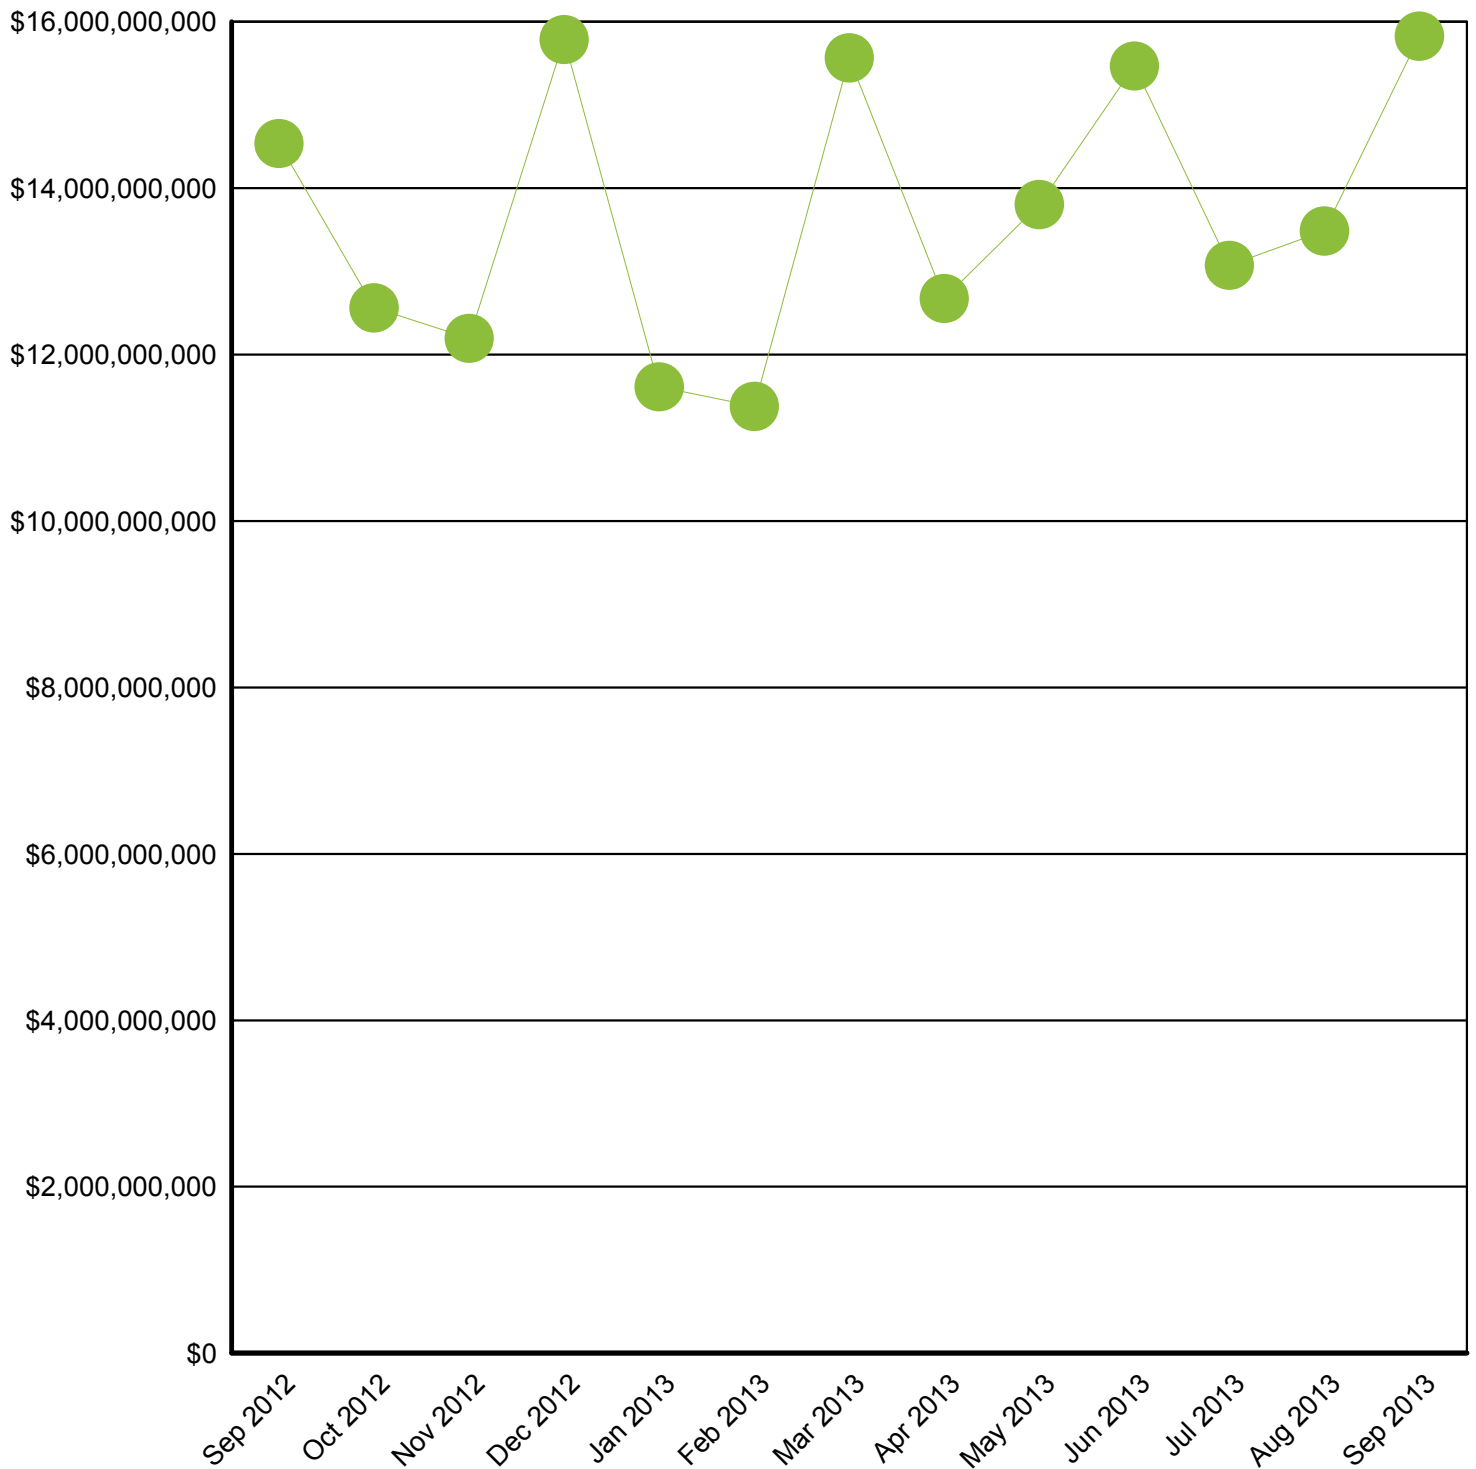

Retail Sales

Source: S.C. Department of Revenue