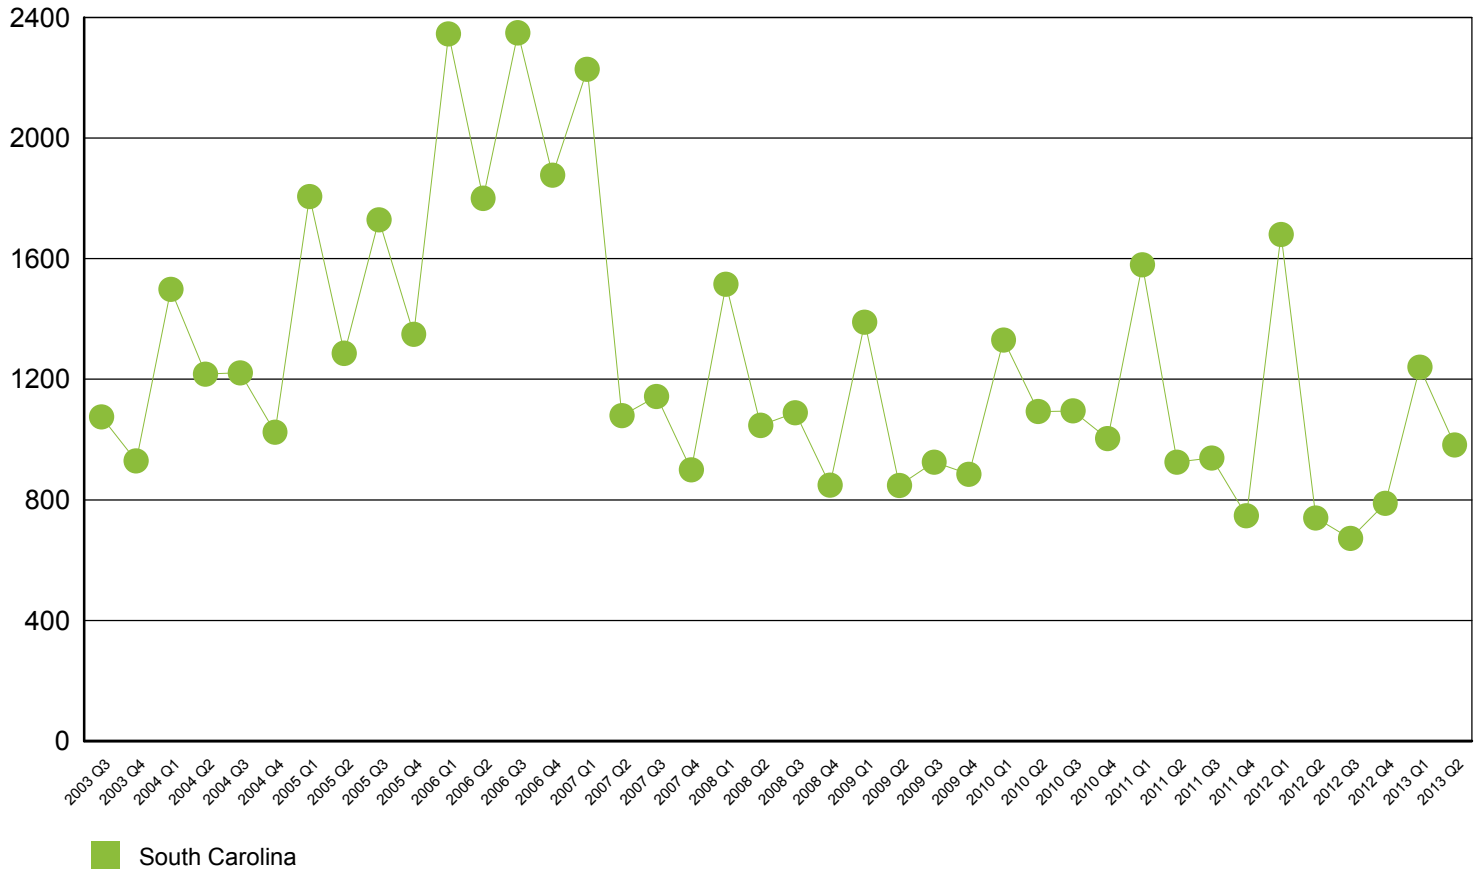

New Startup Firms

Period	New Firms
2013 Q2	982
2013 Q1	1,240
2012 Q4	788
2012 Q3	672
2012 Q2	740
2012 Q1	1,680
2011 Q4	747
2011 Q3	939
2011 Q2	925
2011 Q1	1,580
2010 Q4	1,003
2010 Q3	1,095
2010 Q2	1,093
2010 Q1	1,330
2009 Q4	885
2009 Q3	925
2009 Q2	848
2009 Q1	1,389
2008 Q4	849
2008 Q3	1,089

Note: A firm is included in the count when it does not have a UI Account Number in the previous quarter and has a Setup Date that falls in the quarter displayed.

Source: S.C. Department of Employment & Workforce