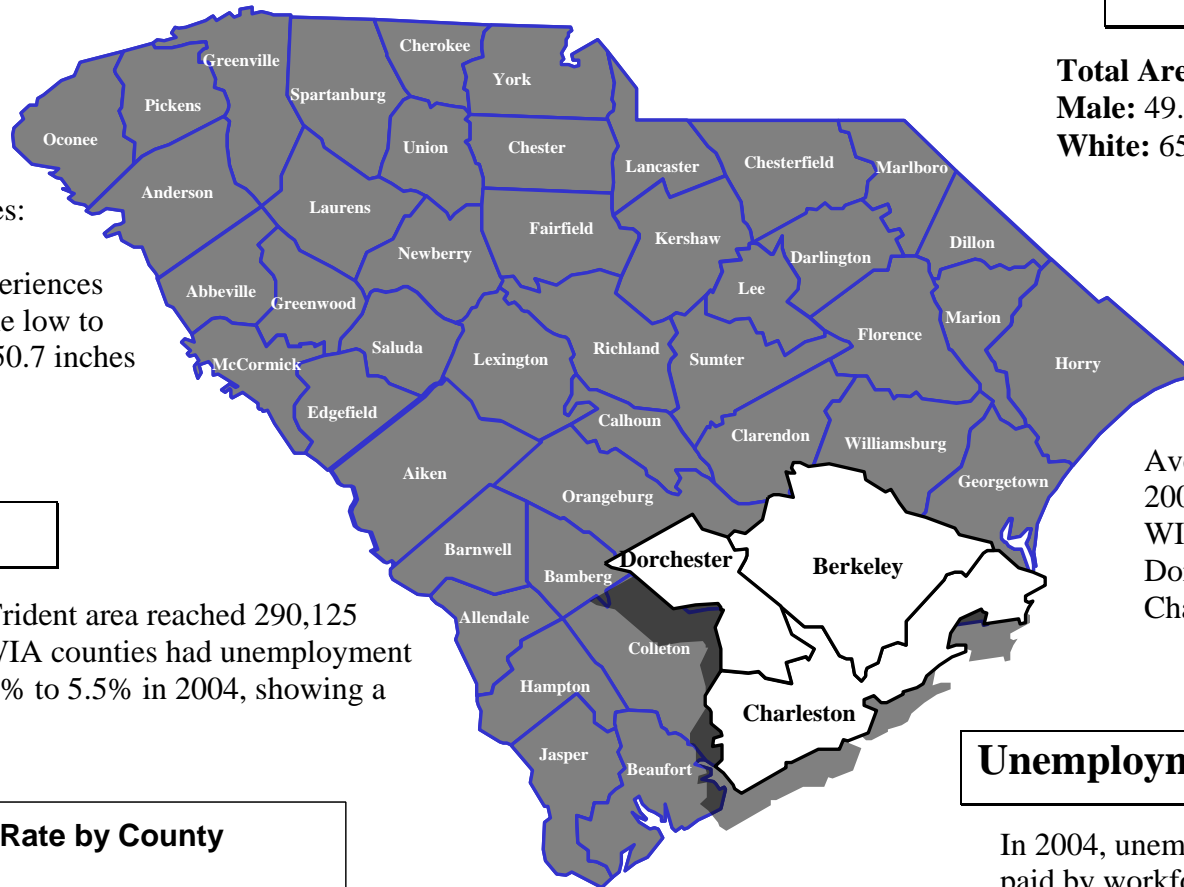

Spotlight on Trident...

Location & Climate

Located in the southeastern area of the state, the Trident WIA is comprised of three counties: Berkeley, Charleston, and Dorchester. This area experiences average temperatures in the low to mid 60s and has 49.36 to 50.7 inches of precipitation annually.

Population

Total Area Population 2004: 583,434
Male: 49.1%   **Female:** 50.9%
White: 65.1%   **Nonwhite:** 34.9%

Employment

Average monthly employment in 2004 for counties across the Trident WIA ranged from 50,667 in Dorchester County to 157,051 in Charleston County.

Labor Force

The labor force in the Trident area reached 290,125 in 2004. The Trident WIA counties had unemployment rates spanning from 4.9% to 5.5% in 2004, showing an increase since 2003.

Unemployment Insurance Benefits

In 2004, unemployment insurance benefits paid by workforce centers in the Trident WIA reached a total of $30,719,739.

Per Capita Income

Per capita income for Trident WIA counties in 2003 ranged from $23,441 to $30,951, between 90% and 118% of the state's PCI of $26,144

*South Carolina Employment Security Commission
Labor Market Information
P.O. Box 995 Columbia, S.C. 29202
(803) 737-2660/Fax 737-2838
(800) 205-9290 (outside of the Columbia area)
(<http://www.sces.org/lmi>)*