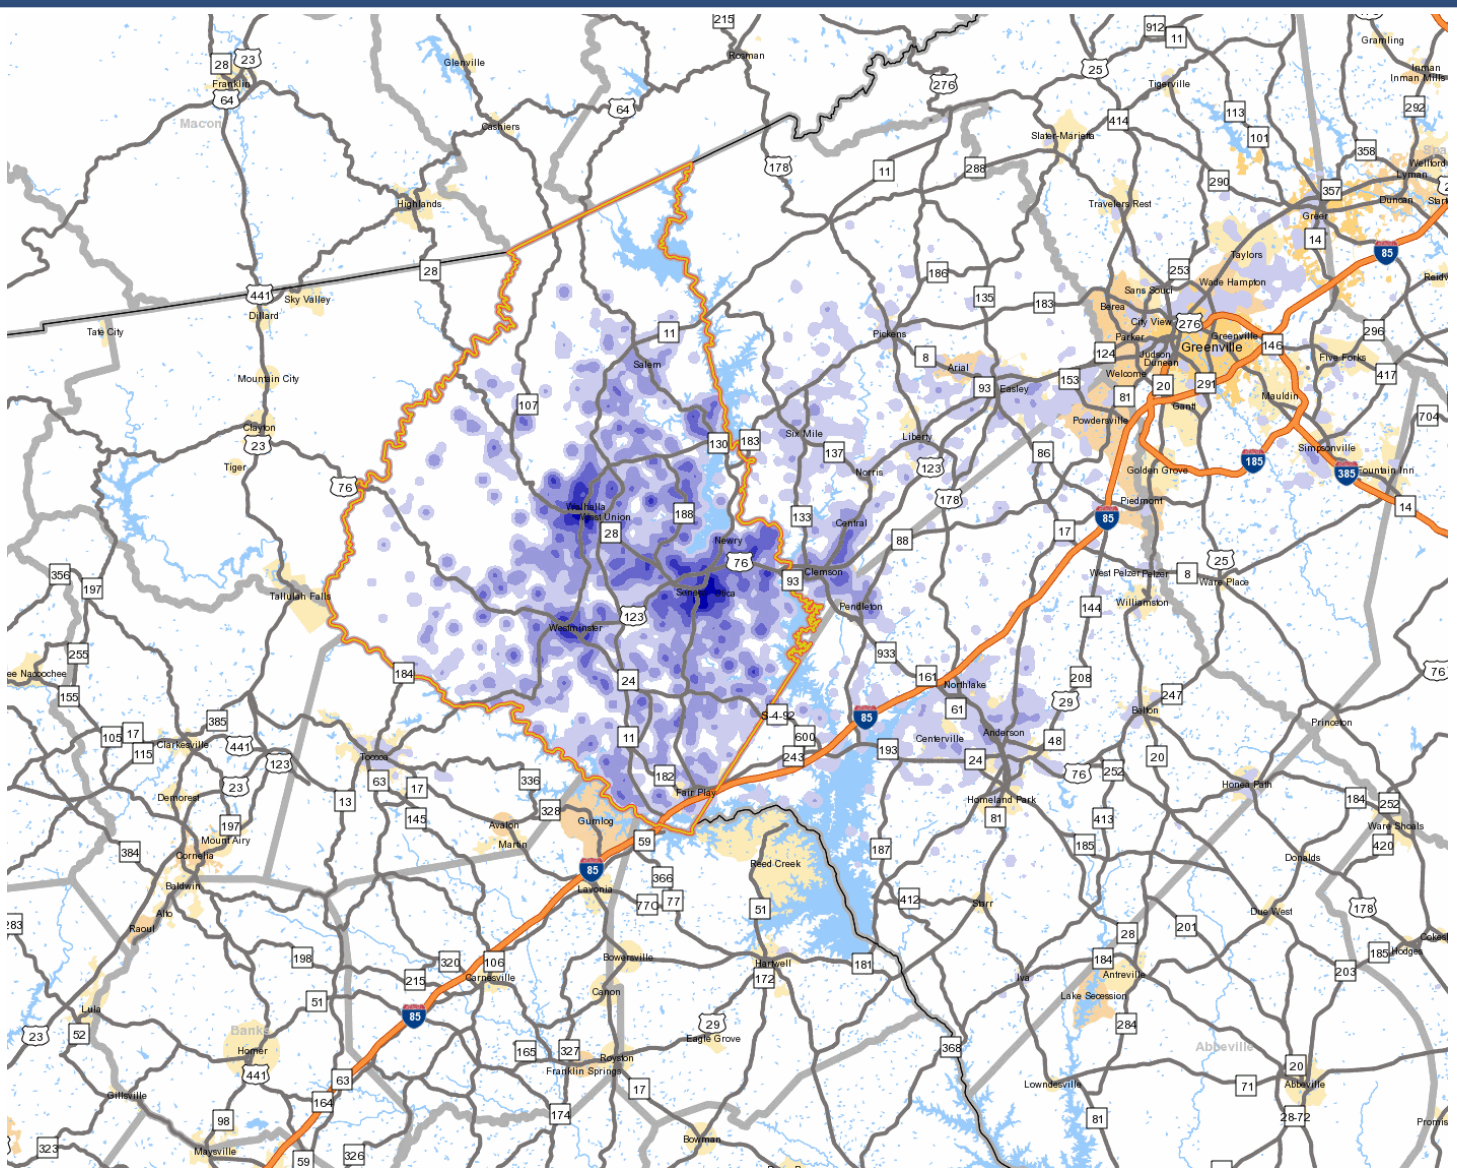

County Seat: Walhalla

Website: www.InvestOconeeSC.com

Where Workers Who Live in Oconee County Work

% of Workers	Work in County	State
49.60%	Oconee County	South Carolina
12.50%	Greenville County	South Carolina
11.80%	Pickens County	South Carolina
7.70%	Anderson County	South Carolina
3.00%	Richland County	South Carolina
2.50%	Spartanburg County	South Carolina
1.50%	Lexington County	South Carolina
1.10%	Charleston County	South Carolina
0.80%	York County	South Carolina
0.70%	STEPHENS COUNTY	Georgia
8.80%	All Other Counties	South Carolina

Where Workers Who Work in Oconee County Live

% of Workers	Work In County	State
60.30%	Oconee County	South Carolina
9.20%	Pickens County	South Carolina
7.90%	Anderson County	South Carolina
4.20%	Greenville County	South Carolina
1.90%	Spartanburg County	South Carolina
1.00%	Richland County	South Carolina
1.00%	Aiken County	South Carolina
1.00%	York County	South Carolina
0.80%	Lexington County	South Carolina
0.70%	Greenwood County	South Carolina
11.80%	All Other Counties	South Carolina