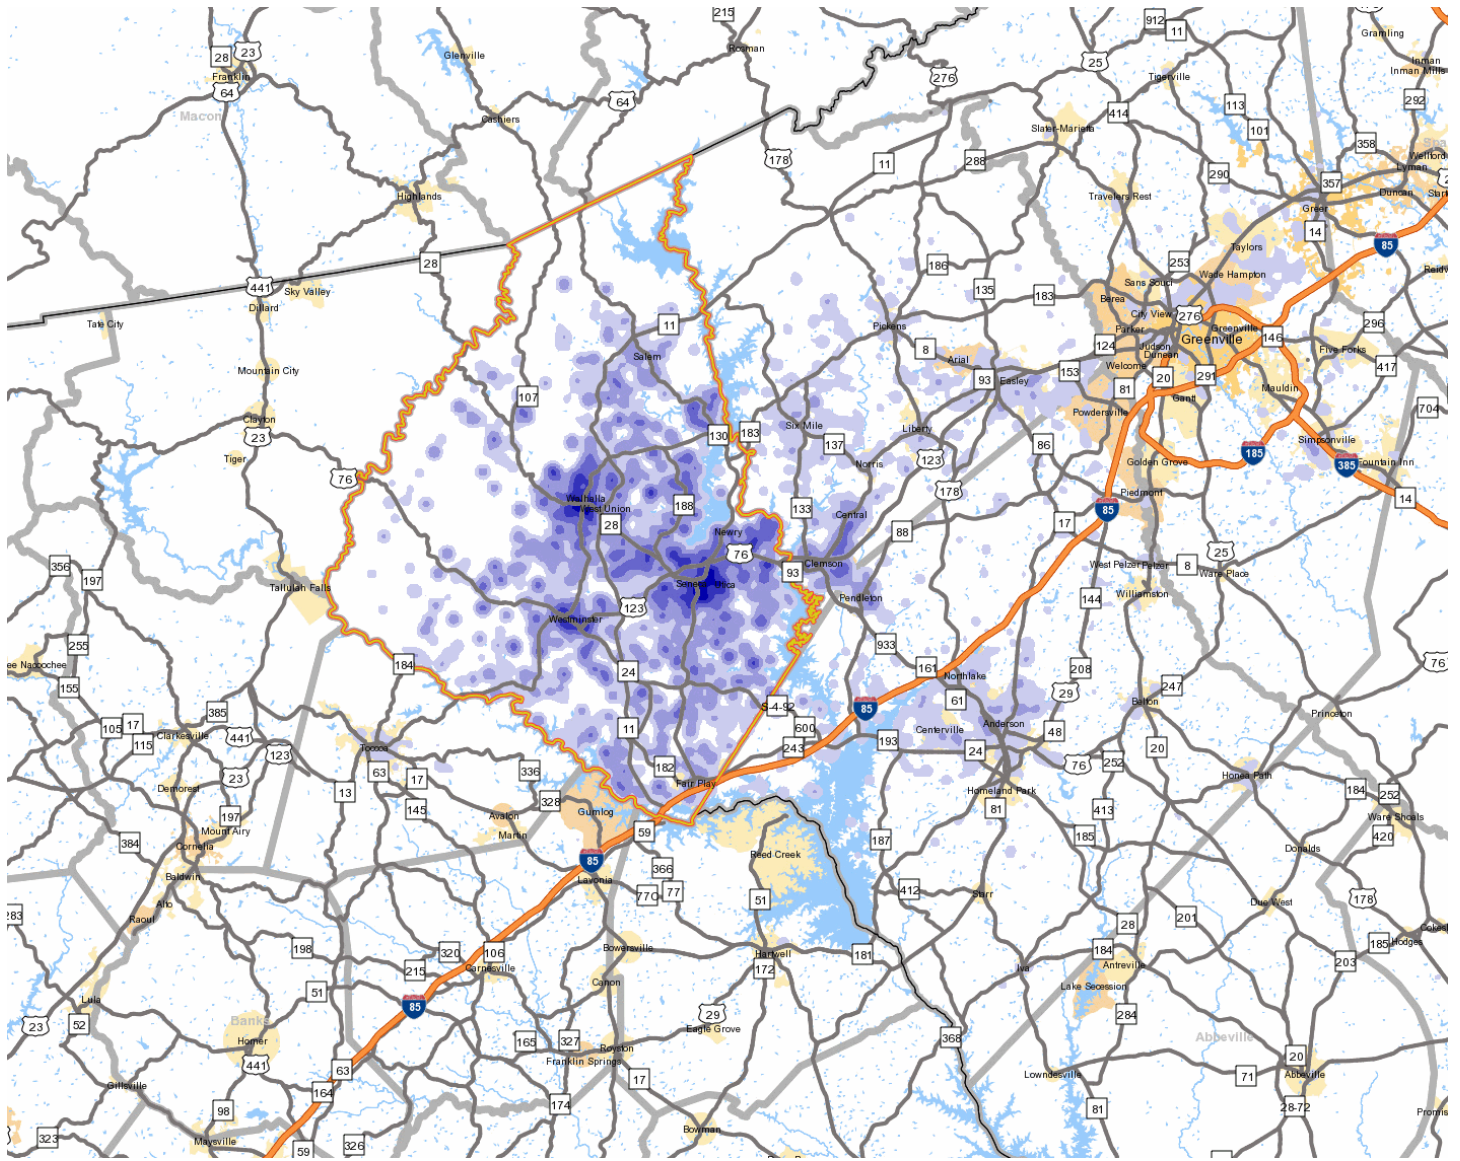

County Seat: Walhalla

Website: www.InvestOconeeSC.com

Where Workers Who Live in Oconee County Work

% of Workers	Work in County	State
49.60%	Oconee County	South Carolina
12.50%	Greenville County	South Carolina
11.80%	Pickens County	South Carolina
7.70%	Anderson County	South Carolina
3.00%	Richland County	South Carolina
2.50%	Spartanburg County	South Carolina
1.50%	Lexington County	South Carolina
1.10%	Charleston County	South Carolina
0.80%	York County	South Carolina
0.70%	STEPHENS COUNTY	Georgia
8.80%	All Other Counties	South Carolina

Where Workers Who Work in Oconee County Live

% of Workers	Work In County	State
60.30%	Oconee County	South Carolina
9.20%	Pickens County	South Carolina
7.90%	Anderson County	South Carolina
4.20%	Greenville County	South Carolina
1.90%	Spartanburg County	South Carolina
1.00%	Richland County	South Carolina
1.00%	Aiken County	South Carolina
1.00%	York County	South Carolina
0.80%	Lexington County	South Carolina
0.70%	Greenwood County	South Carolina
11.80%	All Other Counties	South Carolina