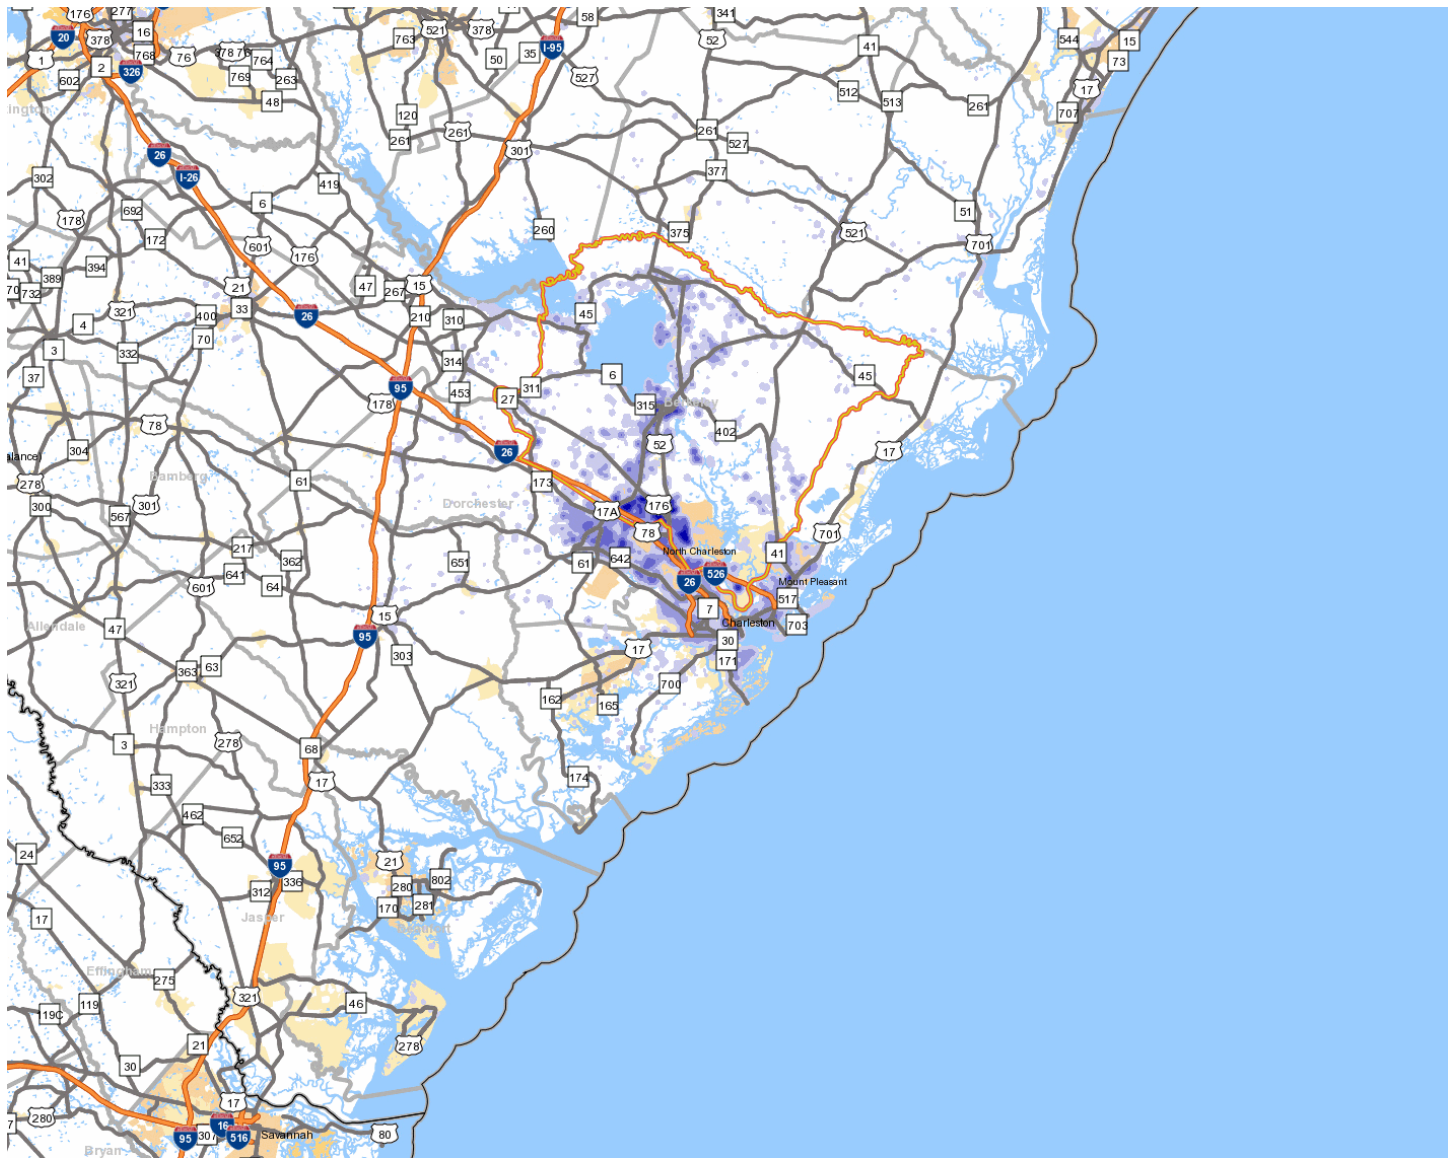

Berkeley County

County Seat: Moncks Corner

Website: [www.berkeleycountysc.gov](http://www.berkeleycountysc.gov)

Where Workers Who Live in Berkeley County Work

% of Workers	Work in County	State
47.60%	Charleston County	South Carolina
27.70%	Berkeley County	South Carolina
6.60%	Dorchester County	South Carolina
3.20%	Richland County	South Carolina
2.60%	Greenville County	South Carolina
1.50%	Horry County	South Carolina
1.10%	Lexington County	South Carolina
0.90%	Beaufort County	South Carolina
0.80%	Orangeburg County	South Carolina
0.80%	Spartanburg County	South Carolina
7.30%	All Other Counties	South Carolina

**Where Workers Who Work in Berkeley County Live**

% of Workers	Work In County	State
43.80%	Berkeley County	South Carolina
21.90%	Charleston County	South Carolina
14.10%	Dorchester County	South Carolina
2.10%	Orangeburg County	South Carolina
1.60%	Horry County	South Carolina
1.50%	Georgetown County	South Carolina
1.40%	Richland County	South Carolina
1.30%	Colleton County	South Carolina
1.30%	Williamsburg County	South Carolina
0.90%	Lexington County	South Carolina
10.10%	All Other Counties	South Carolina