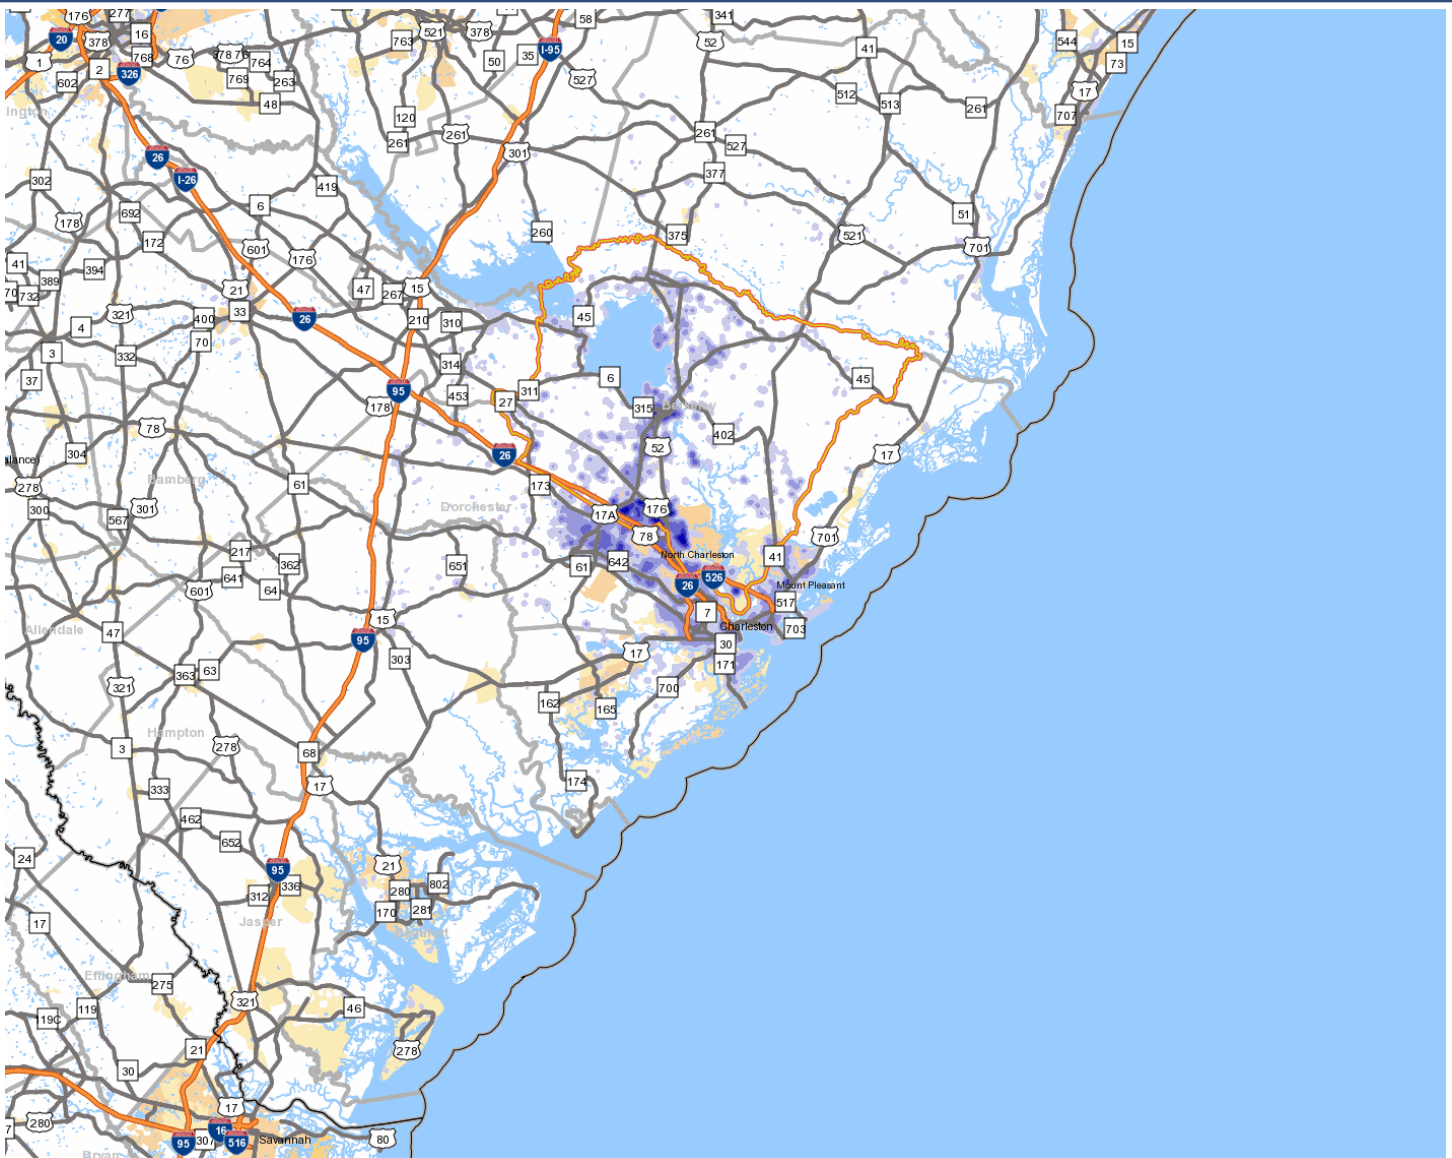

Berkeley County

County Seat: Moncks Corner

Website: [www.berkeleycountysc.gov](http://www.berkeleycountysc.gov)

Where Workers Who Live in Berkeley County Work

% of Workers	Work in County	State
47.60%	Charleston County	South Carolina
27.70%	Berkeley County	South Carolina
6.60%	Dorchester County	South Carolina
3.20%	Richland County	South Carolina
2.60%	Greenville County	South Carolina
1.50%	Horry County	South Carolina
1.10%	Lexington County	South Carolina
0.90%	Beaufort County	South Carolina
0.80%	Orangeburg County	South Carolina
0.80%	Spartanburg County	South Carolina
7.30%	All Other Counties	South Carolina

**Where Workers Who Work in Berkeley County Live**

% of Workers	Work In County	State
43.80%	Berkeley County	South Carolina
21.90%	Charleston County	South Carolina
14.10%	Dorchester County	South Carolina
2.10%	Orangeburg County	South Carolina
1.60%	Horry County	South Carolina
1.50%	Georgetown County	South Carolina
1.40%	Richland County	South Carolina
1.30%	Colleton County	South Carolina
1.30%	Williamsburg County	South Carolina
0.90%	Lexington County	South Carolina
10.10%	All Other Counties	South Carolina