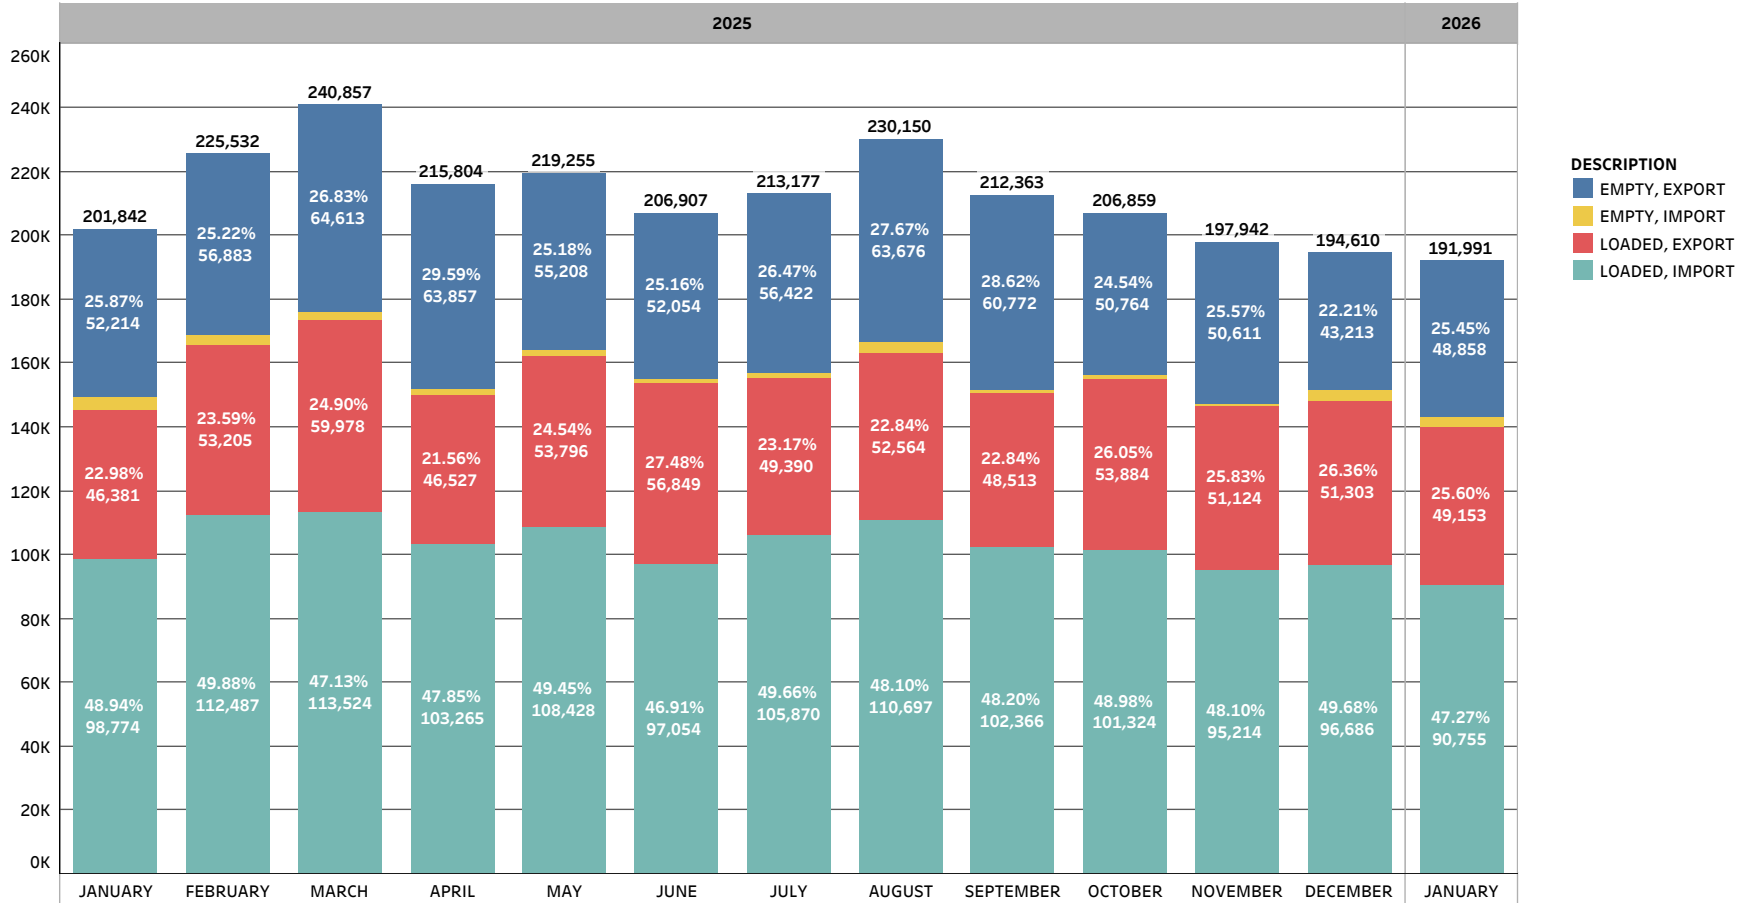

# SOUTH CAROLINA PORTS

TEU 13 MONTH HISTORY  
PERIOD ENDING JANUARY 2026

**DESCRIPTION**

- EMPTY, EXPORT
- EMPTY, IMPORT
- LOADED, EXPORT
- LOADED, IMPORT