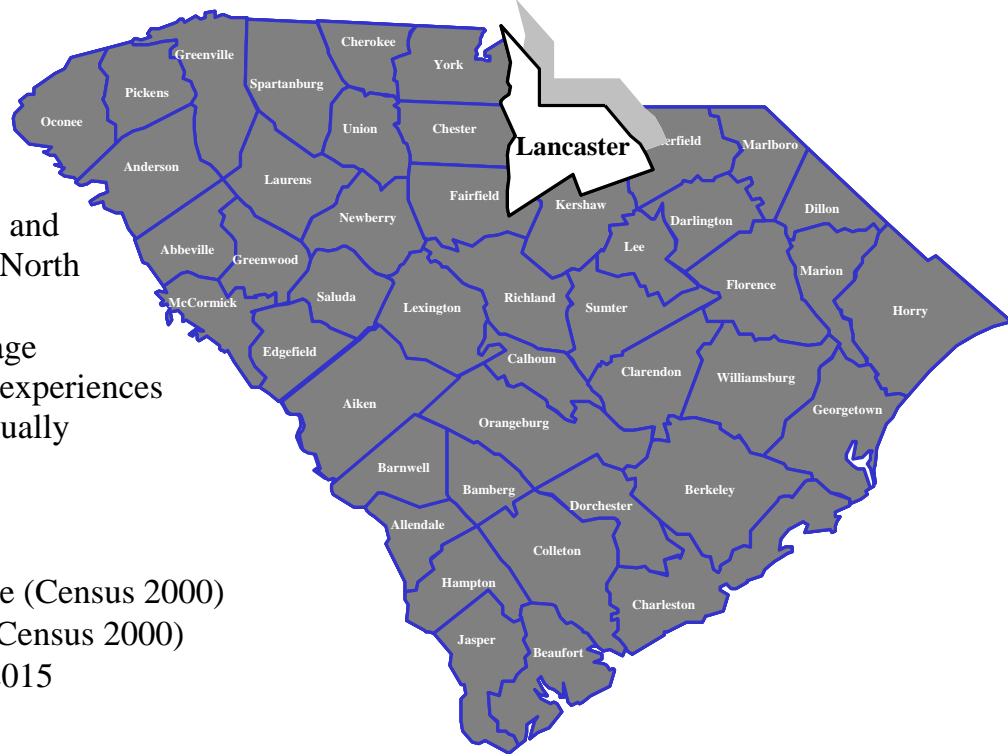

# Spotlight on Lancaster County...

## Location & Climate

- Located in the north central area of the state
- Surrounded by Chester, Chesterfield, Kershaw, Fairfield, and York counties and is adjacent to North Carolina
- This climatic region has an average temperature of 61.0 degrees and experiences 46.11 inches of precipitation annually