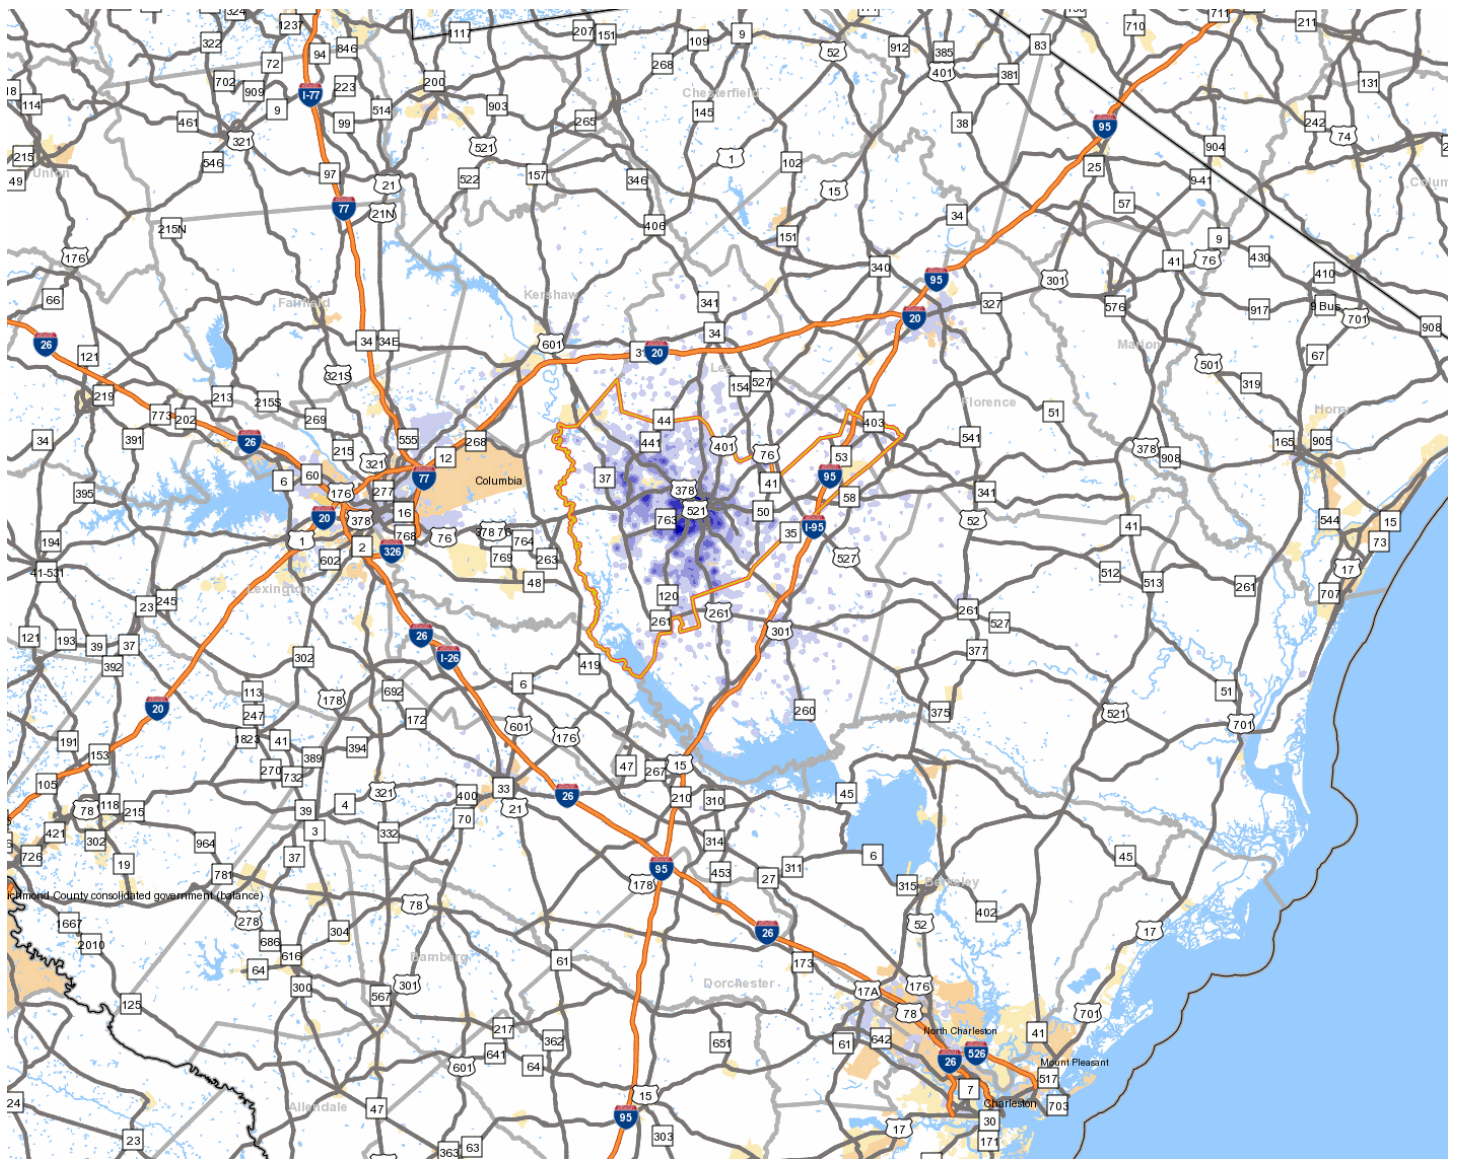

Sumter County

County Seat: Sumter

Website: www.sumtercountysc.org

Where Workers Who Live in Sumter County Work

% of Workers	Work in County	State
57.80%	Sumter County	South Carolina
11.40%	Richland County	South Carolina
3.40%	Lexington County	South Carolina
3.00%	Florence County	South Carolina
2.30%	Kershaw County	South Carolina
2.10%	Clarendon County	South Carolina
1.80%	Horry County	South Carolina
1.60%	Charleston County	South Carolina
1.60%	Greenville County	South Carolina
1.20%	Spartanburg County	South Carolina
13.90%	All Other Counties	South Carolina

Where Workers Who Work in Sumter County Live

% of Workers	Work In County	State
60.60%	Sumter County	South Carolina
5.70%	Clarendon County	South Carolina
4.90%	Richland County	South Carolina
3.00%	Lee County	South Carolina
2.10%	Florence County	South Carolina
1.90%	Lexington County	South Carolina
1.80%	Kershaw County	South Carolina
1.80%	Horry County	South Carolina
1.50%	Orangeburg County	South Carolina
1.30%	Charleston County	South Carolina
15.30%	All Other Counties	South Carolina