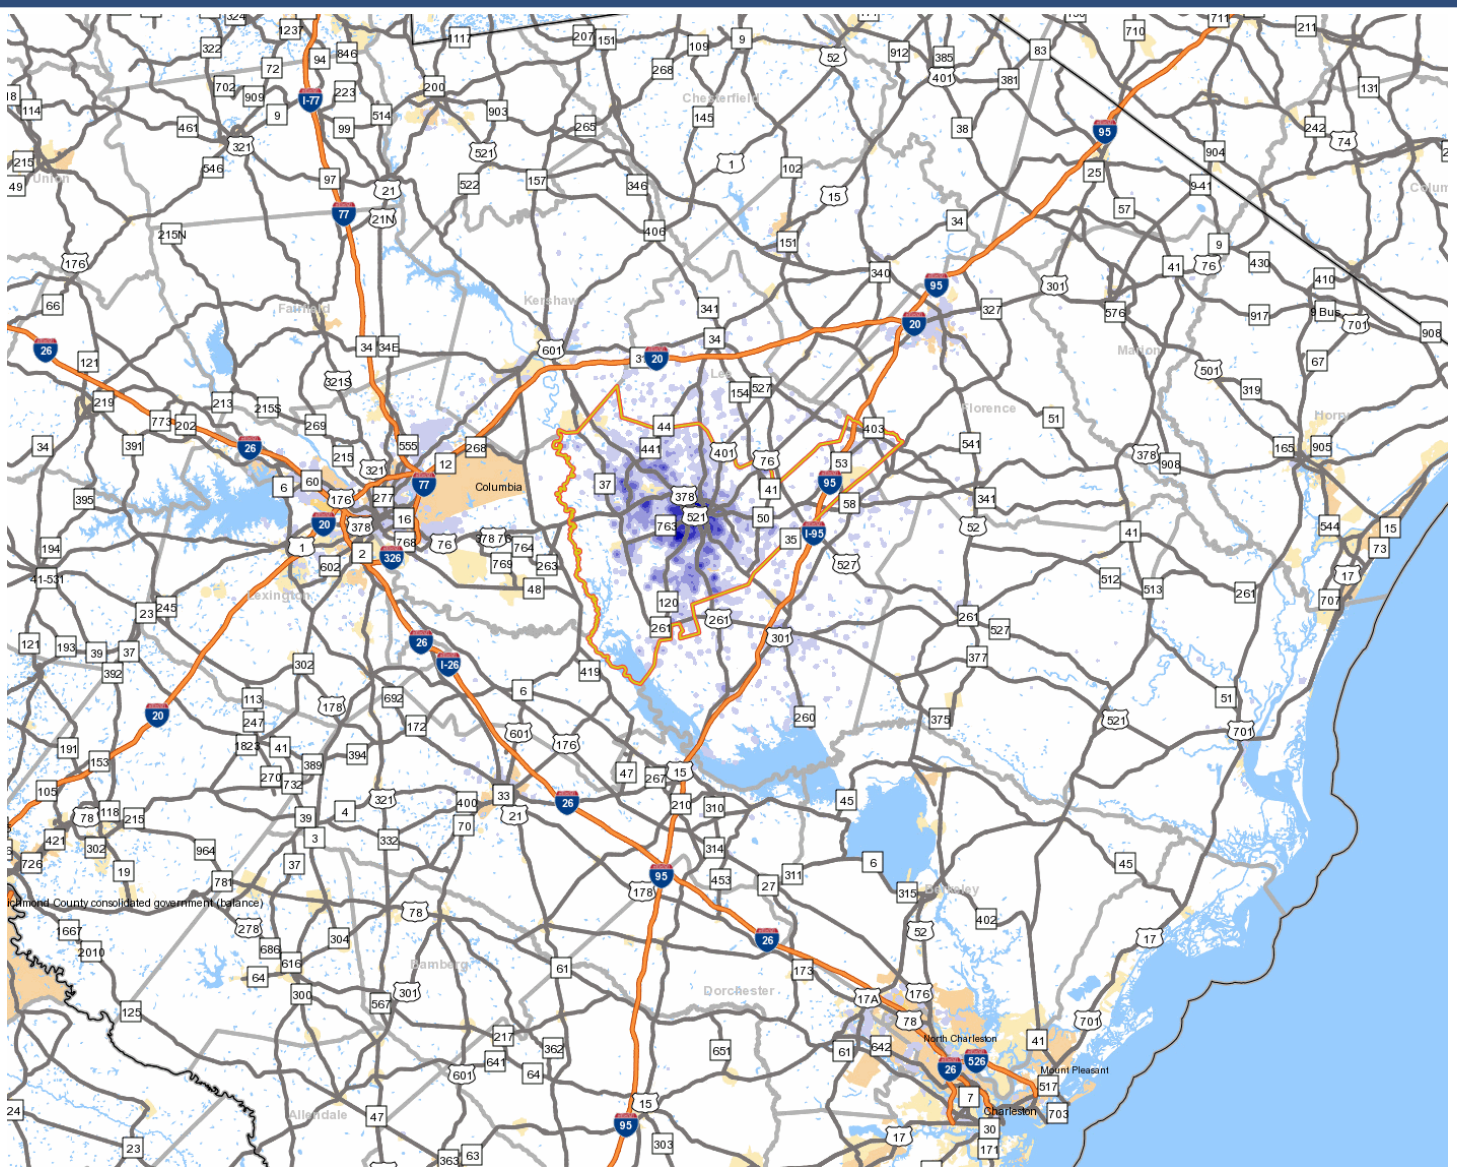

Sumter County

County Seat: Sumter

Website: www.sumtercountysc.org

Where Workers Who Live in Sumter County Work

% of Workers	Work in County	State
57.80%	Sumter County	South Carolina
11.40%	Richland County	South Carolina
3.40%	Lexington County	South Carolina
3.00%	Florence County	South Carolina
2.30%	Kershaw County	South Carolina
2.10%	Clarendon County	South Carolina
1.80%	Horry County	South Carolina
1.60%	Charleston County	South Carolina
1.60%	Greenville County	South Carolina
1.20%	Spartanburg County	South Carolina
13.90%	All Other Counties	South Carolina

Where Workers Who Work in Sumter County Live

% of Workers	Work In County	State
60.60%	Sumter County	South Carolina
5.70%	Clarendon County	South Carolina
4.90%	Richland County	South Carolina
3.00%	Lee County	South Carolina
2.10%	Florence County	South Carolina
1.90%	Lexington County	South Carolina
1.80%	Kershaw County	South Carolina
1.80%	Horry County	South Carolina
1.50%	Orangeburg County	South Carolina
1.30%	Charleston County	South Carolina
15.30%	All Other Counties	South Carolina