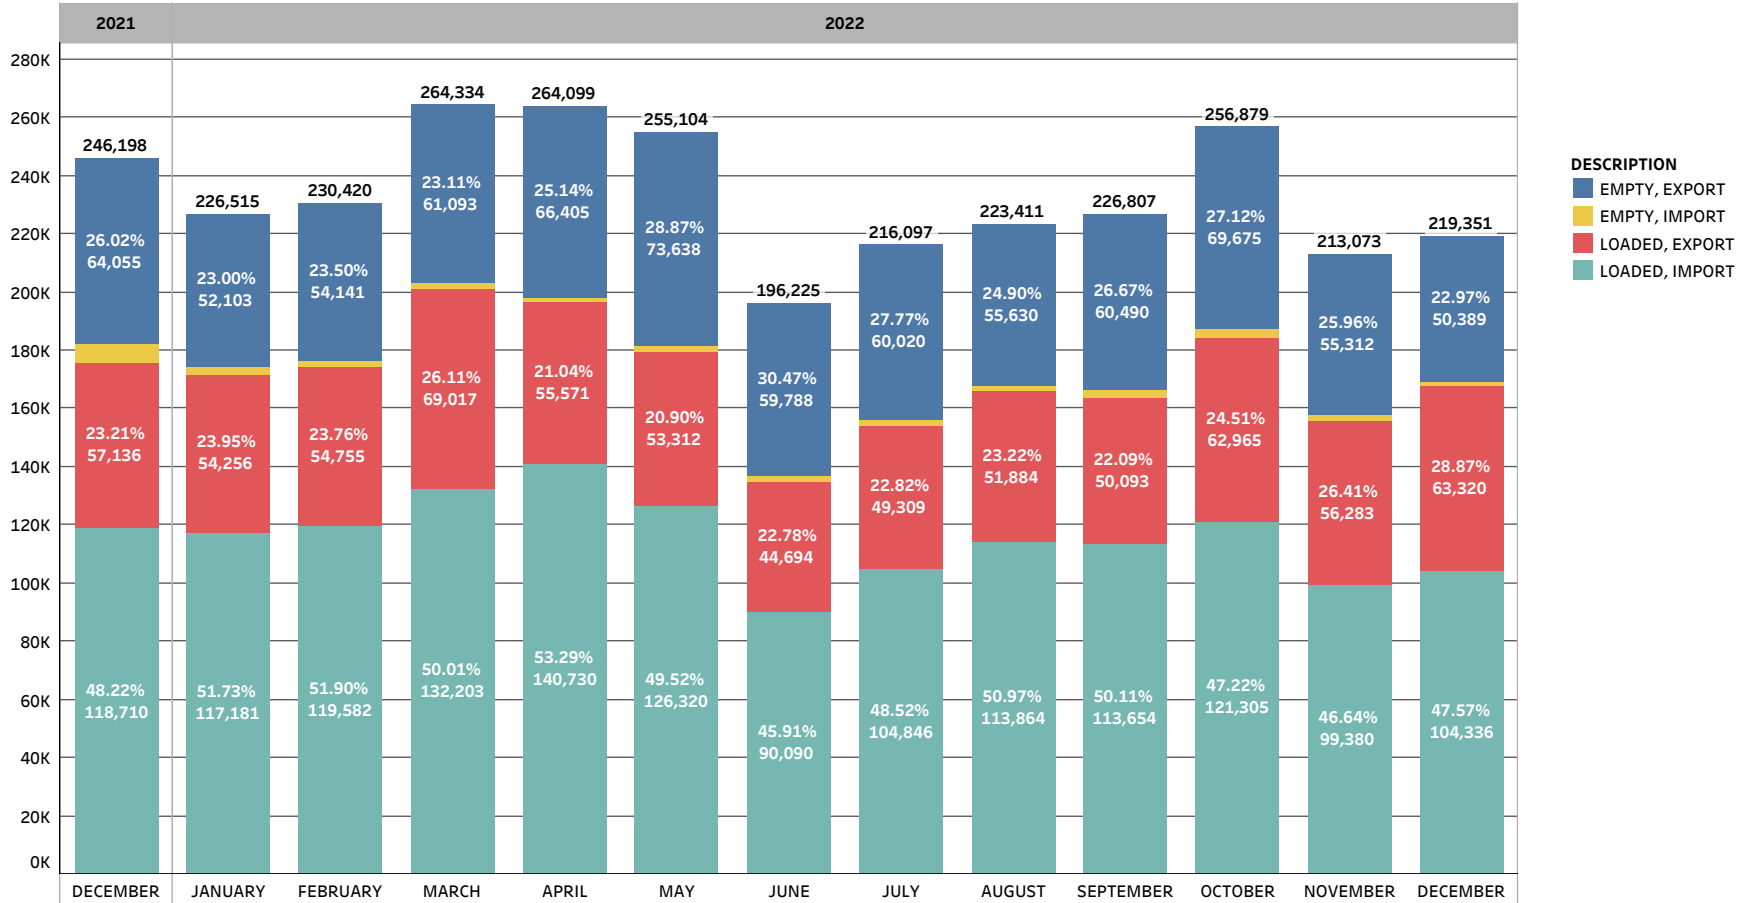

SOUTH CAROLINA PORTS

TEU 13 MONTH HISTORY
PERIOD ENDING DECEMBER 2022

DESCRIPTION

- EMPTY, EXPORT
- EMPTY, IMPORT
- LOADED, EXPORT
- LOADED, IMPORT