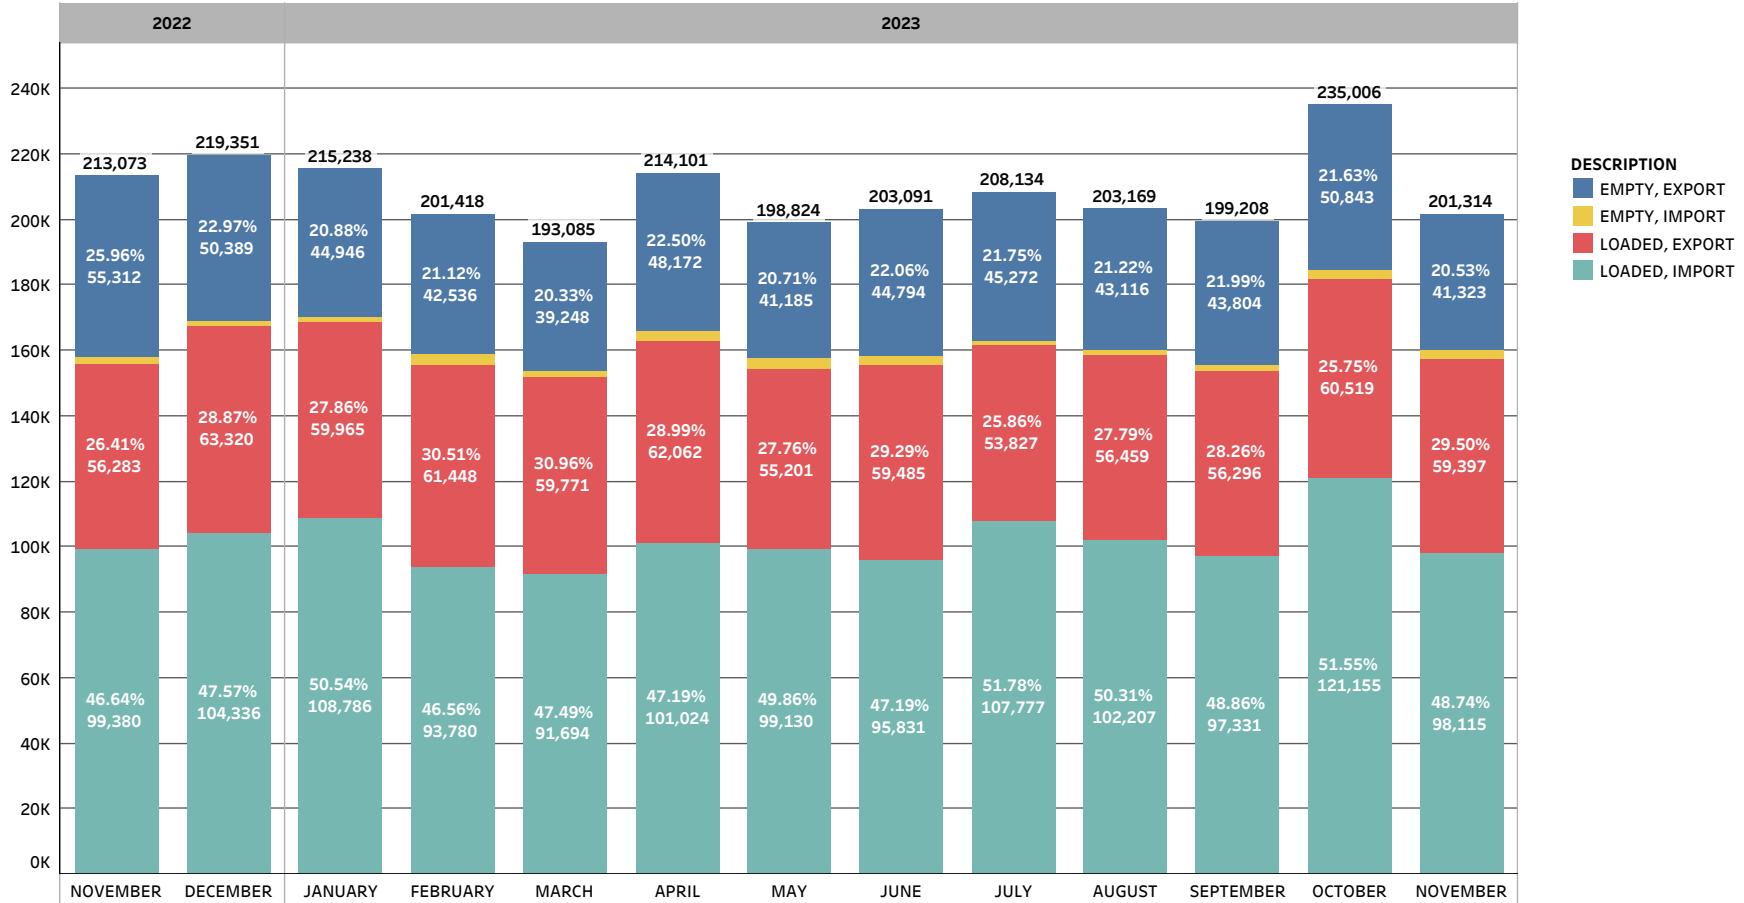

# SOUTH CAROLINA PORTS

TEU 13 MONTH HISTORY  
PERIOD ENDING NOVEMBER 2023

**DESCRIPTION**

- EMPTY, EXPORT
- EMPTY, IMPORT
- LOADED, EXPORT
- LOADED, IMPORT