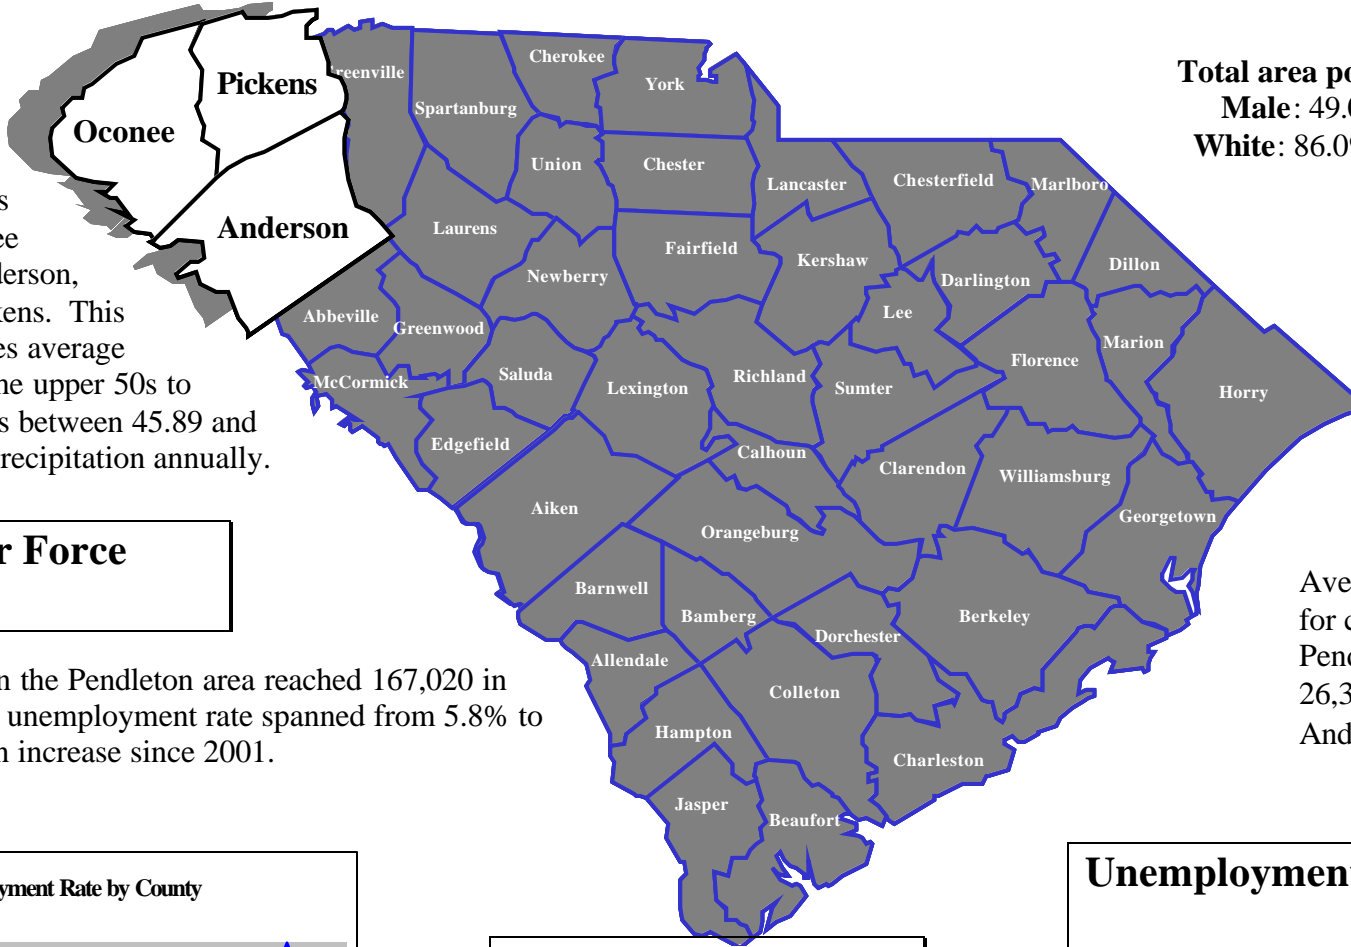

Spotlight on Pendleton

Location & Climate

Located in the Northwestern area of the state, the Pendleton WIA is comprised of three (3) counties: Anderson, Oconee, and Pickens. This region experiences average temperatures in the upper 50s to lower 60s and has between 45.89 and 60.79 inches of precipitation annually.

Population

Total area population 2001: 348,504
Male: 49.0% Female: 51.0%
White: 86.0% Nonwhite: 14.0%

Labor Force

The labor force in the Pendleton area reached 167,020 in 2002. The 2002 unemployment rate spanned from 5.8% to 7.6%, showing an increase since 2001.