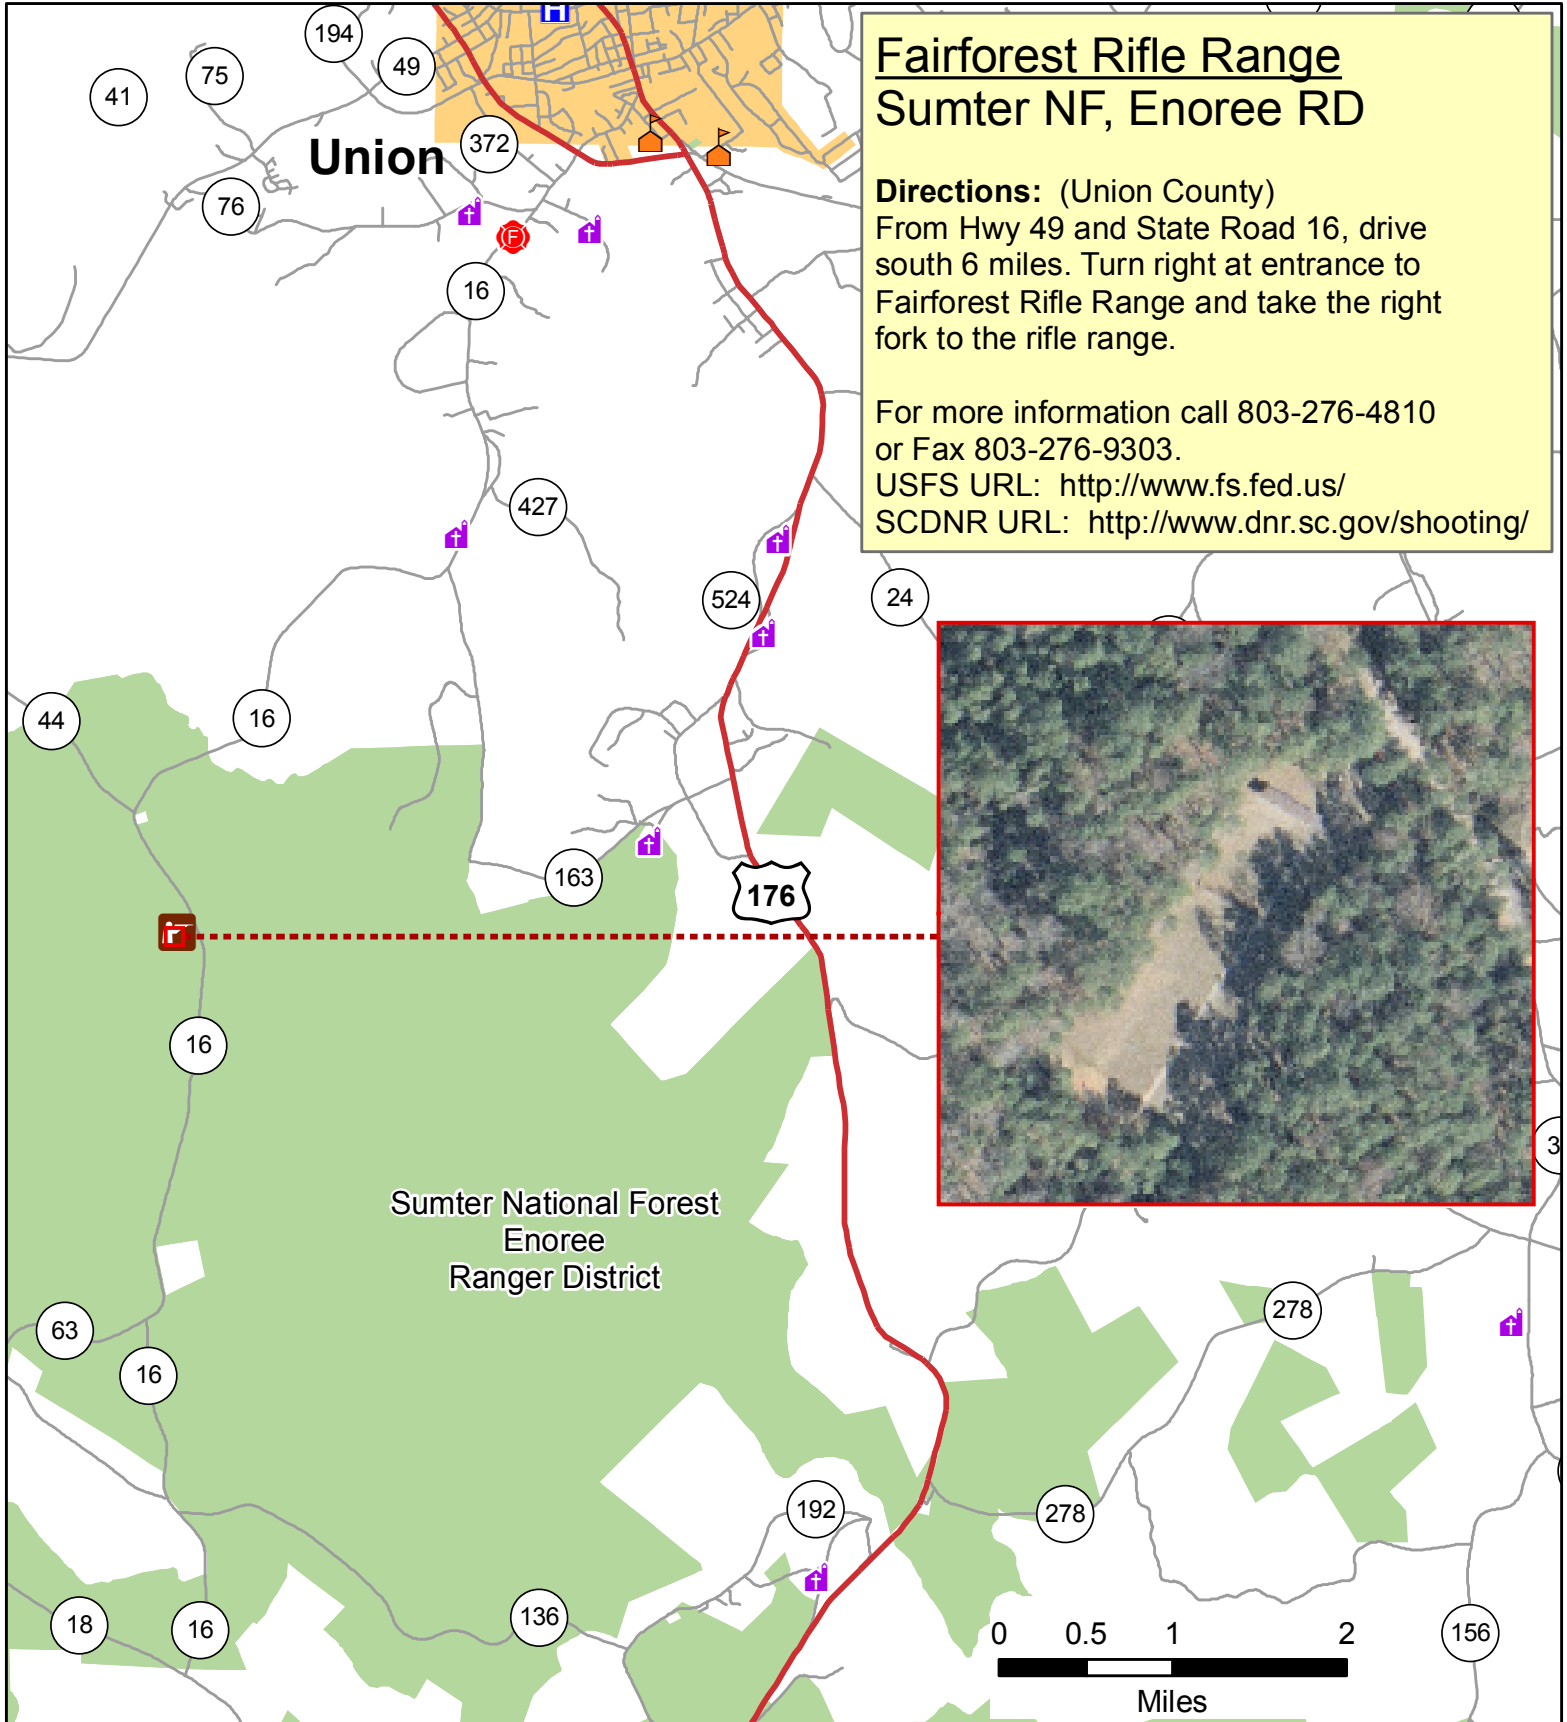

Fairforest Rifle Range Sumter NF, Enoree RD

Directions: (Union County)
From Hwy 49 and State Road 16, drive south 6 miles. Turn right at entrance to Fairforest Rifle Range and take the right fork to the rifle range.

For more information call 803-276-4810 or Fax 803-276-9303.
USFS URL: <http://www.fs.fed.us/>
SCDNR URL: <http://www.dnr.sc.gov/shooting/>

South Carolina
Department of Natural Resources
Technology Development Program
Columbia, South Carolina
URL: <http://www.dnr.sc.gov>

June 2010

Rifle Range	Interstate	DNR Managed Property	
Hospital	US Highway		WMA Property
College/University	Street	Heritage Preserve	
School	Railroad		
Church	Municipality		
Fire Station