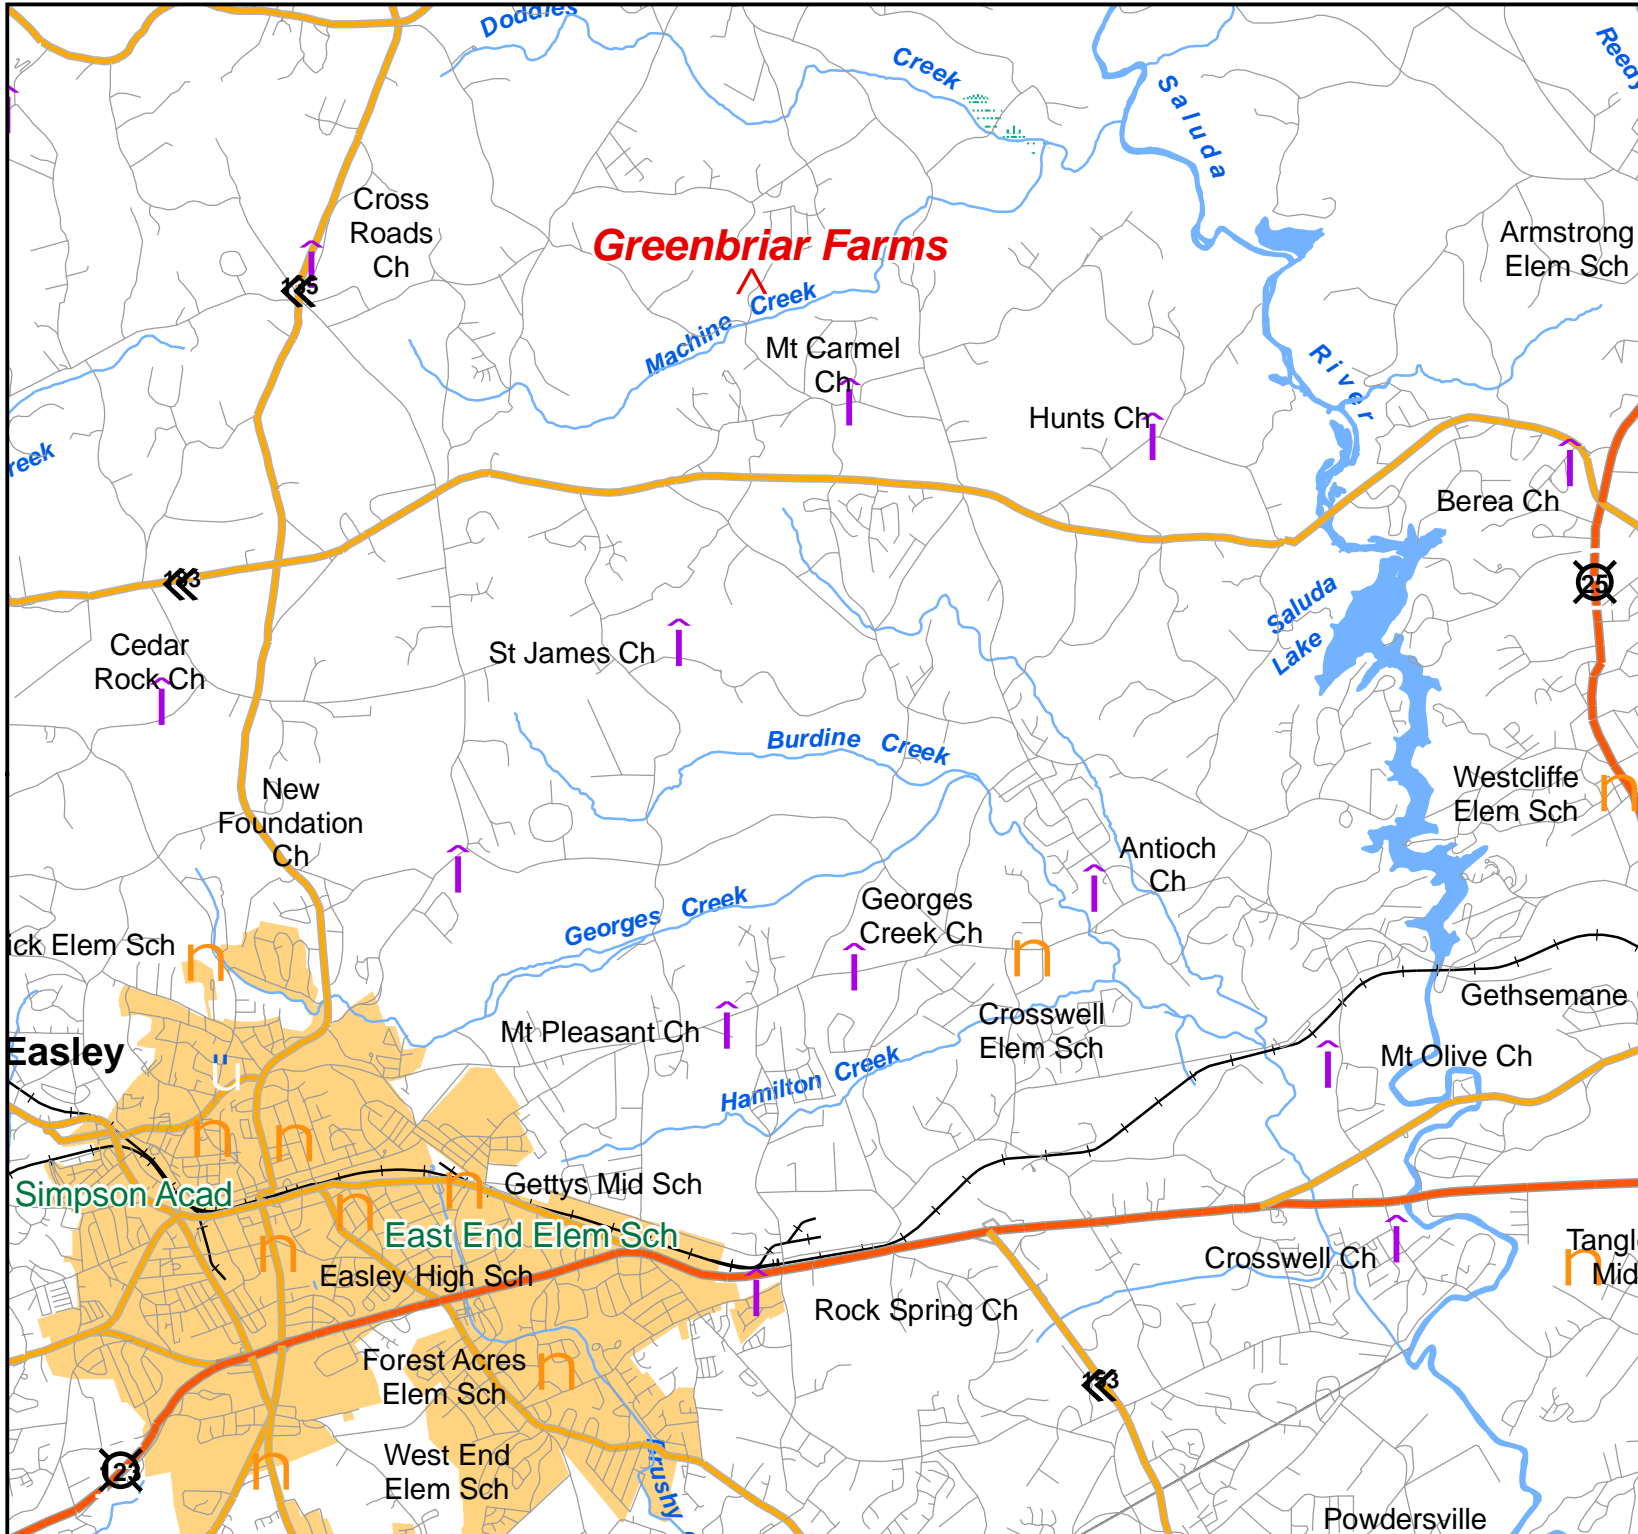

South Carolina Conservation Bank - Greenbriar Farms

SCCBank Property

- SCCBank Location
- Churches
- Schools
- Interstate
- Highway
- Major Road
- Local Road
- Minor Road
- Other Road
- Ramp
- Water Bodies
- Municipalities

South Carolina CONSERVATION BANK

0 .375 .75 1.5 Miles
1 inch equals 1.1 miles