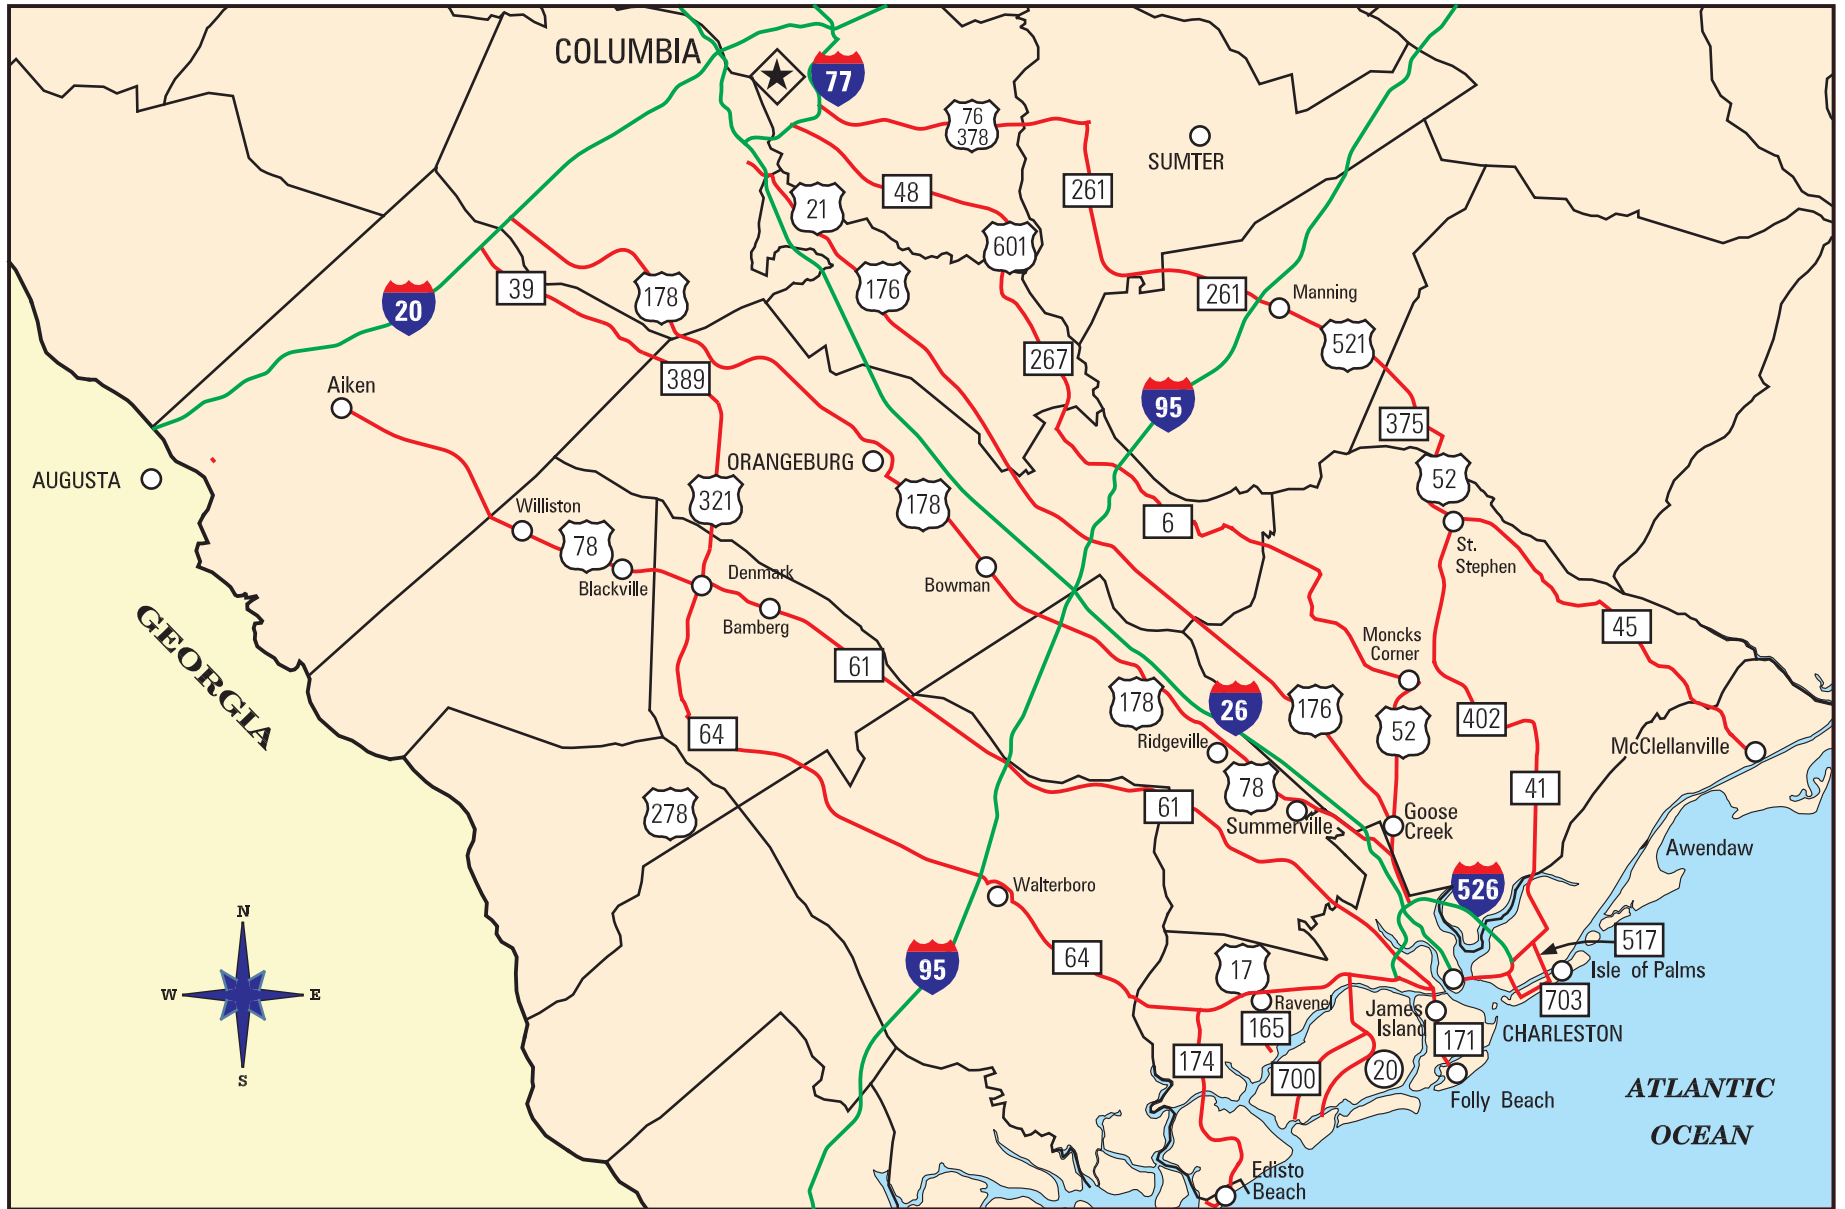

SCSL Digital Collections

South Carolina central hurricane evacuation routes

Item Type	Text
Publisher	South Carolina State Library
Rights	Copyright status undetermined. For more information contact, South Carolina State Library, 1500 Senate Street, Columbia, South Carolina 29201.
Download date	2024-10-15 08:31:41
Link to Item	http://hdl.handle.net/10827/27718

South Carolina

Central Hurricane Evacuation Routes

SCALE

LEGEND

- INTERSTATE ROUTES
- U.S. ROUTES
- S.C. ROUTES
- SECONDARY ROUTES
- HURRICANE EVACUATION ROUTES
- INTERSTATE ROUTES
- COUNTY BOUNDARIES