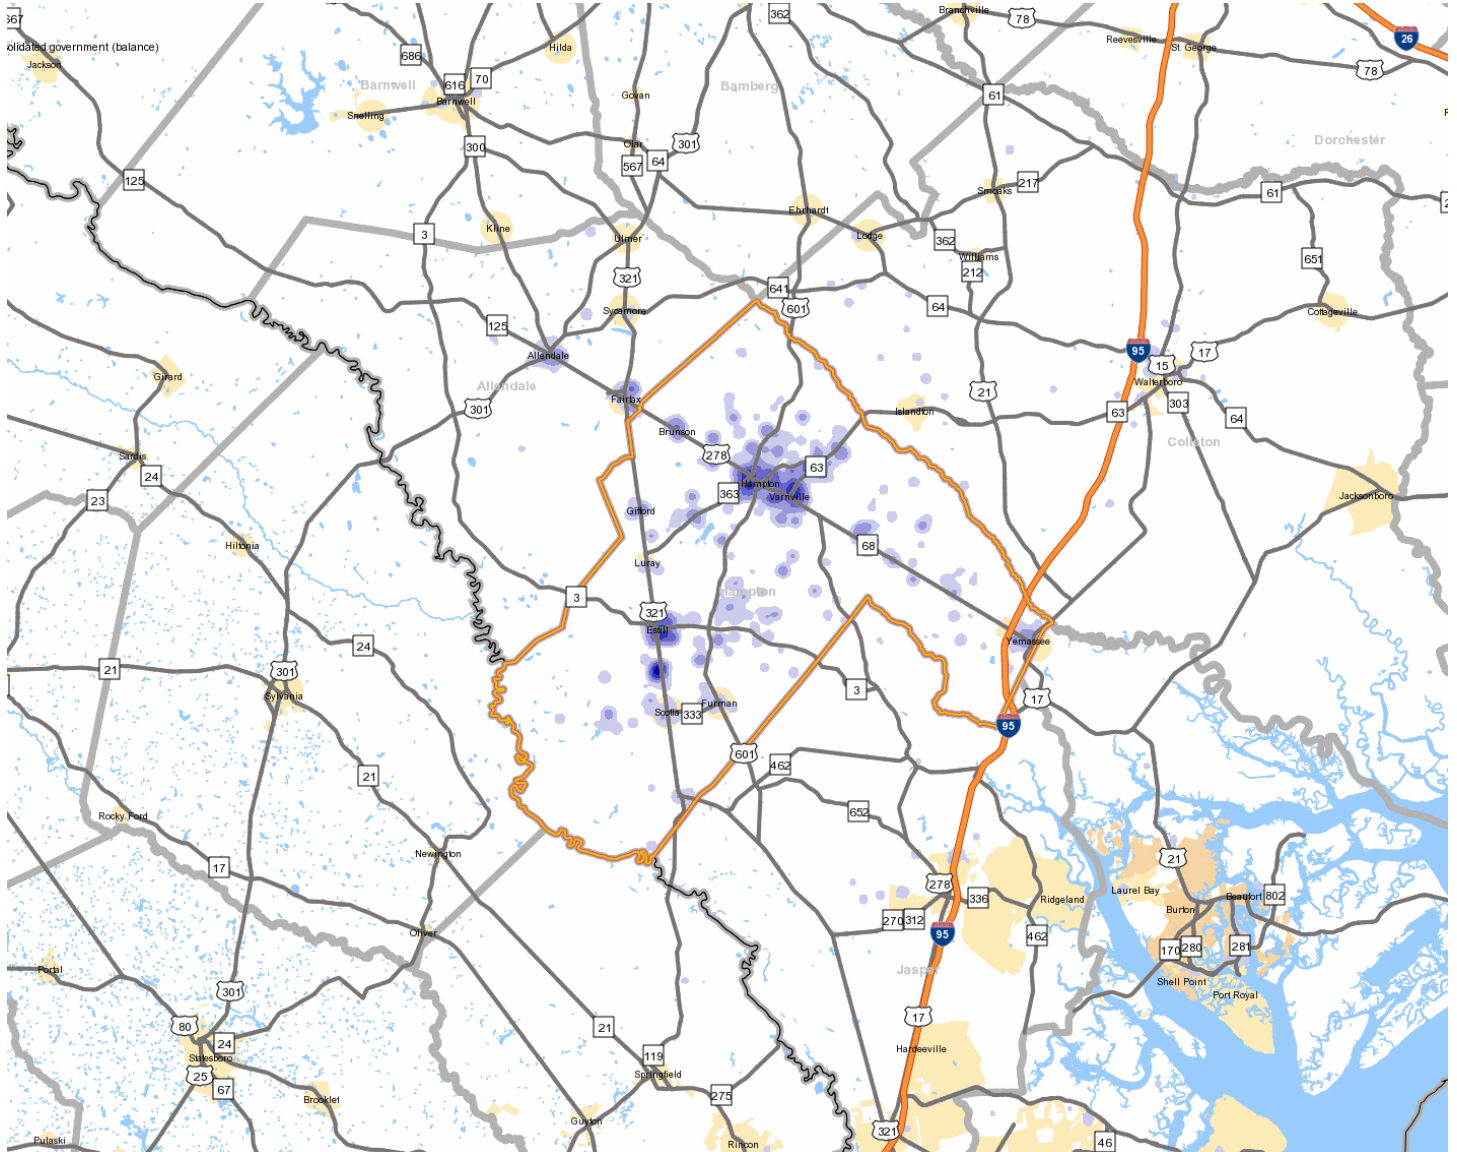

Hampton County

County Seat: Hampton

Website: www.hamptoncountysc.org

Where Workers Who Live in Hampton County Work

% of Workers	Work in County	State
36.30%	Hampton County	South Carolina
10.10%	Beaufort County	South Carolina
6.30%	Richland County	South Carolina
5.40%	Charleston County	South Carolina
4.60%	Jasper County	South Carolina
4.30%	Allendale County	South Carolina
4.10%	Colleton County	South Carolina
2.80%	Lexington County	South Carolina
2.10%	Greenville County	South Carolina
2.00%	Aiken County	South Carolina
22.00%	All Other Counties	South Carolina

Where Workers Who Work in Hampton County Live

% of Workers	Work In County	State
56.10%	Hampton County	South Carolina
6.70%	Colleton County	South Carolina
5.40%	Beaufort County	South Carolina
5.20%	Allendale County	South Carolina
3.40%	Jasper County	South Carolina
2.00%	Barnwell County	South Carolina
1.60%	Orangeburg County	South Carolina
1.50%	Dorchester County	South Carolina
1.30%	Horry County	South Carolina
1.20%	Bamberg County	South Carolina
15.60%	All Other Counties	South Carolina