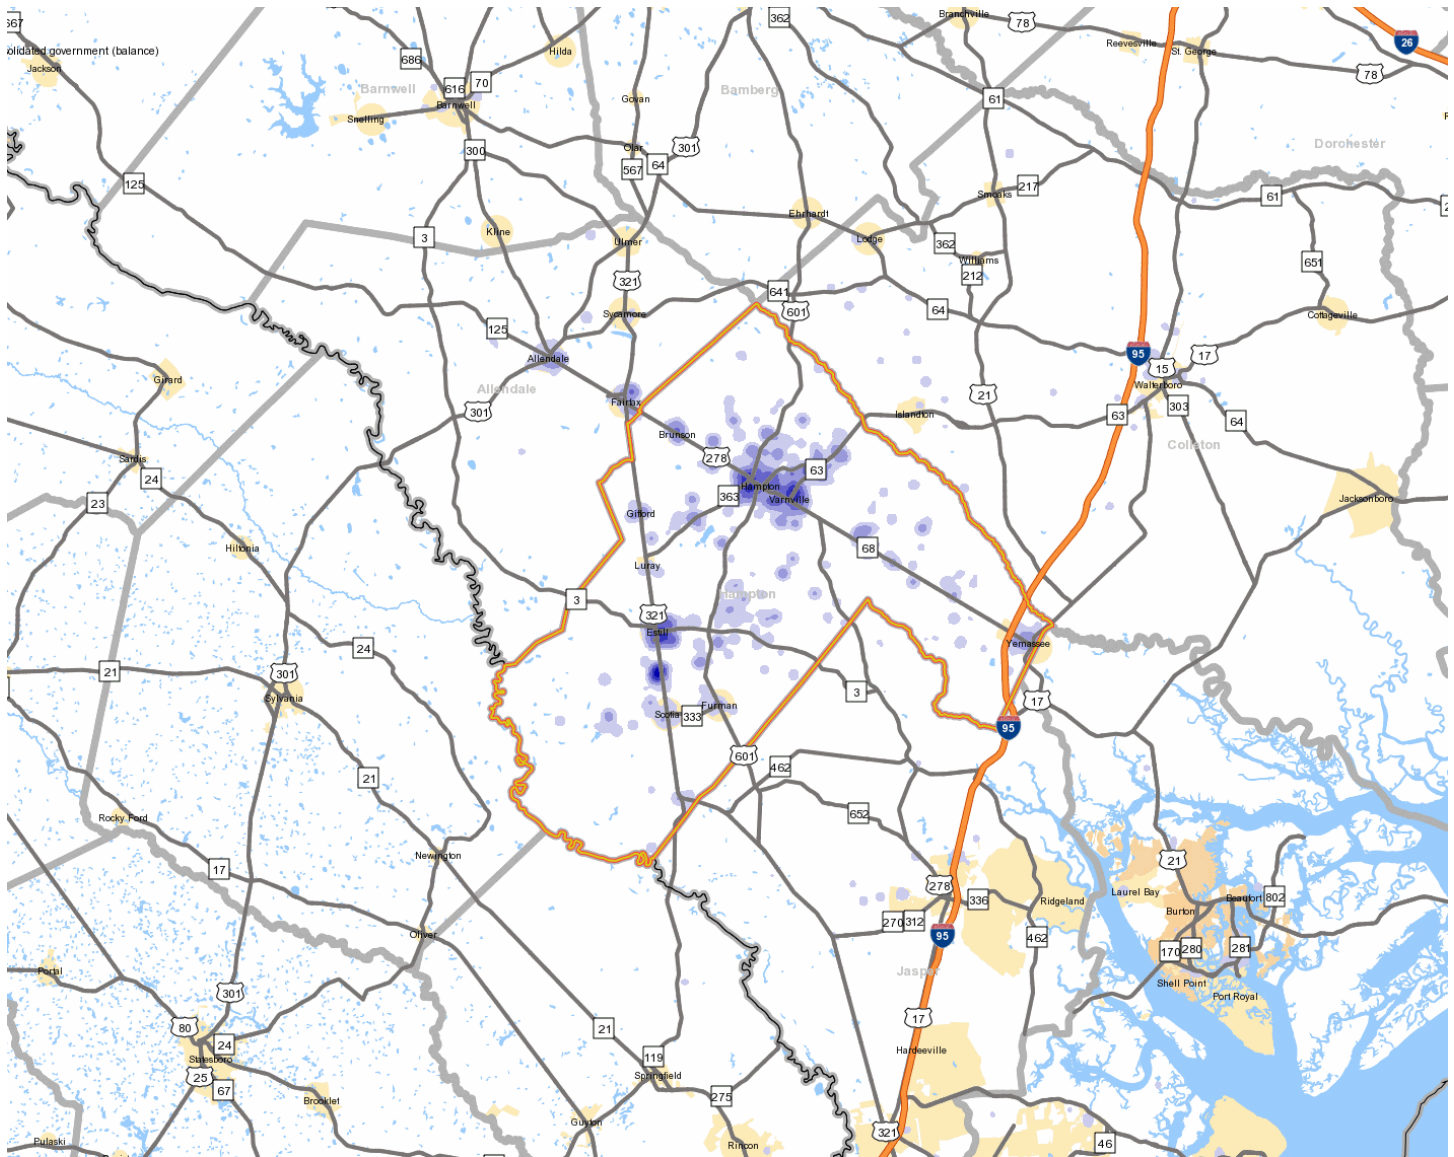

Hampton County

County Seat: Hampton

Website: www.hamptoncountysc.org

Where Workers Who Live in Hampton County Work

% of Workers	Work in County	State
36.30%	Hampton County	South Carolina
10.10%	Beaufort County	South Carolina
6.30%	Richland County	South Carolina
5.40%	Charleston County	South Carolina
4.60%	Jasper County	South Carolina
4.30%	Allendale County	South Carolina
4.10%	Colleton County	South Carolina
2.80%	Lexington County	South Carolina
2.10%	Greenville County	South Carolina
2.00%	Aiken County	South Carolina
22.00%	All Other Counties	South Carolina

Where Workers Who Work in Hampton County Live

% of Workers	Work In County	State
56.10%	Hampton County	South Carolina
6.70%	Colleton County	South Carolina
5.40%	Beaufort County	South Carolina
5.20%	Allendale County	South Carolina
3.40%	Jasper County	South Carolina
2.00%	Barnwell County	South Carolina
1.60%	Orangeburg County	South Carolina
1.50%	Dorchester County	South Carolina
1.30%	Horry County	South Carolina
1.20%	Bamberg County	South Carolina
15.60%	All Other Counties	South Carolina