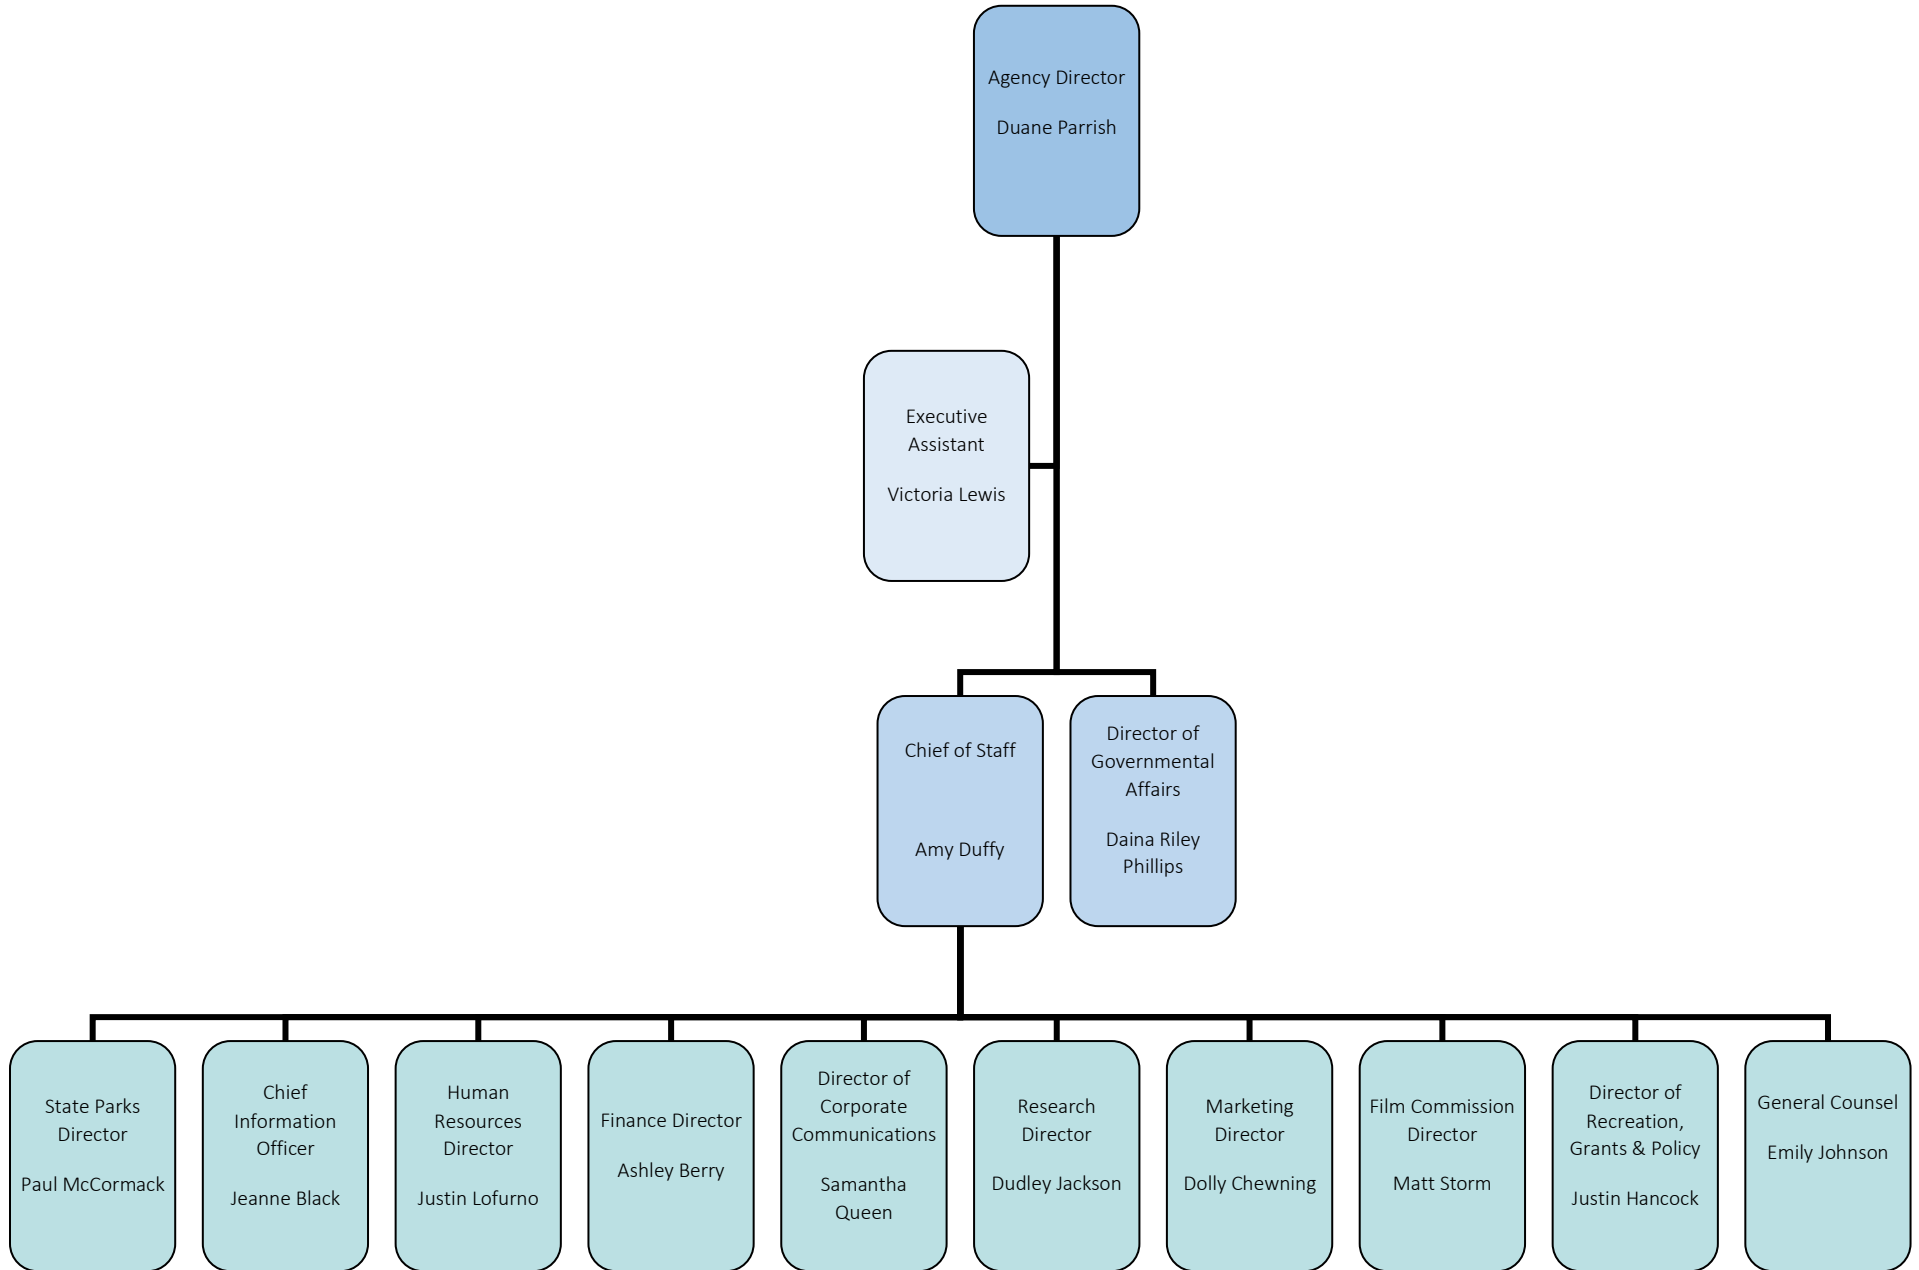

AGENCY NAME:

DEPARTMENT OF PARKS, RECREATION & TOURISM

AGENCY CODE:

P280

SECTION:

049

AGENCY NAME:	DEPARTMENT OF PARKS, RECREATION & TOURISM		
AGENCY CODE:	P280	SECTION:	049

AGENCY NAME:	DEPARTMENT OF PARKS, RECREATION & TOURISM		
AGENCY CODE:	P280	SECTION:	049