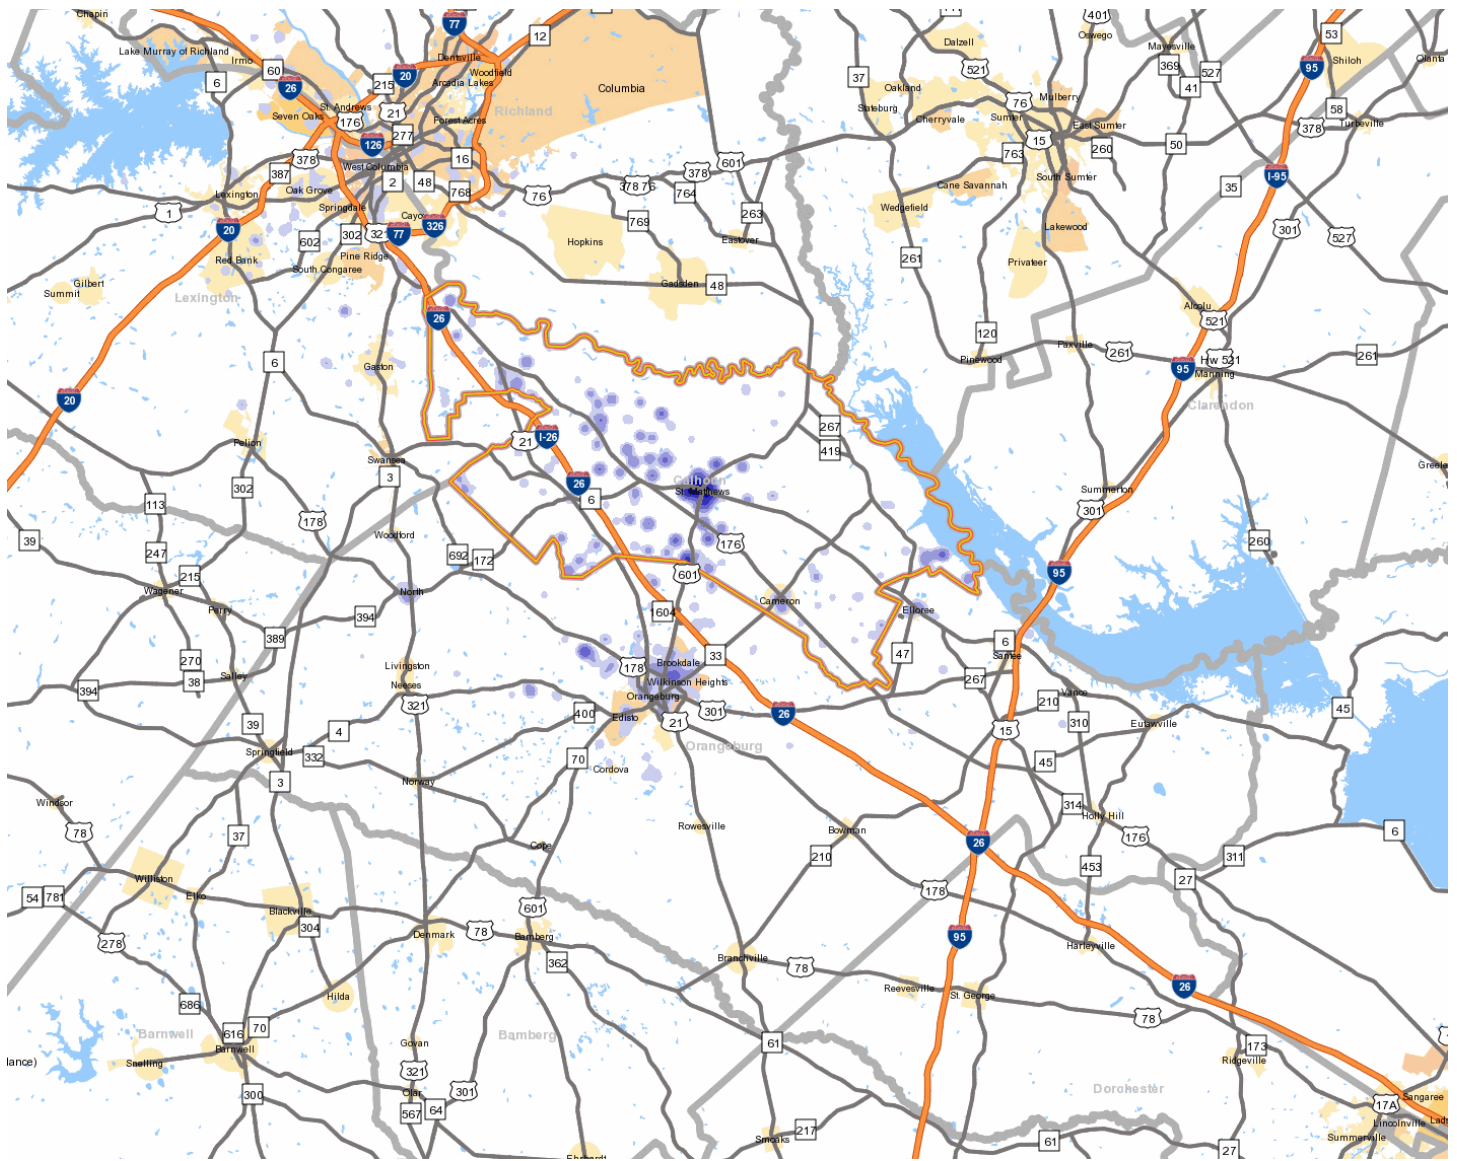

Calhoun County

County Seat: St. Matthews

Website: www.calhouncountychamber.org

Where Workers Who Live in Calhoun County Work

% of Workers	Work in County	State
24.00%	Orangeburg County	South Carolina
19.90%	Richland County	South Carolina
17.50%	Calhoun County	South Carolina
15.70%	Lexington County	South Carolina
4.20%	Charleston County	South Carolina
1.90%	Greenville County	South Carolina
1.20%	Berkeley County	South Carolina
1.10%	Aiken County	South Carolina
1.10%	Horry County	South Carolina
1.10%	Sumter County	South Carolina
12.40%	All Other Counties	South Carolina

Where Workers Who Work in Calhoun County Live

% of Workers	Work In County	State
33.90%	Calhoun County	South Carolina
22.40%	Orangeburg County	South Carolina
15.50%	Lexington County	South Carolina
9.20%	Richland County	South Carolina
1.50%	Aiken County	South Carolina
1.20%	Dorchester County	South Carolina
1.10%	Sumter County	South Carolina
1.00%	Florence County	South Carolina
0.90%	Berkeley County	South Carolina
0.80%	Kershaw County	South Carolina
12.40%	All Other Counties	South Carolina