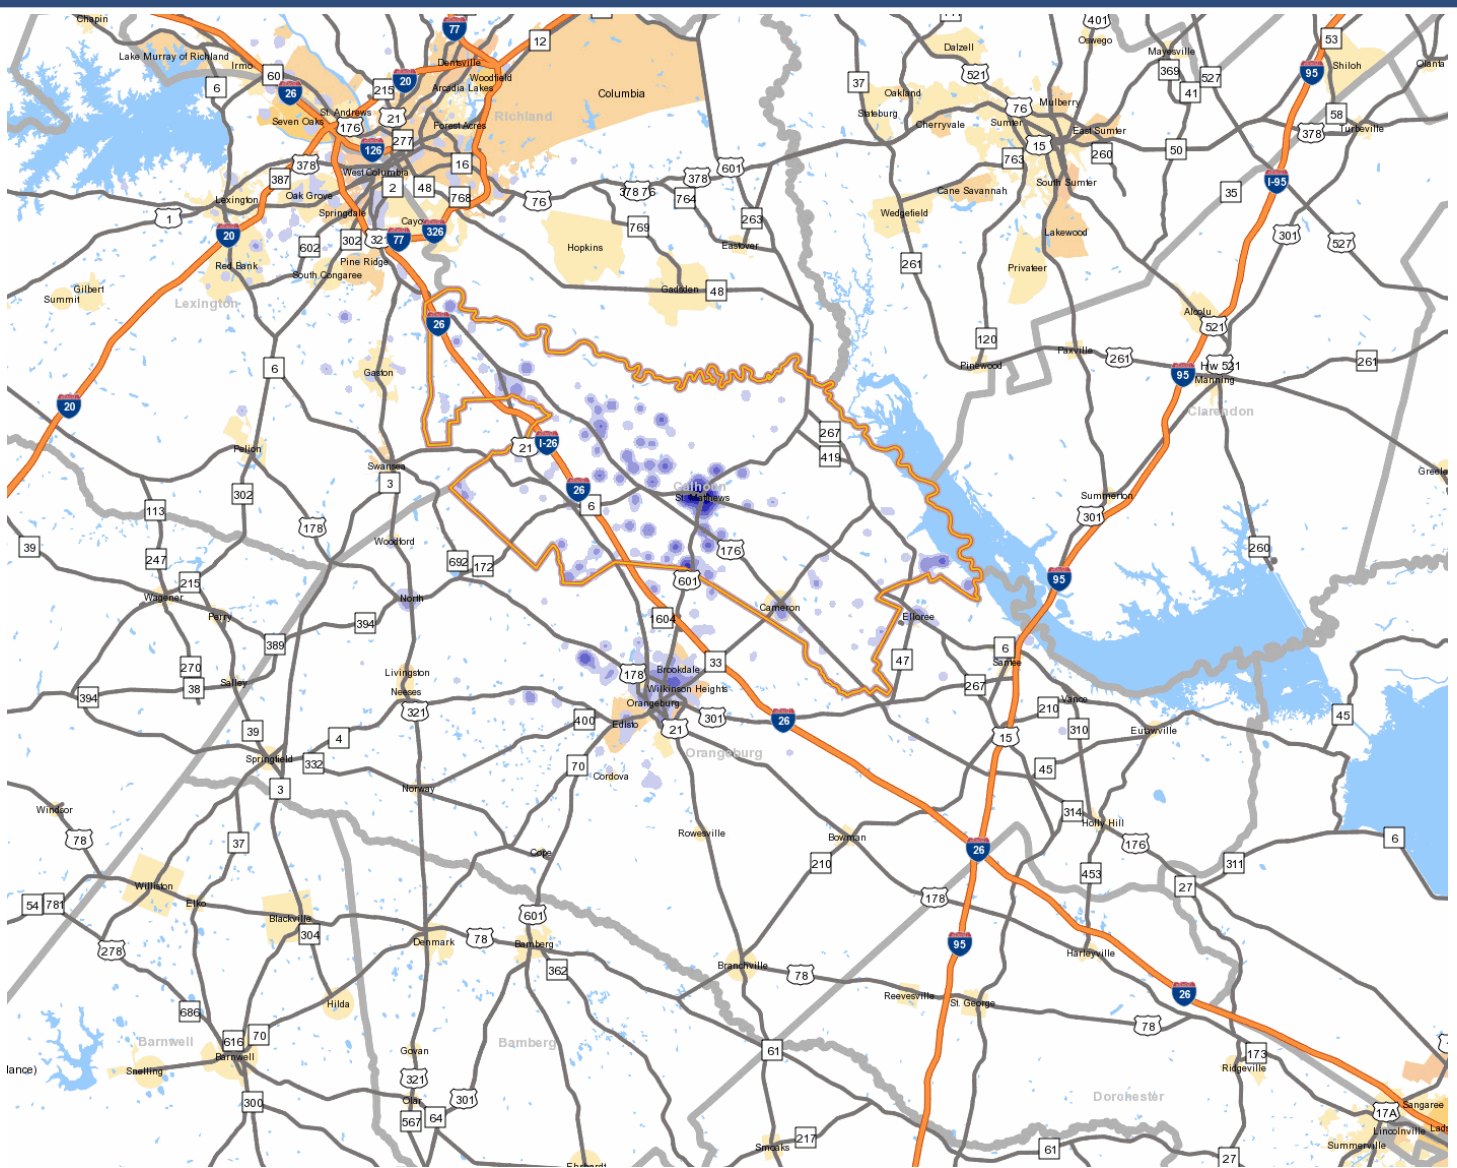

Calhoun County

County Seat: St. Matthews

Website: www.calhouncountychamber.org

Where Workers Who Live in Calhoun County Work

% of Workers	Work in County	State
24.00%	Orangeburg County	South Carolina
19.90%	Richland County	South Carolina
17.50%	Calhoun County	South Carolina
15.70%	Lexington County	South Carolina
4.20%	Charleston County	South Carolina
1.90%	Greenville County	South Carolina
1.20%	Berkeley County	South Carolina
1.10%	Aiken County	South Carolina
1.10%	Horry County	South Carolina
1.10%	Sumter County	South Carolina
12.40%	All Other Counties	South Carolina