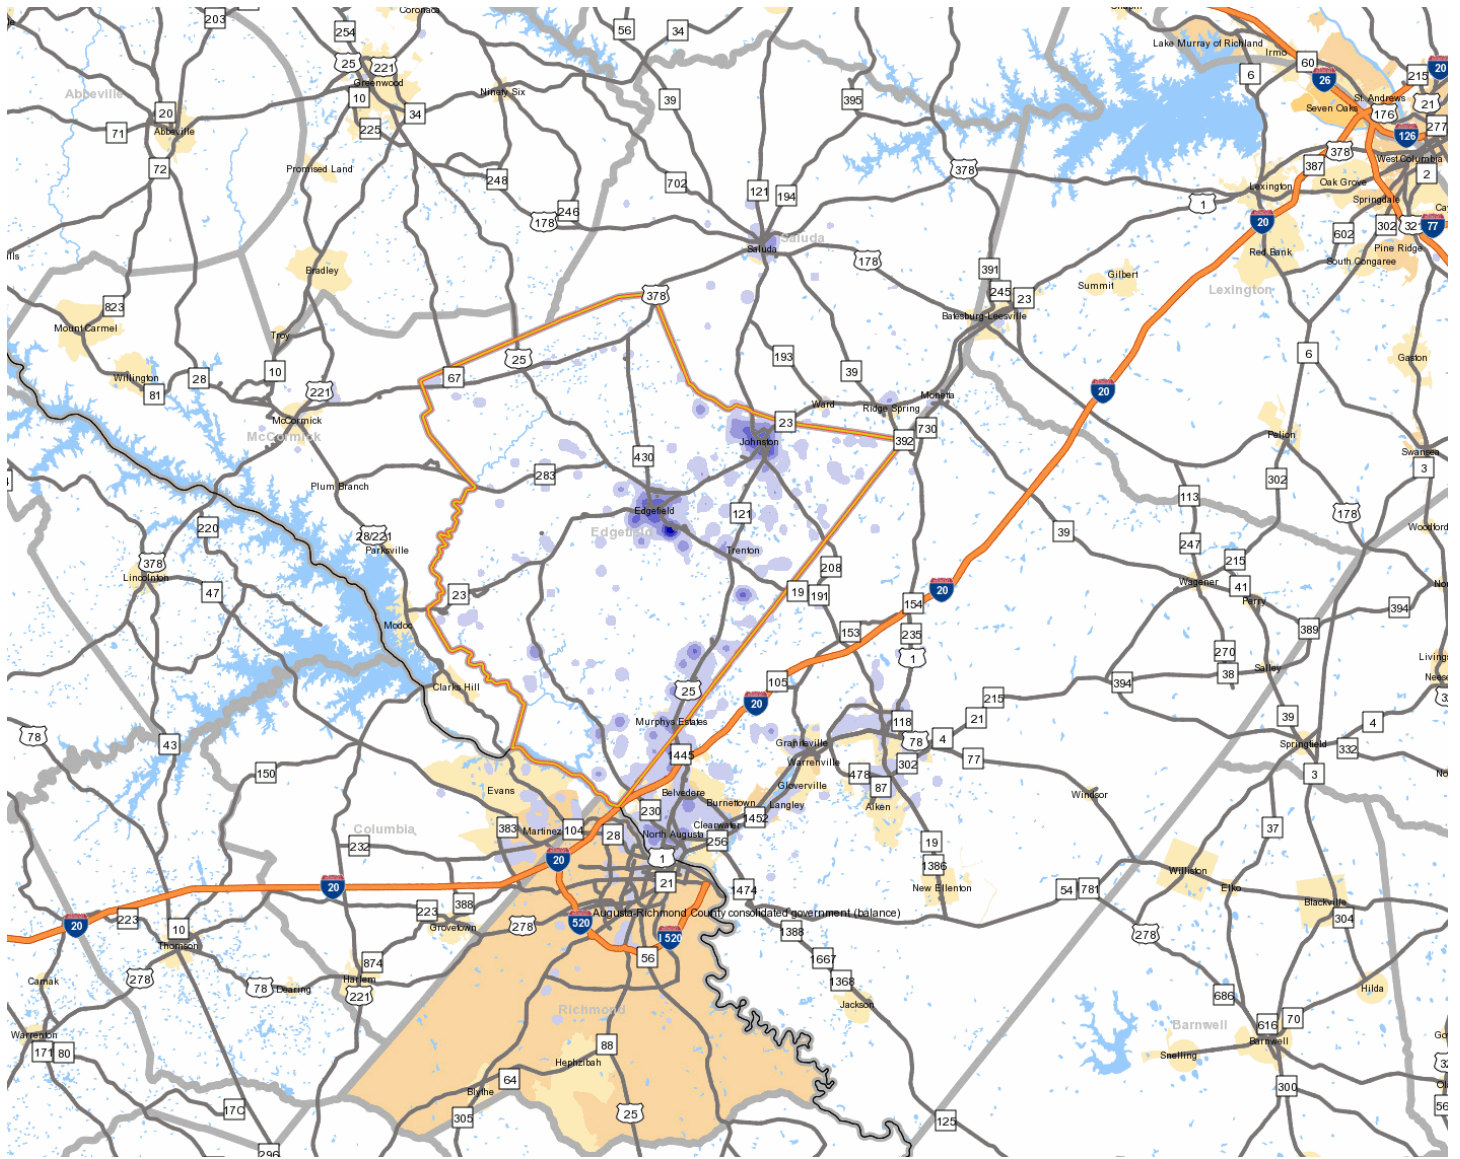

**Edgefield County**

**County Seat:** Edgefield

**Website:** [www.edgefieldcounty.sc.gov](http://www.edgefieldcounty.sc.gov)

**Where Workers Who Live in Edgefield County Work**

<b>% of Workers</b>	<b>Work in County</b>	<b>State</b>
22.30%	Aiken County	South Carolina
22.20%	Edgefield County	South Carolina
14.10%	RICHMOND COUNTY	Georgia
4.30%	Greenville County	South Carolina
4.00%	Richland County	South Carolina
3.80%	COLUMBIA COUNTY	Georgia
3.70%	Barnwell County	South Carolina
3.10%	Saluda County	South Carolina
2.90%	Lexington County	South Carolina
2.90%	Greenwood County	South Carolina
16.80%	All Other Counties	South Carolina

**Where Workers Who Work in Edgefield County Live**

% of Workers	Work In County	State
41.70%	Edgefield County	South Carolina
20.20%	Aiken County	South Carolina
6.60%	Saluda County	South Carolina
5.00%	Richland County	South Carolina
3.90%	RICHMOND COUNTY	Georgia
2.90%	COLUMBIA COUNTY	Georgia
2.70%	Lexington County	South Carolina
1.60%	McCormick County	South Carolina
1.60%	Greenwood County	South Carolina
1.00%	Spartanburg County	South Carolina
12.90%	All Other Counties	South Carolina