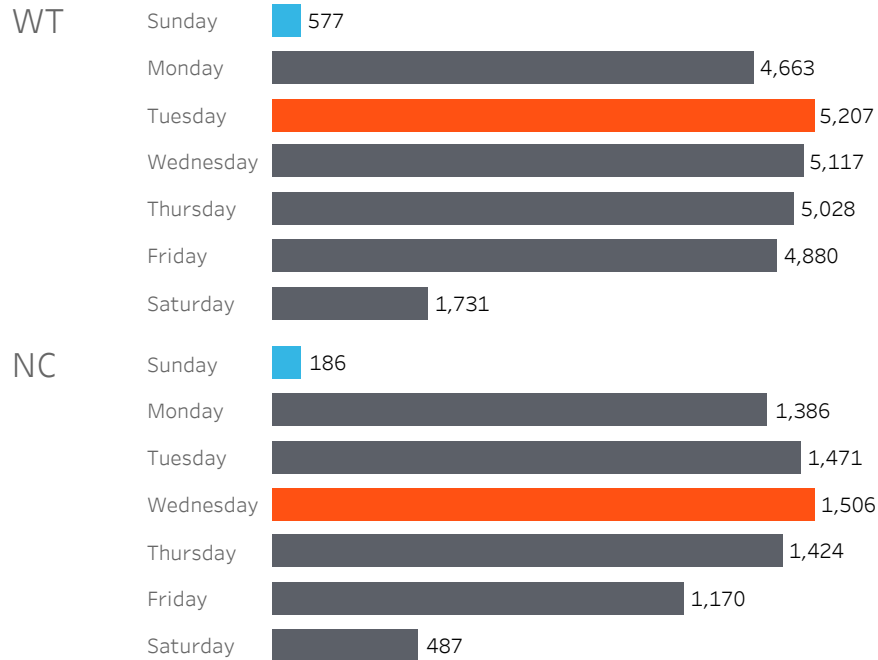

Gate and Vessel Activity - Last Week

Gate Moves

34,833

Total Gate Moves

Pier Moves

28,840

Total Pier Moves

	WT	NC
November 13, 2022	577	186
November 14, 2022	4,663	1,386
November 15, 2022	5,207	1,471
November 16, 2022	5,117	1,506
November 17, 2022	5,028	1,424
November 18, 2022	4,880	1,170
November 19, 2022	1,731	487

	WT	NC
November 13, 2022	3,928	1,322
November 14, 2022	1,777	1,744
November 15, 2022	2,316	1,053
November 16, 2022	3,179	34
November 17, 2022	4,270	1,540
November 18, 2022	2,542	609
November 19, 2022	4,166	360

Daily Avg. Turn Times - Last Week

■ WT ■ NC

	November 13, 2022	November 14, 2022	November 15, 2022	November 16, 2022	November 17, 2022	November 18, 2022	November 19, 2022
NC	17.26	35.45	23.45	18.59	21.56	21.89	16.68
WT	14.20	19.06	17.92	19.18	19.18	19.80	15.31