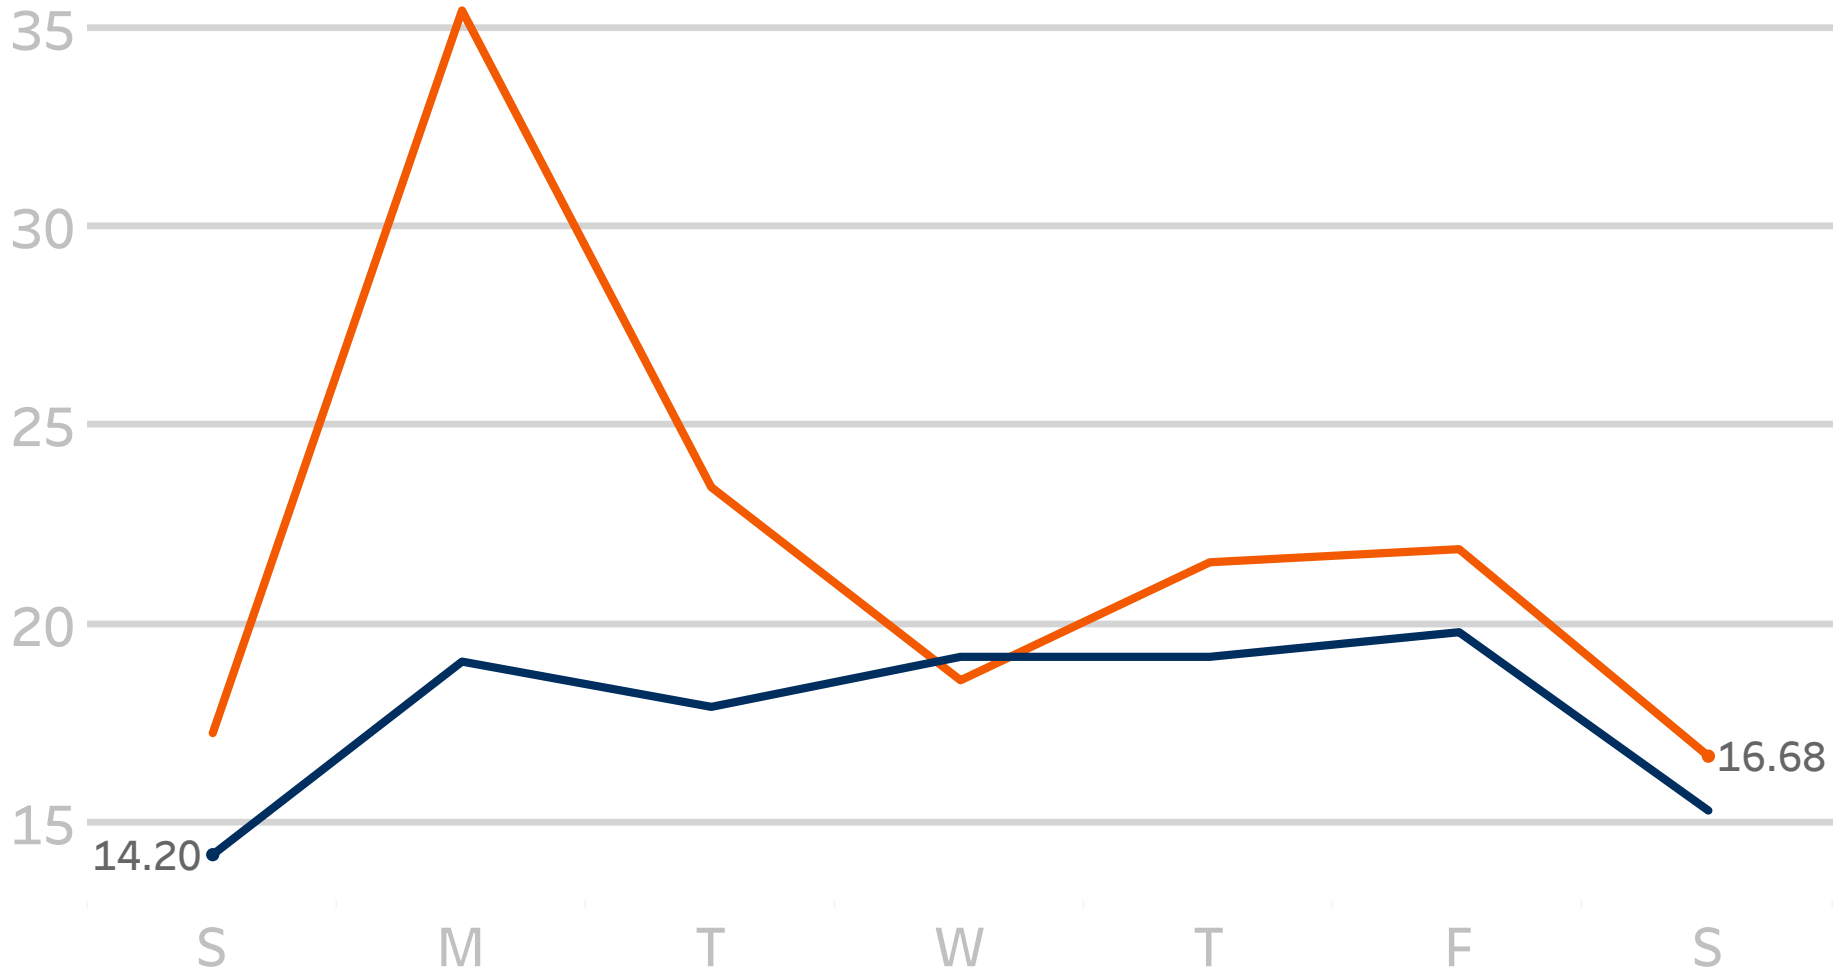

Gate and Vessel Activity - Last Week

Gate Moves

34,833

Total Gate Moves

Pier Moves

28,840

Total Pier Moves

	WT	NC
November 13, 2022	577	186
November 14, 2022	4,663	1,386
November 15, 2022	5,207	1,471
November 16, 2022	5,117	1,506
November 17, 2022	5,028	1,424
November 18, 2022	4,880	1,170
November 19, 2022	1,731	487

	WT	NC
November 13, 2022	3,928	1,322
November 14, 2022	1,777	1,744
November 15, 2022	2,316	1,053
November 16, 2022	3,179	34
November 17, 2022	4,270	1,540
November 18, 2022	2,542	609
November 19, 2022	4,166	360

Daily Avg. Turn Times - Last Week

■ WT ■ NC

	November 13, 2022	November 14, 2022	November 15, 2022	November 16, 2022	November 17, 2022	November 18, 2022	November 19, 2022
NC	17.26	35.45	23.45	18.59	21.56	21.89	16.68
WT	14.20	19.06	17.92	19.18	19.18	19.80	15.31