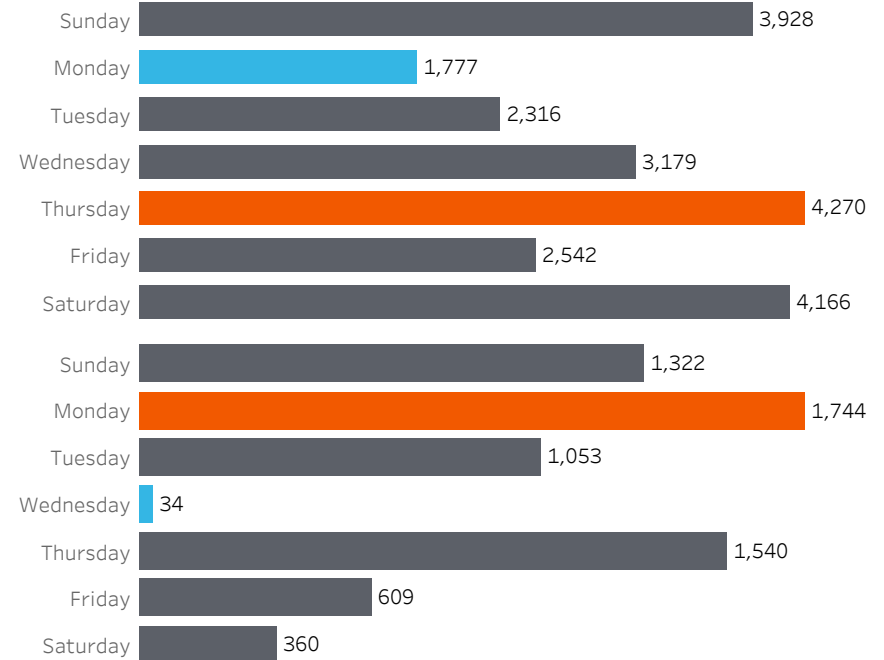

Gate and Vessel Activity - Last Week

Gate Moves

34,833

Total Gate Moves

Pier Moves

28,840

Total Pier Moves

	WT	NC
November 13, 2022	577	186
November 14, 2022	4,663	1,386
November 15, 2022	5,207	1,471
November 16, 2022	5,117	1,506
November 17, 2022	5,028	1,424
November 18, 2022	4,880	1,170
November 19, 2022	1,731	487

	WT	NC
November 13, 2022	3,928	1,322
November 14, 2022	1,777	1,744
November 15, 2022	2,316	1,053
November 16, 2022	3,179	34
November 17, 2022	4,270	1,540
November 18, 2022	2,542	609
November 19, 2022	4,166	360

Daily Avg. Turn Times - Last Week

■ WT ■ NC

	November 13, 2022	November 14, 2022	November 15, 2022	November 16, 2022	November 17, 2022	November 18, 2022	November 19, 2022
NC	17.26	35.45	23.45	18.59	21.56	21.89	16.68
WT	14.20	19.06	17.92	19.18	19.18	19.80	15.31