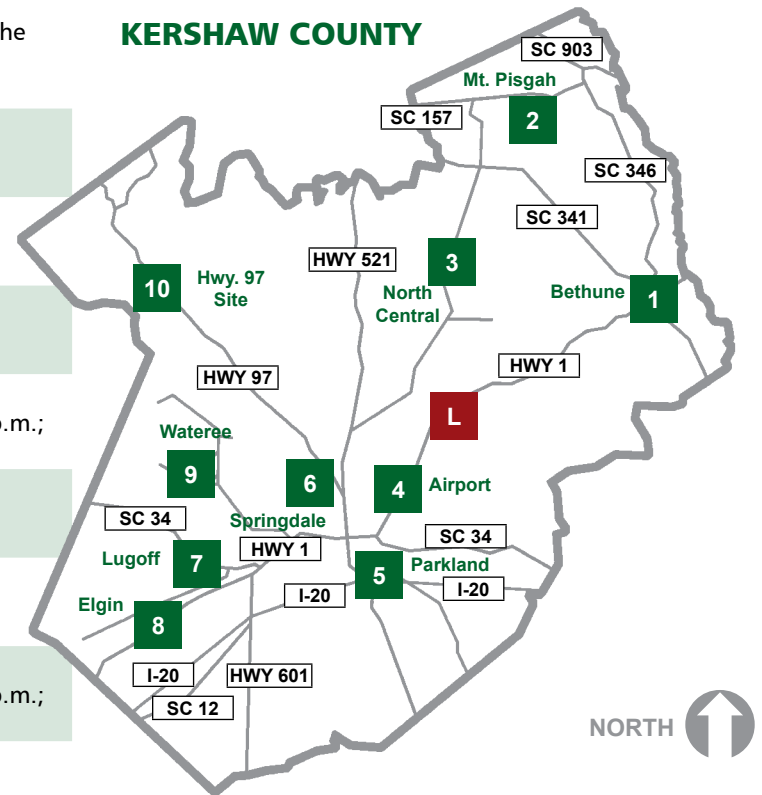

Telephone Directory

Keep material loose when placing it in the recycling bin.

DO NOT BAG RECYCLABLES!

RECYCLE RIGHT SC

2020

CALENDAR

RECYCLE RIGHT KERSHAW COUNTY!

Provided by Kershaw County Recycling Convenience Centers • www.kershaw.sc.gov

- 1 BETHUNE**, 108 Walton St., Bethune
HOURS: Monday, Tuesday, Thursday, Friday and Saturday, 7 a.m. to 6 p.m.
- 2 MT. PISGAH**, 1663 Jones Rd., Kershaw
HOURS: Monday, Tuesday, Thursday, Friday and Saturday, 7 a.m. to 6 p.m.
- 3 NORTH CENTRAL**, 629 Keys Ln., Kershaw
HOURS: Monday, Tuesday, Wednesday, Friday and Saturday, 7 a.m. to 6 p.m.
- 4 AIRPORT**, 670 Hwy. 1 North, Camden
HOURS: Monday, Tuesday, Thursday, Friday and Saturday, 6 a.m. to 6 p.m.; Wednesday, 8 a.m. to 2 p.m.; Sunday, 1 p.m. to 5 p.m.
- 5 PARKLANE**, 23 Black River Rd., Camden
HOURS: Monday, Tuesday, Thursday, Friday and Saturday, 7 a.m. to 6 p.m.
- 6 SPRINGDALE**, 2752 Springdale Dr., Camden
HOURS: Monday, Tuesday, Thursday, Friday and Saturday, 6 a.m. to 6 p.m.
- 7 LUGOFF**, 60 Reclamation Rd., Lugoff
HOURS: Monday, Tuesday, Thursday, Friday and Saturday, 6 a.m. to 6 p.m.; Wednesday, 8 a.m. to 2 p.m.; Sunday, 1 p.m. to 5 p.m.
- 8 ELGIN**, 2328 Hwy. 1 South, Elgin
HOURS: Monday, Tuesday, Thursday, Friday and Saturday, 6 a.m. to 6 p.m.; Sunday, 1 p.m. to 5 p.m.
- 9 WATEREE**, 1561 Wateree Dam Rd., Ridgeway
HOURS: Monday, Tuesday, Thursday, Friday and Saturday, 6 a.m. to 6 p.m.; Sunday, 8 a.m. to 6 p.m.
- 10 HWY. 97**, 3007 John G. Richards Rd., Camden
HOURS: Monday, Tuesday, Thursday, Friday and Saturday, 6 a.m. to 6 p.m.; Sunday, 1 p.m. to 5 p.m.

After the feast, recycle the grease. All Kershaw County Recycling Centers accept used cooking oil.

NOVEMBER 2020

SUNDAY	MONDAY	TUESDAY	WEDNESDAY	THURSDAY	FRIDAY	SATURDAY
1 Daylight Savings Time Ends	2	3	4	5	6	7
8	9	10	11 Veterans Day	12	13	14
15 America Recycles Day	16	17	18	19	20	21
22	23	24	25	26 Thanksgiving	27	28
29	30					