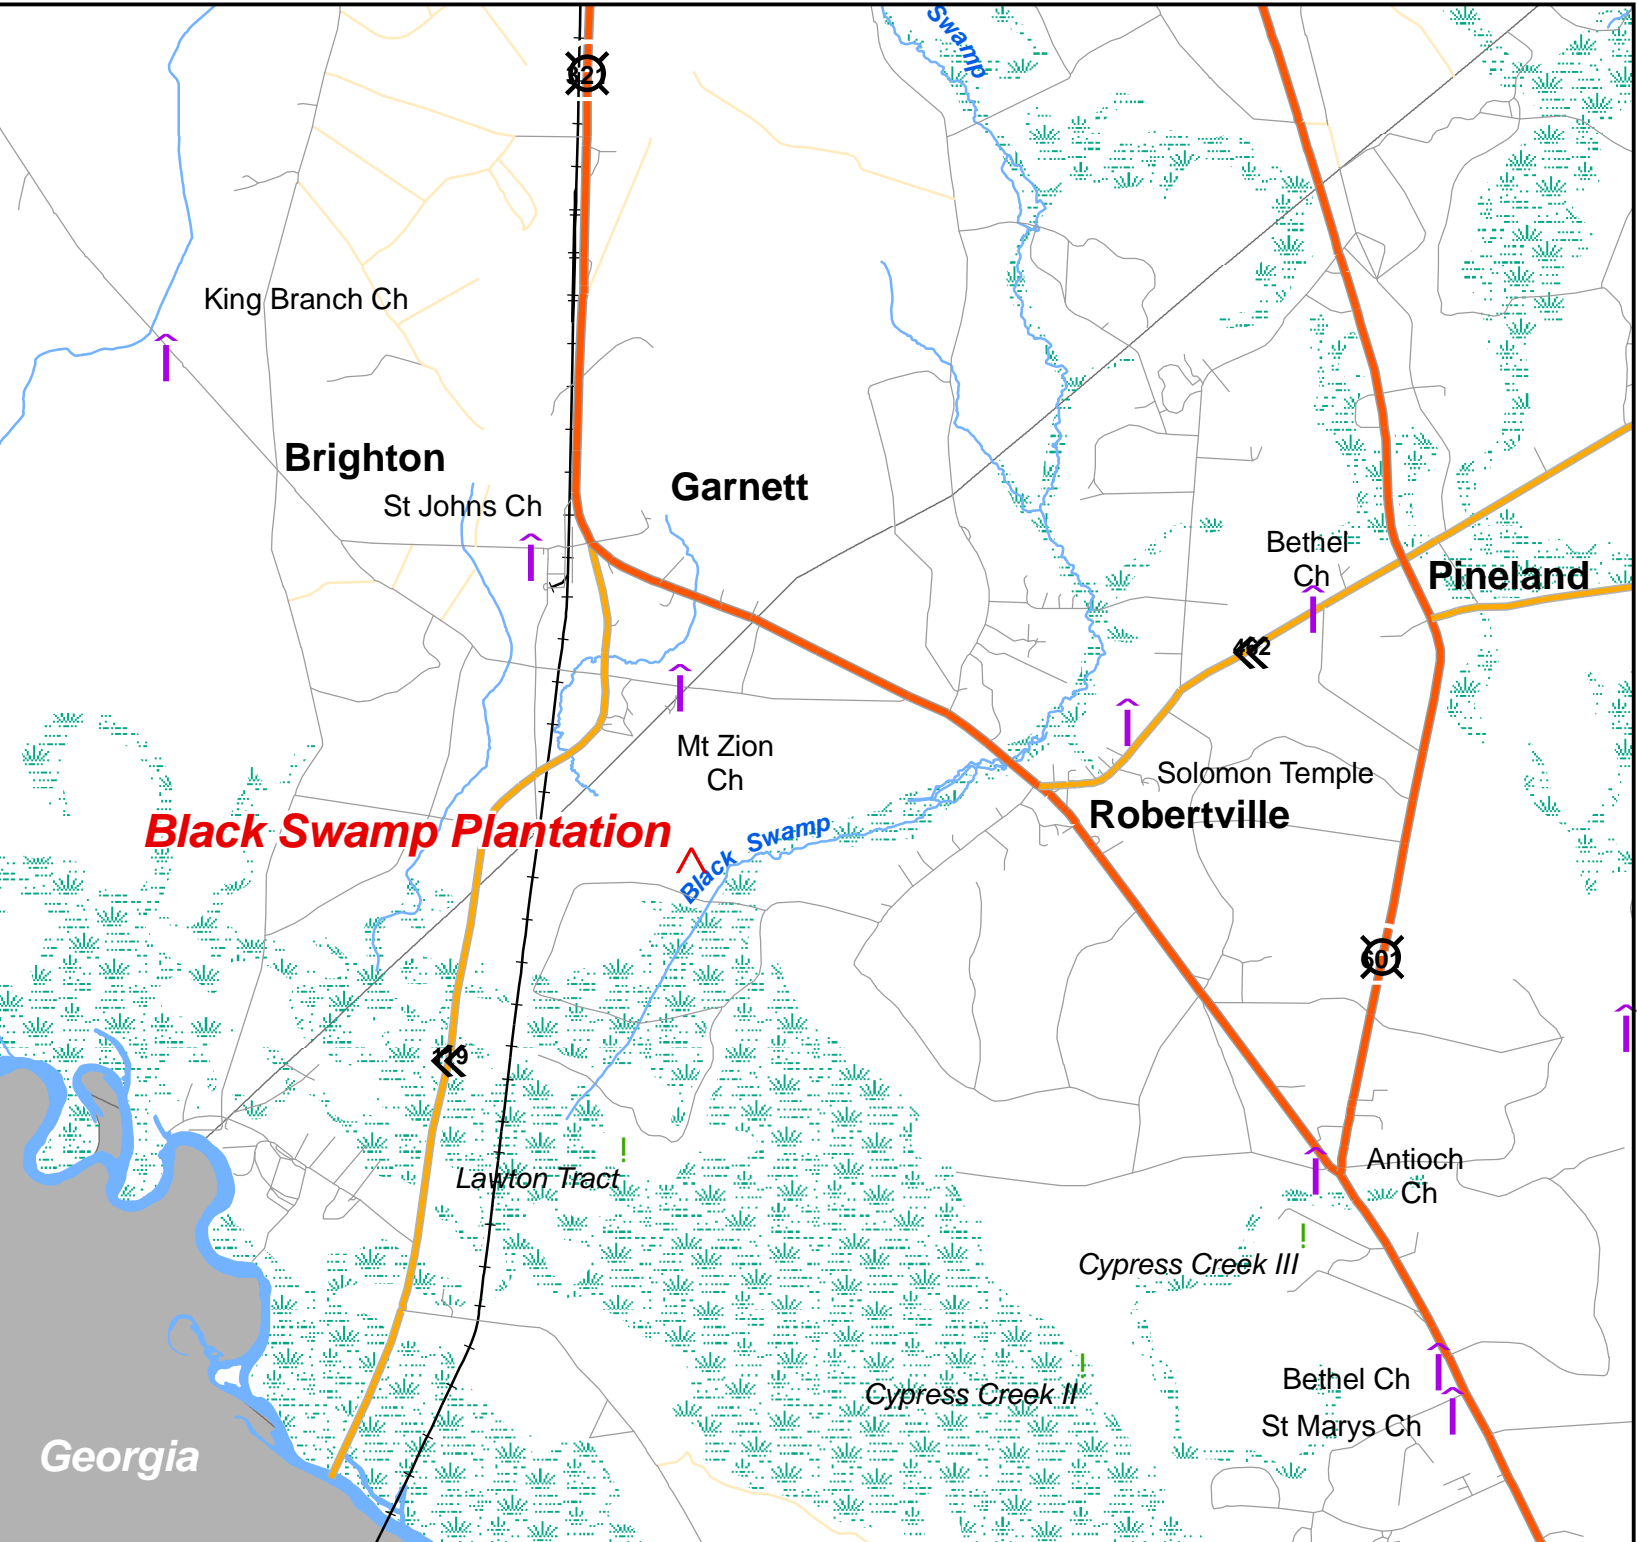

# South Carolina Conservation Bank - Black Swamp Plantation

- SCCBank Property**
- SCCBank Location
  - SCCBank Other Locations
  - Churches
  - Schools
  - Interstate
  - Highway
  - Major Road
  - Local Road
  - Minor Road
  - Other Road
  - Ramp
  - Water Bodies

0 .375 .75 1.5 Miles  
1 inch equals 1.1 miles

Georgia