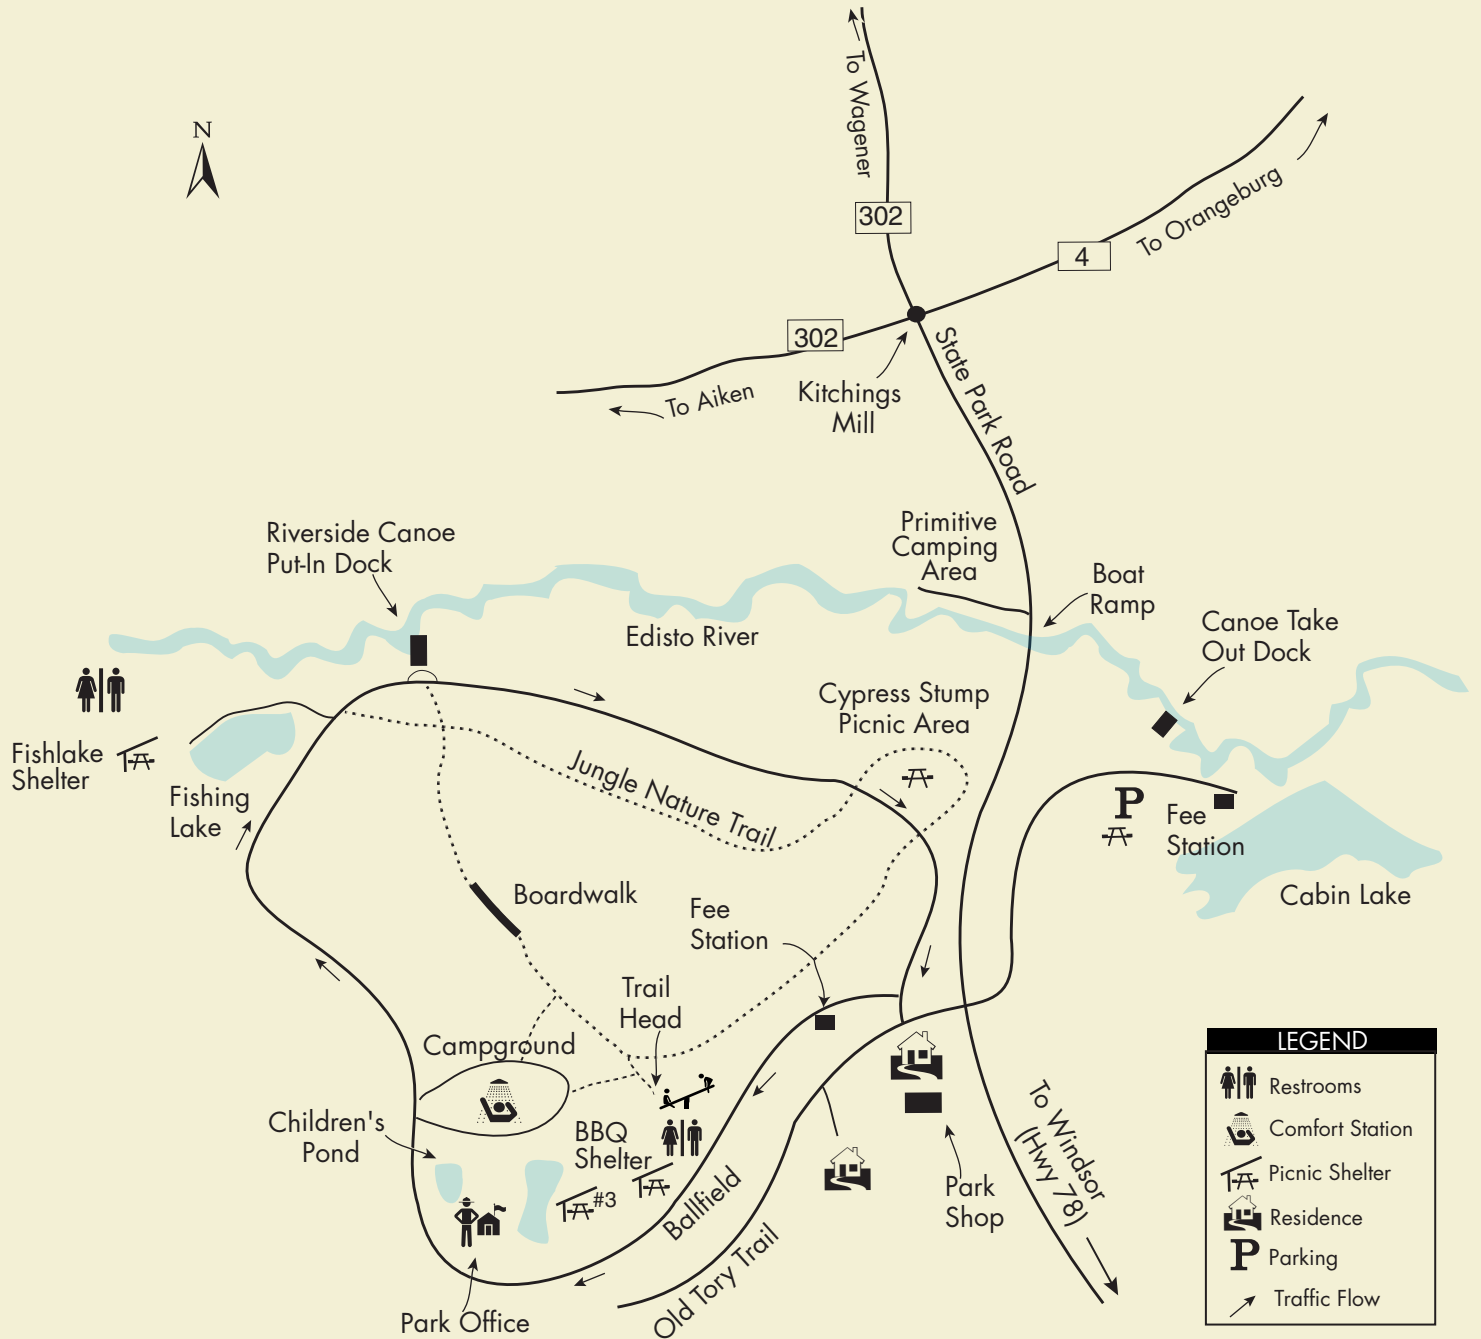

AIKEN

State Natural Area

LEGEND

- Restrooms
- Comfort Station
- Picnic Shelter
- Residence
- Parking
- Traffic Flow