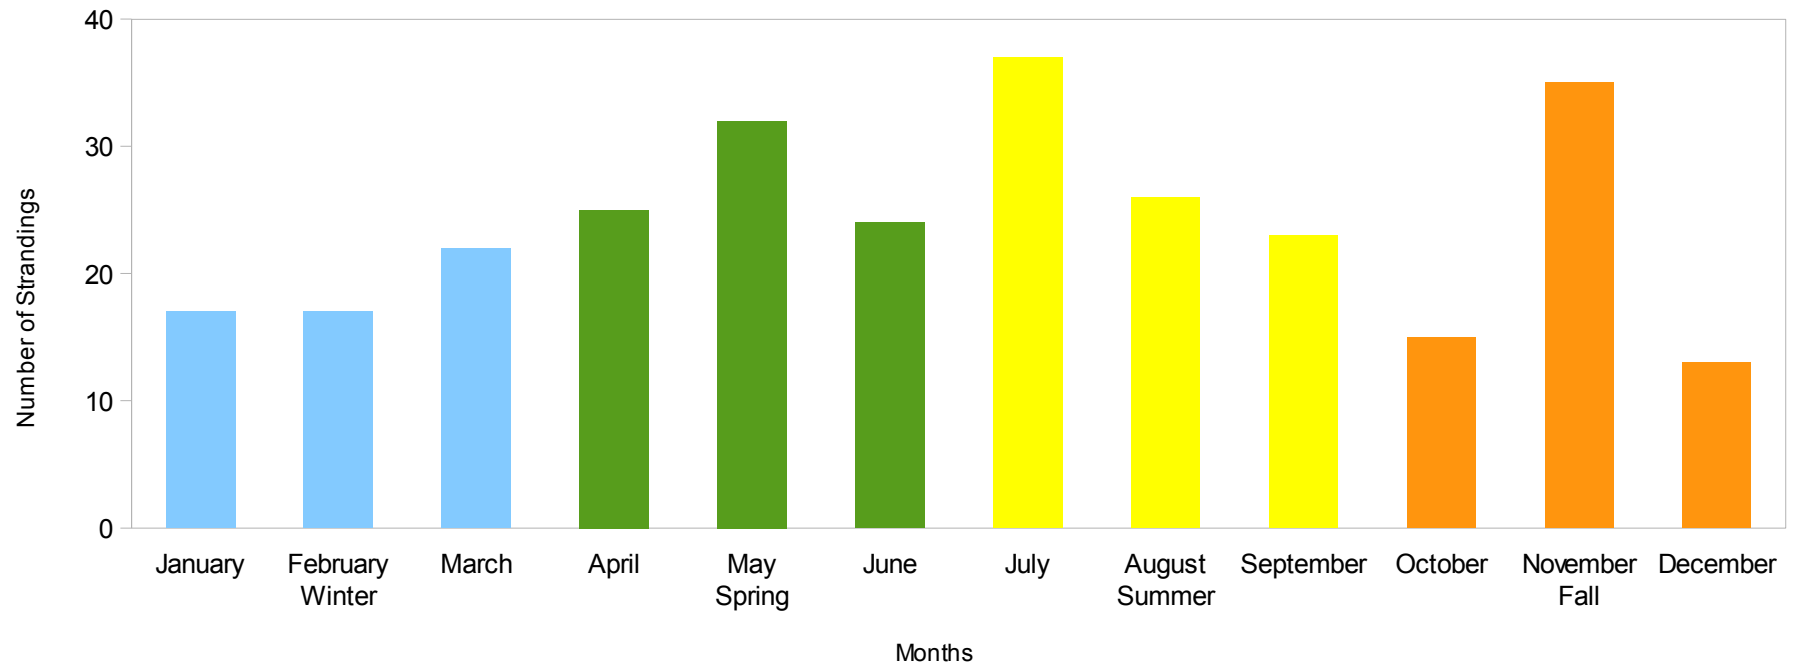

Beaufort Monthly Stranding Data 1992-2002

Charleston Monthly Stranding Data 1992-2002

Georgetown Monthly Stranding Data 1992-2002

Horry Monthly Stranding Data 1992-2002