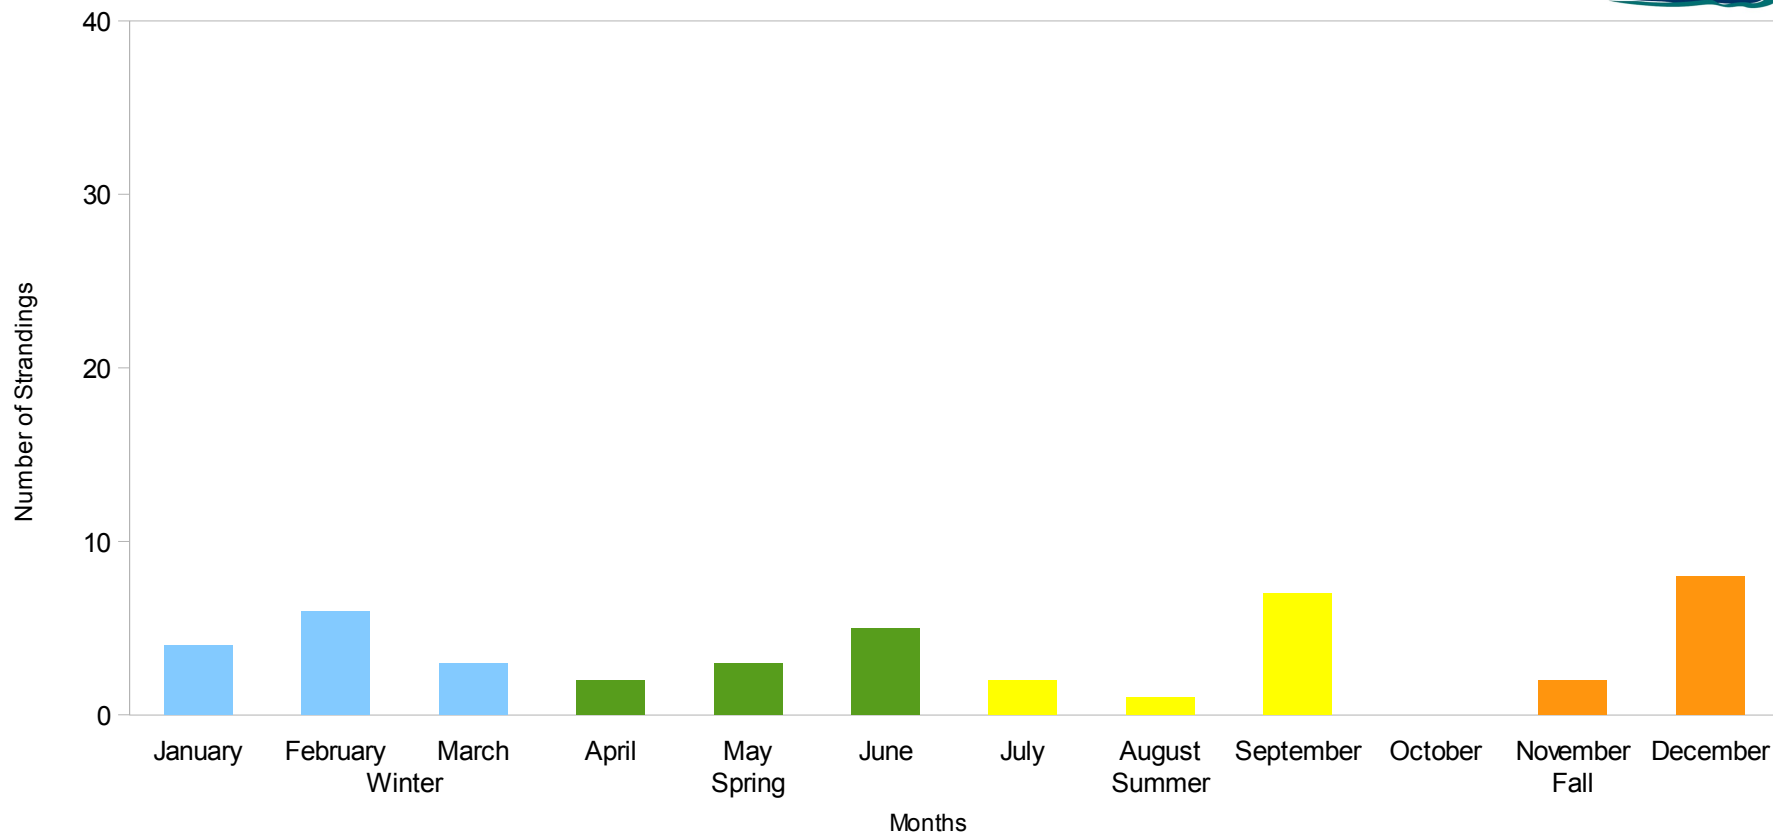

Beaufort Monthly Stranding Data 1992-2002

Charleston Monthly Stranding Data 1992-2002

Georgetown Monthly Stranding Data 1992-2002

Horry Monthly Stranding Data 1992-2002