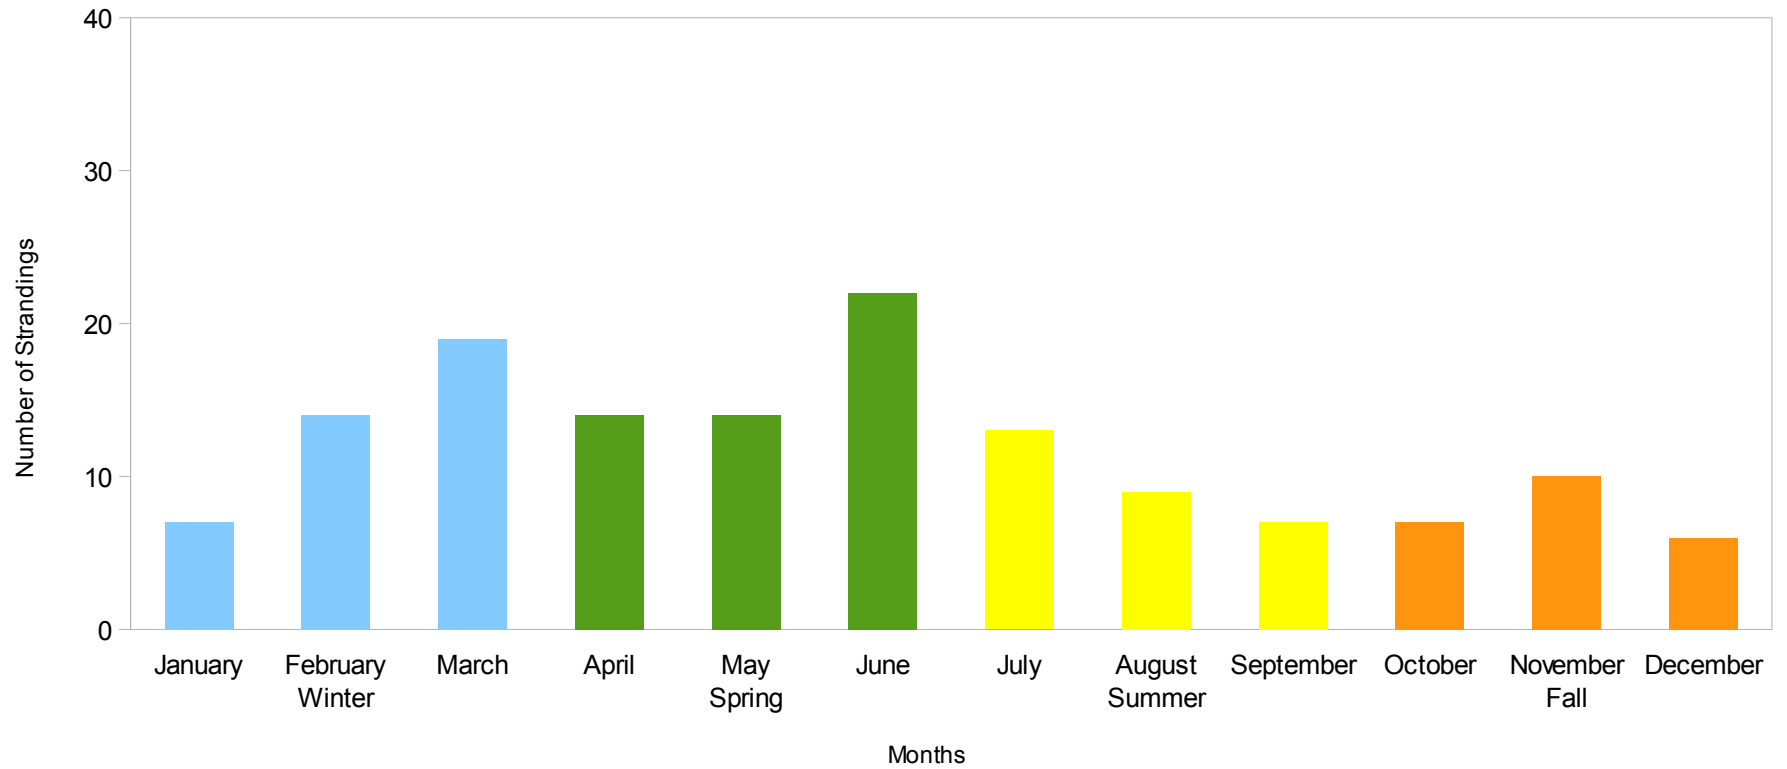

Beaufort Monthly Stranding Data 1992-2002

Charleston Monthly Stranding Data 1992-2002

Georgetown Monthly Stranding Data 1992-2002

Horry Monthly Stranding Data 1992-2002