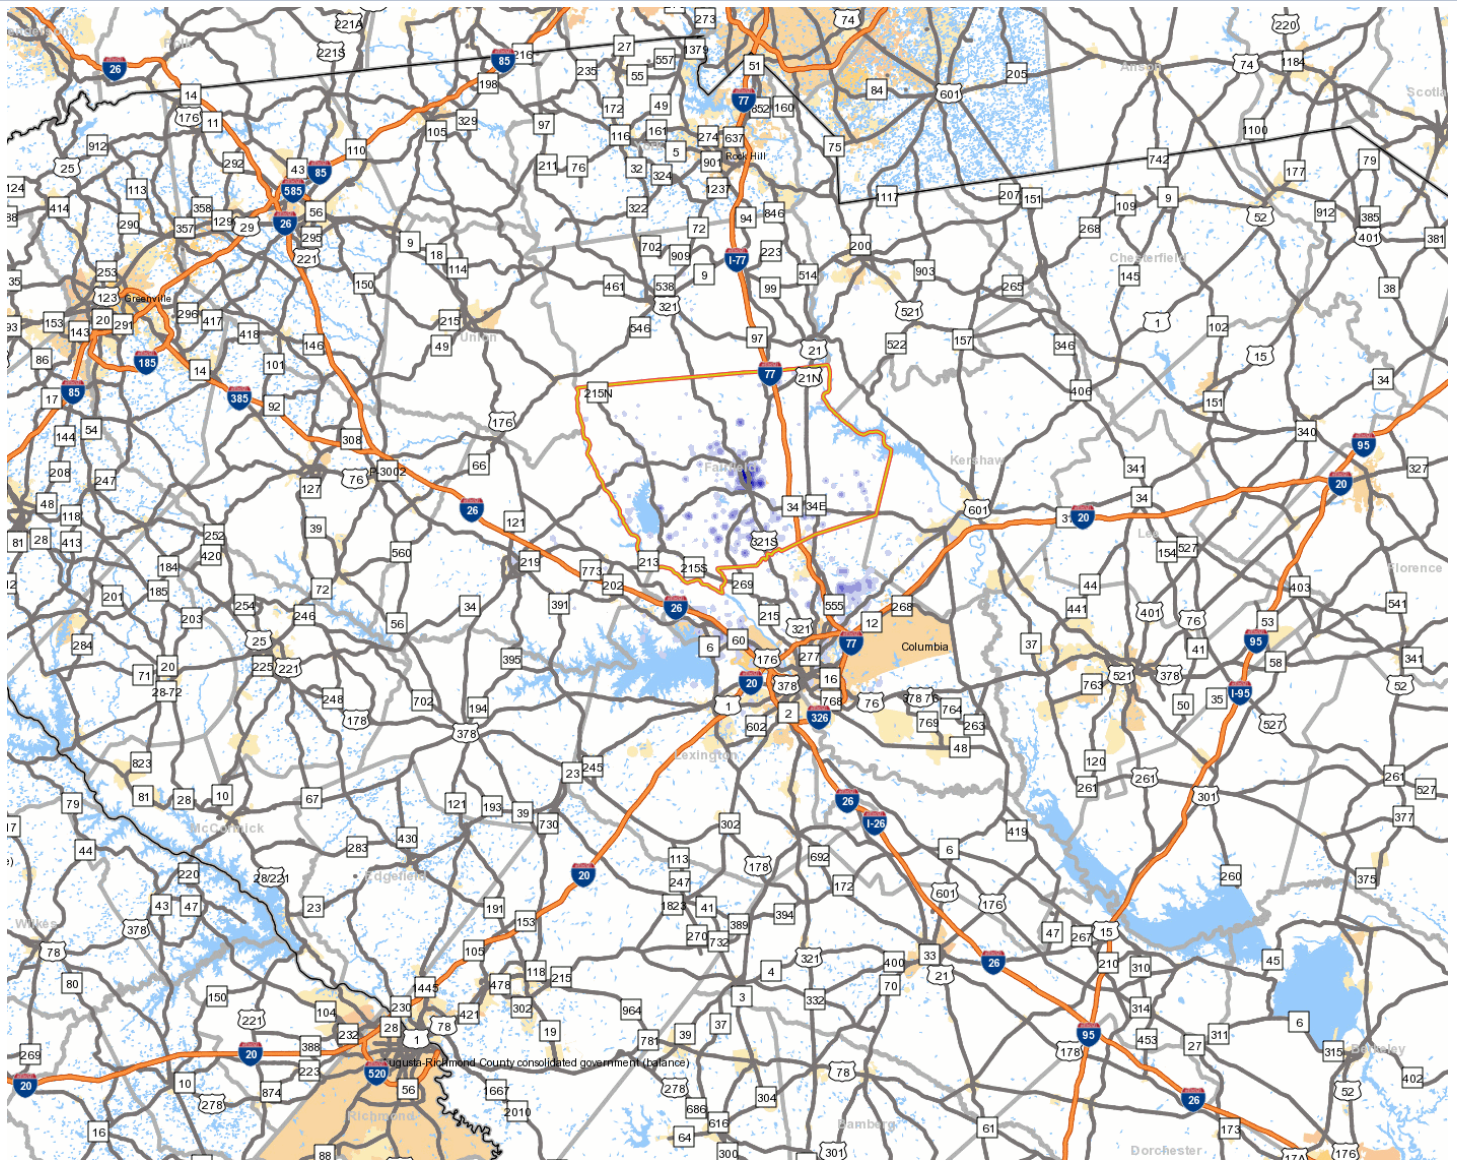

**Fairfield County**

County Seat: Winnsboro

Website: [www.fairfieldsc.com](http://www.fairfieldsc.com)

**Where Workers Who Live in Fairfield County Work**

% of Workers	Work in County	State
33.00%	Richland County	South Carolina
24.40%	Fairfield County	South Carolina
8.20%	Lexington County	South Carolina
4.50%	Greenville County	South Carolina
3.90%	Newberry County	South Carolina
3.50%	York County	South Carolina
2.80%	Chester County	South Carolina
2.60%	Spartanburg County	South Carolina
1.50%	Kershaw County	South Carolina
1.30%	Charleston County	South Carolina
14.40%	All Other Counties	South Carolina

**Where Workers Who Work in Fairfield County Live**

% of Workers	Work In County	State
36.40%	Fairfield County	South Carolina
18.30%	Richland County	South Carolina
7.70%	Lexington County	South Carolina
3.40%	Chester County	South Carolina
3.10%	Newberry County	South Carolina
3.10%	Kershaw County	South Carolina
2.30%	Laurens County	South Carolina
1.70%	Orangeburg County	South Carolina
1.70%	York County	South Carolina
1.60%	Greenville County	South Carolina
20.50%	All Other Counties	South Carolina