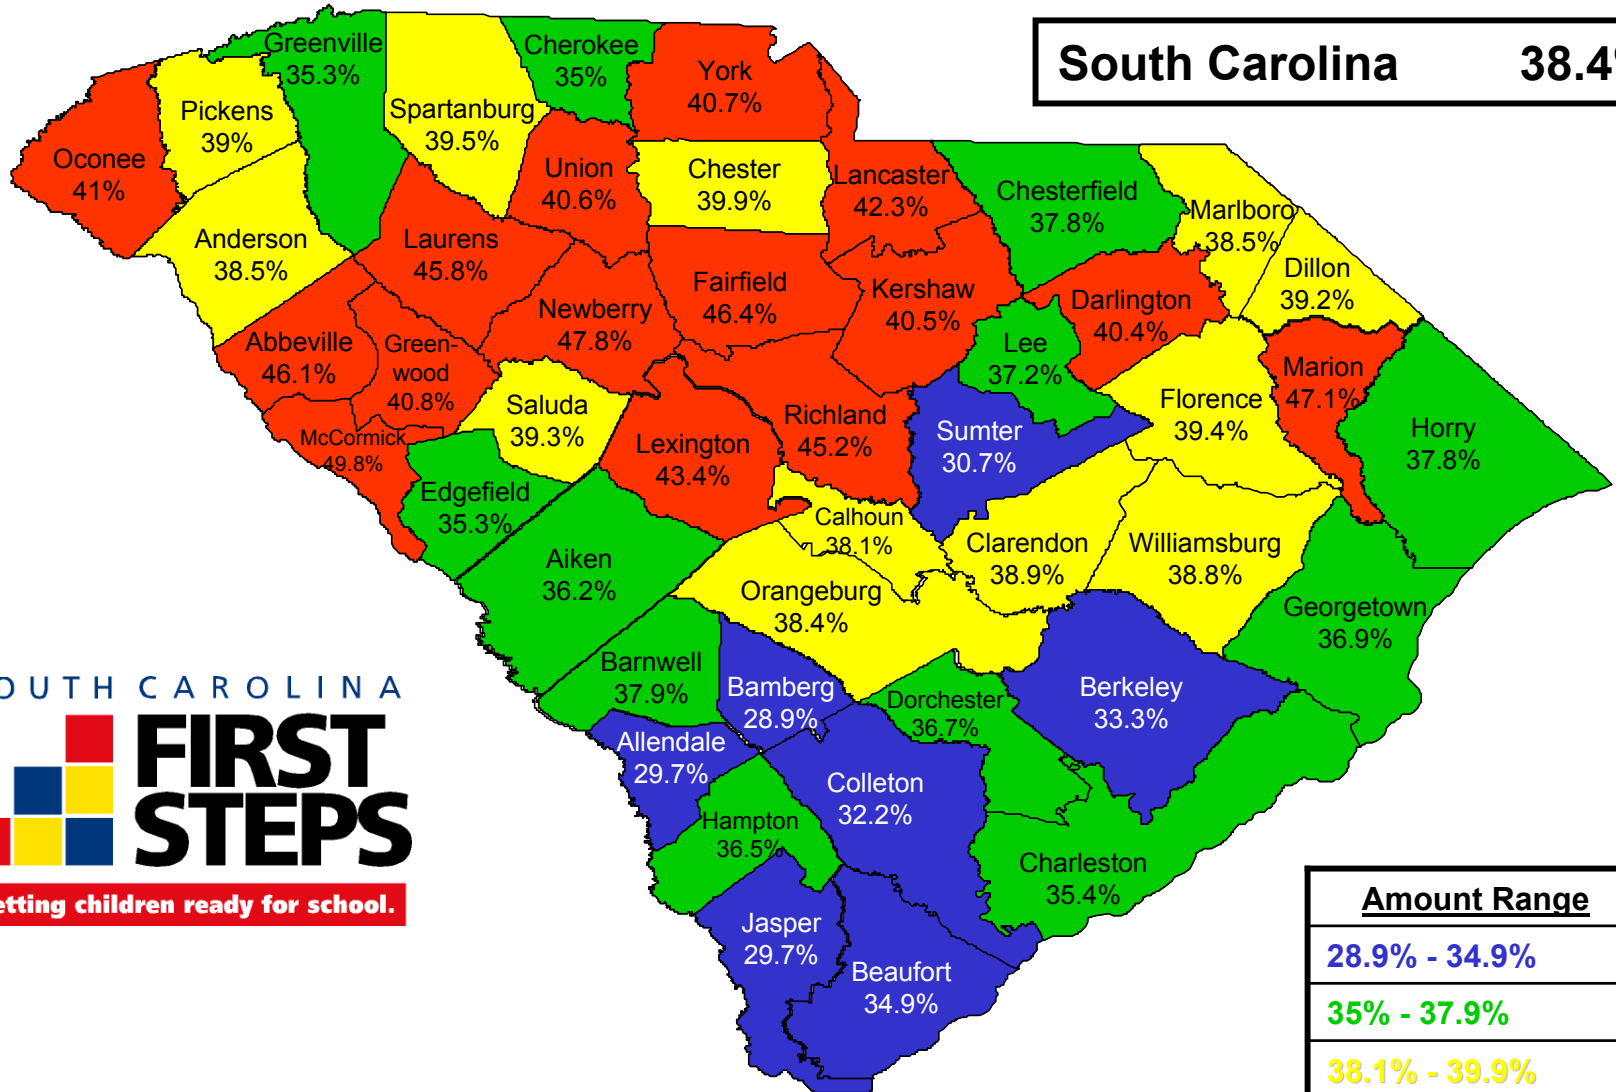

Percentage of Both Parents Working 35+ Hours/Week in South Carolina

South Carolina 38.4%

Amount Range
28.9% - 34.9%
35% - 37.9%
38.1% - 39.9%
40.4% - 49.8%

SOURCE: US Census 2000