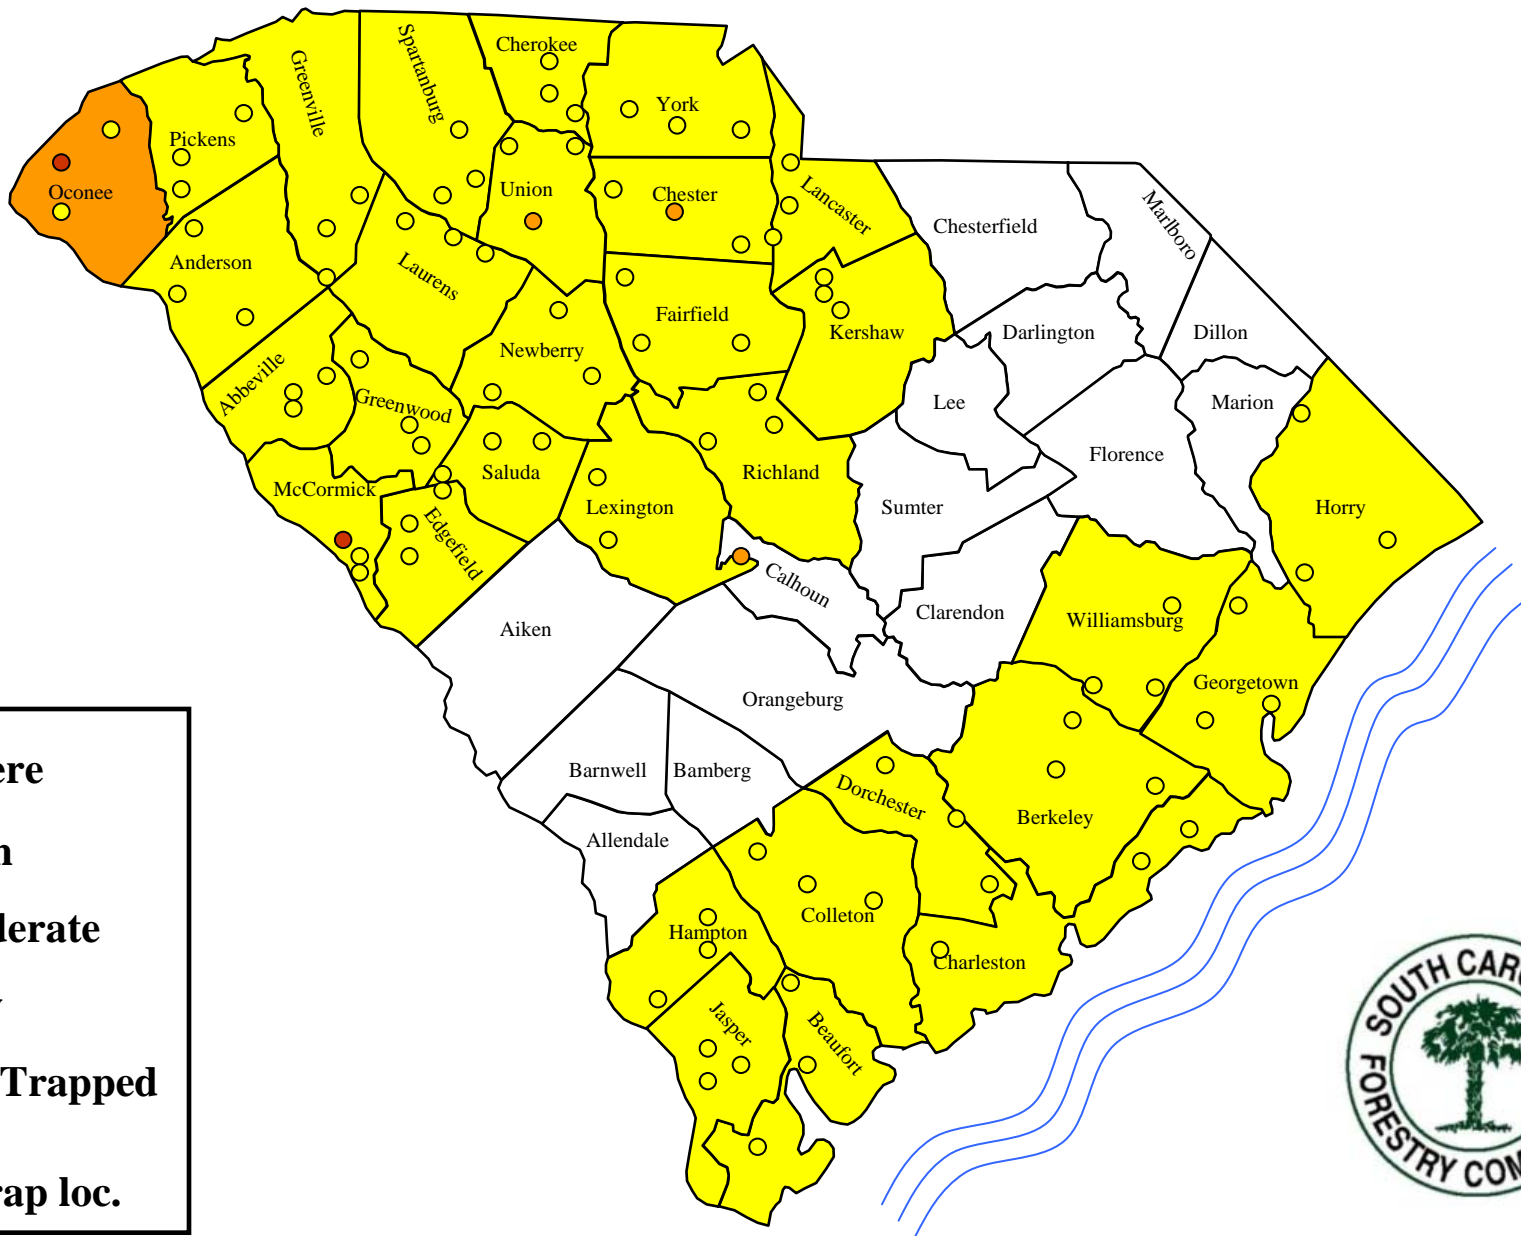

2010 Southern Pine Beetle Pheromone Trapping Predictions

Severe

High

Moderate

Low

Not Trapped

○ ~ Trap loc.