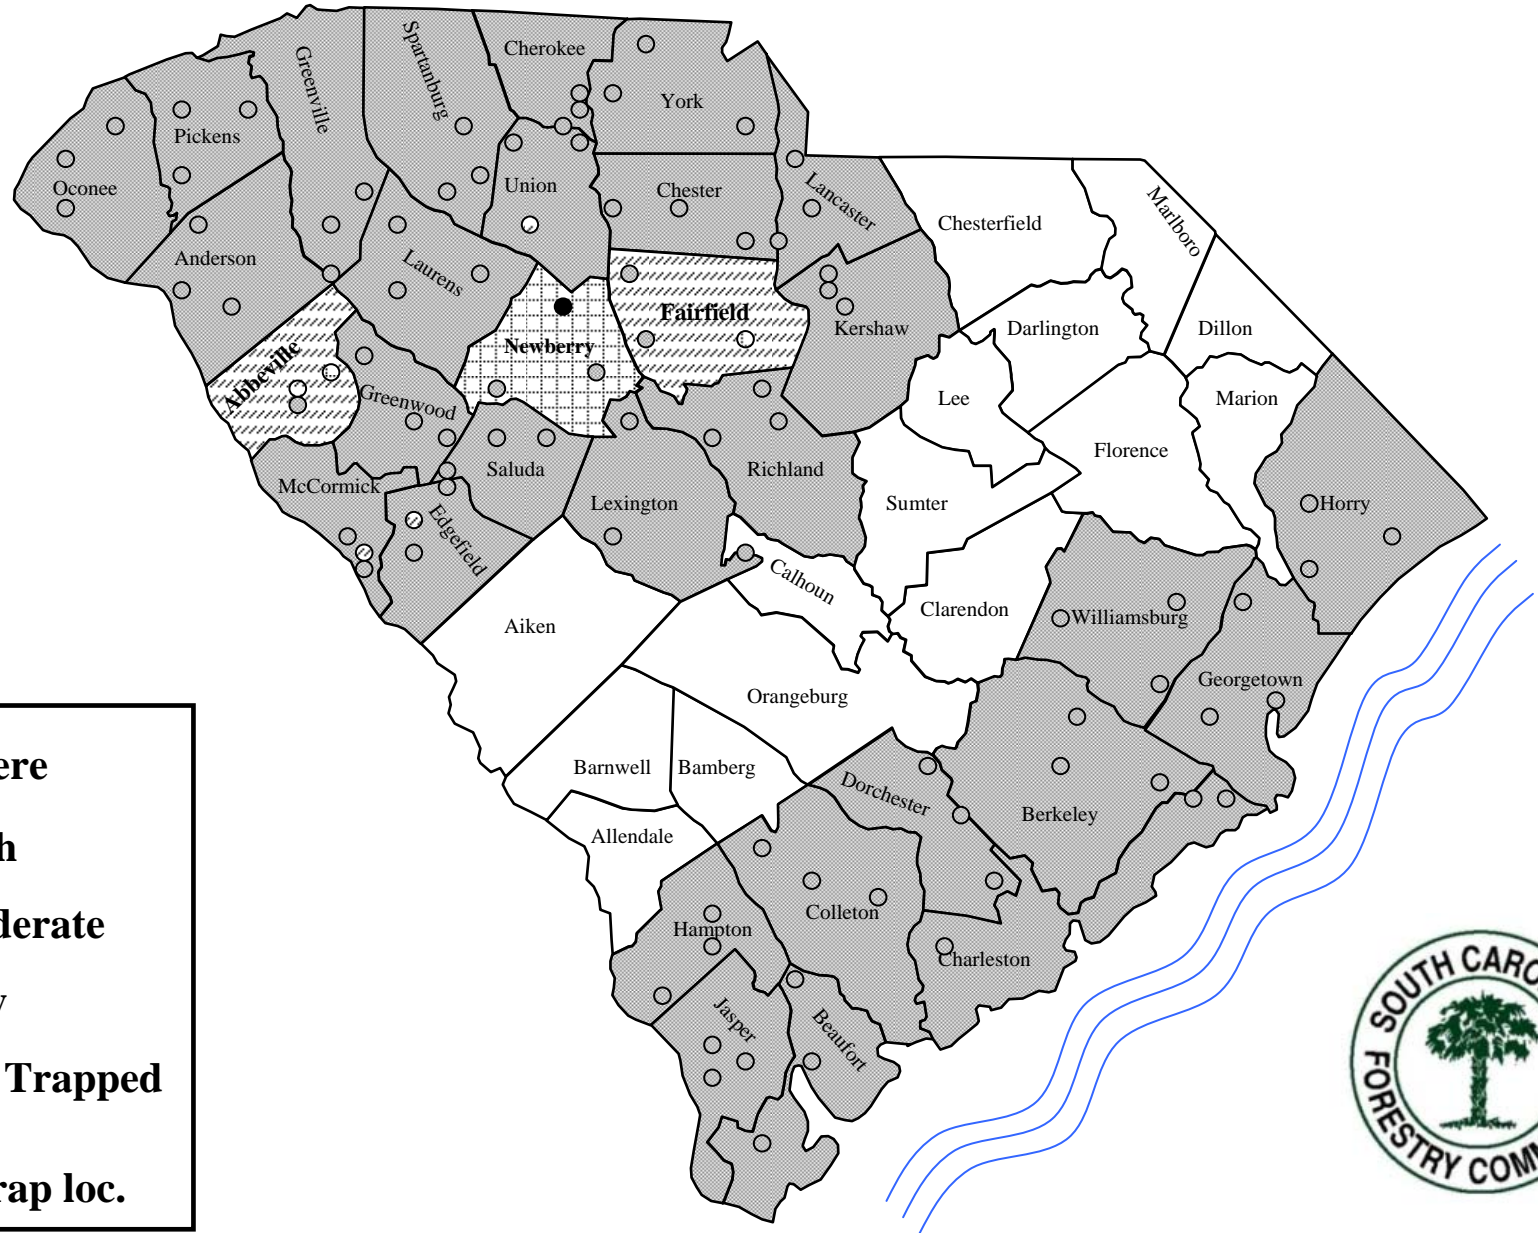

2007 Southern Pine Beetle Pheromone Trapping Predictions

	Severe
	High
	Moderate
	Low
	Not Trapped
	~ Trap loc.