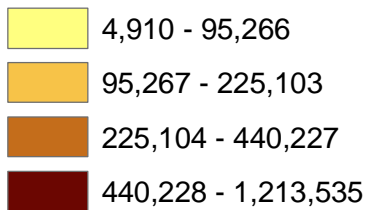

South Carolina Public Libraries Juvenile Circulation, 2006

Juvenile Circulation Total

Chapin Memorial: 87,795