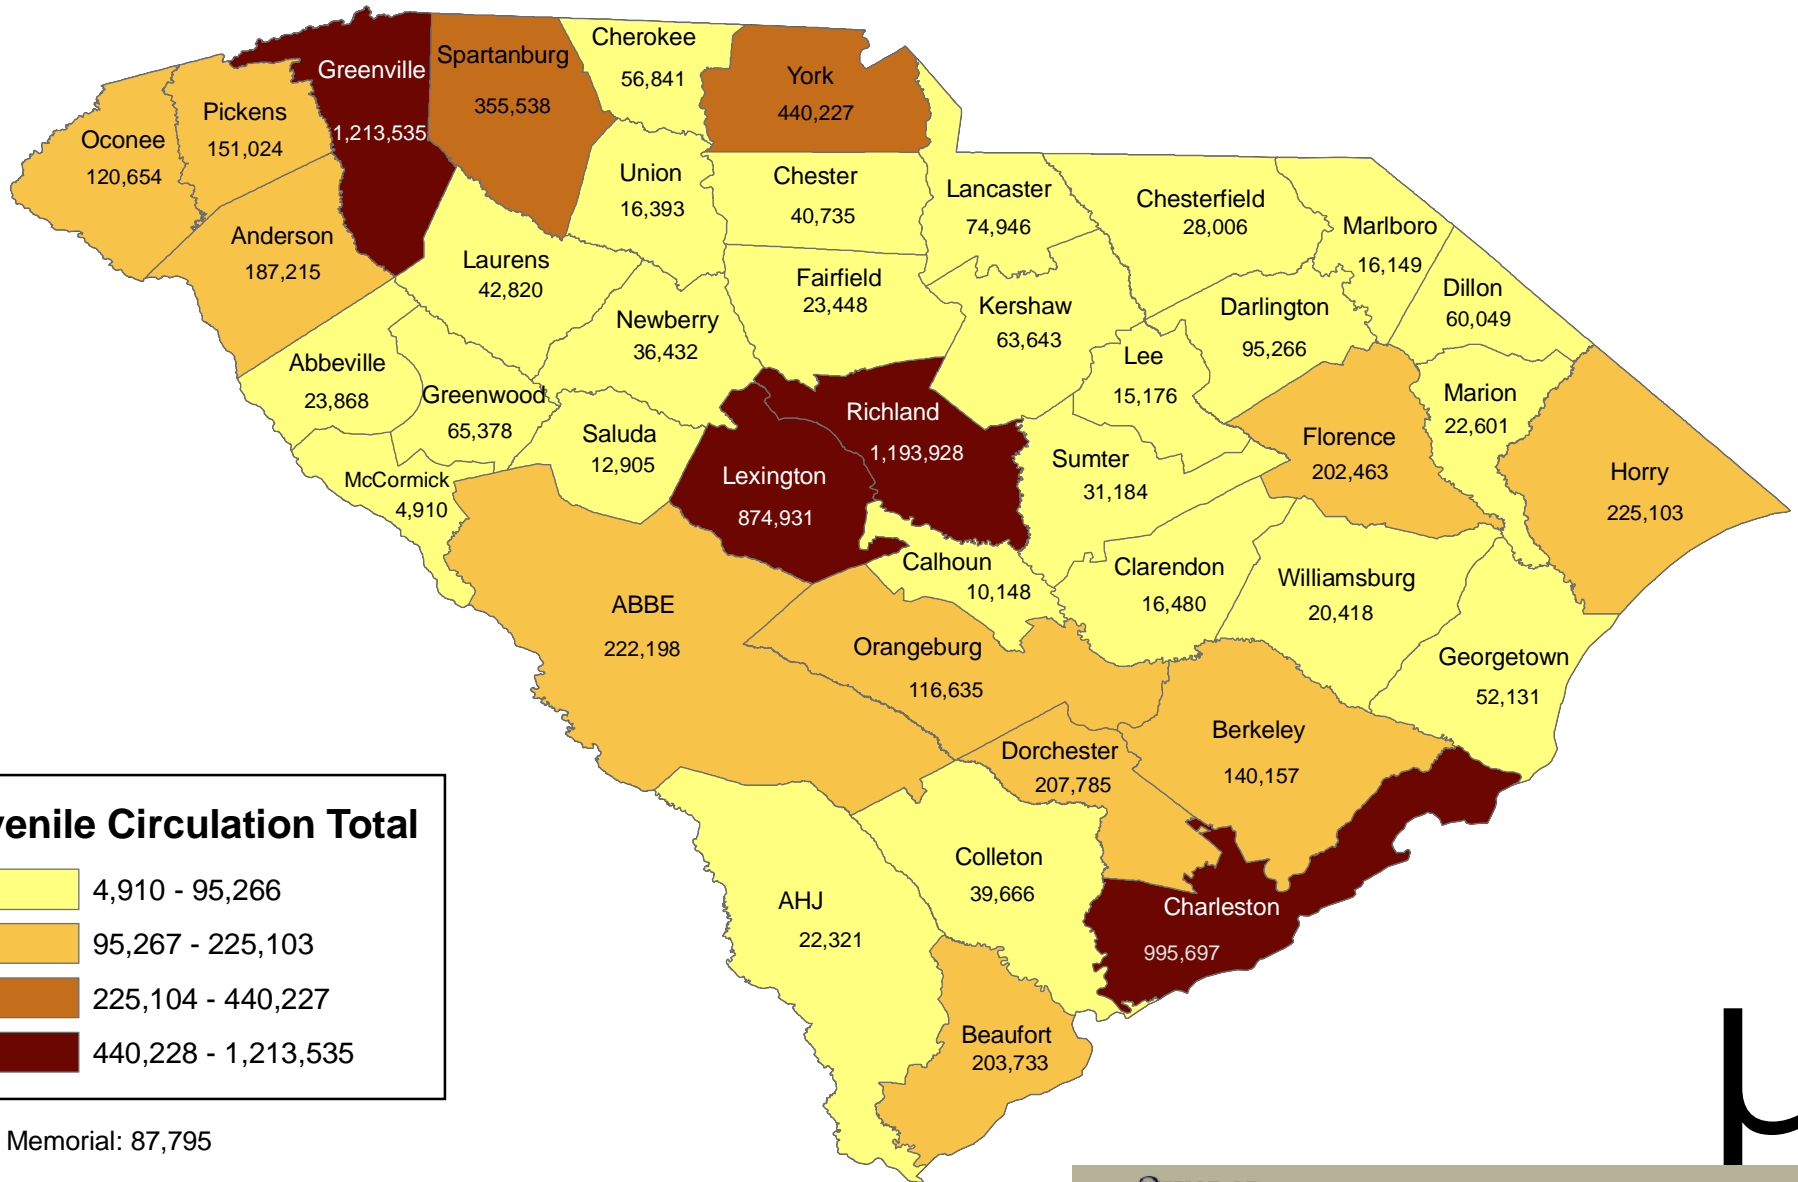

South Carolina Public Libraries Juvenile Circulation, 2006

Juvenile Circulation Total

Chapin Memorial: 87,795