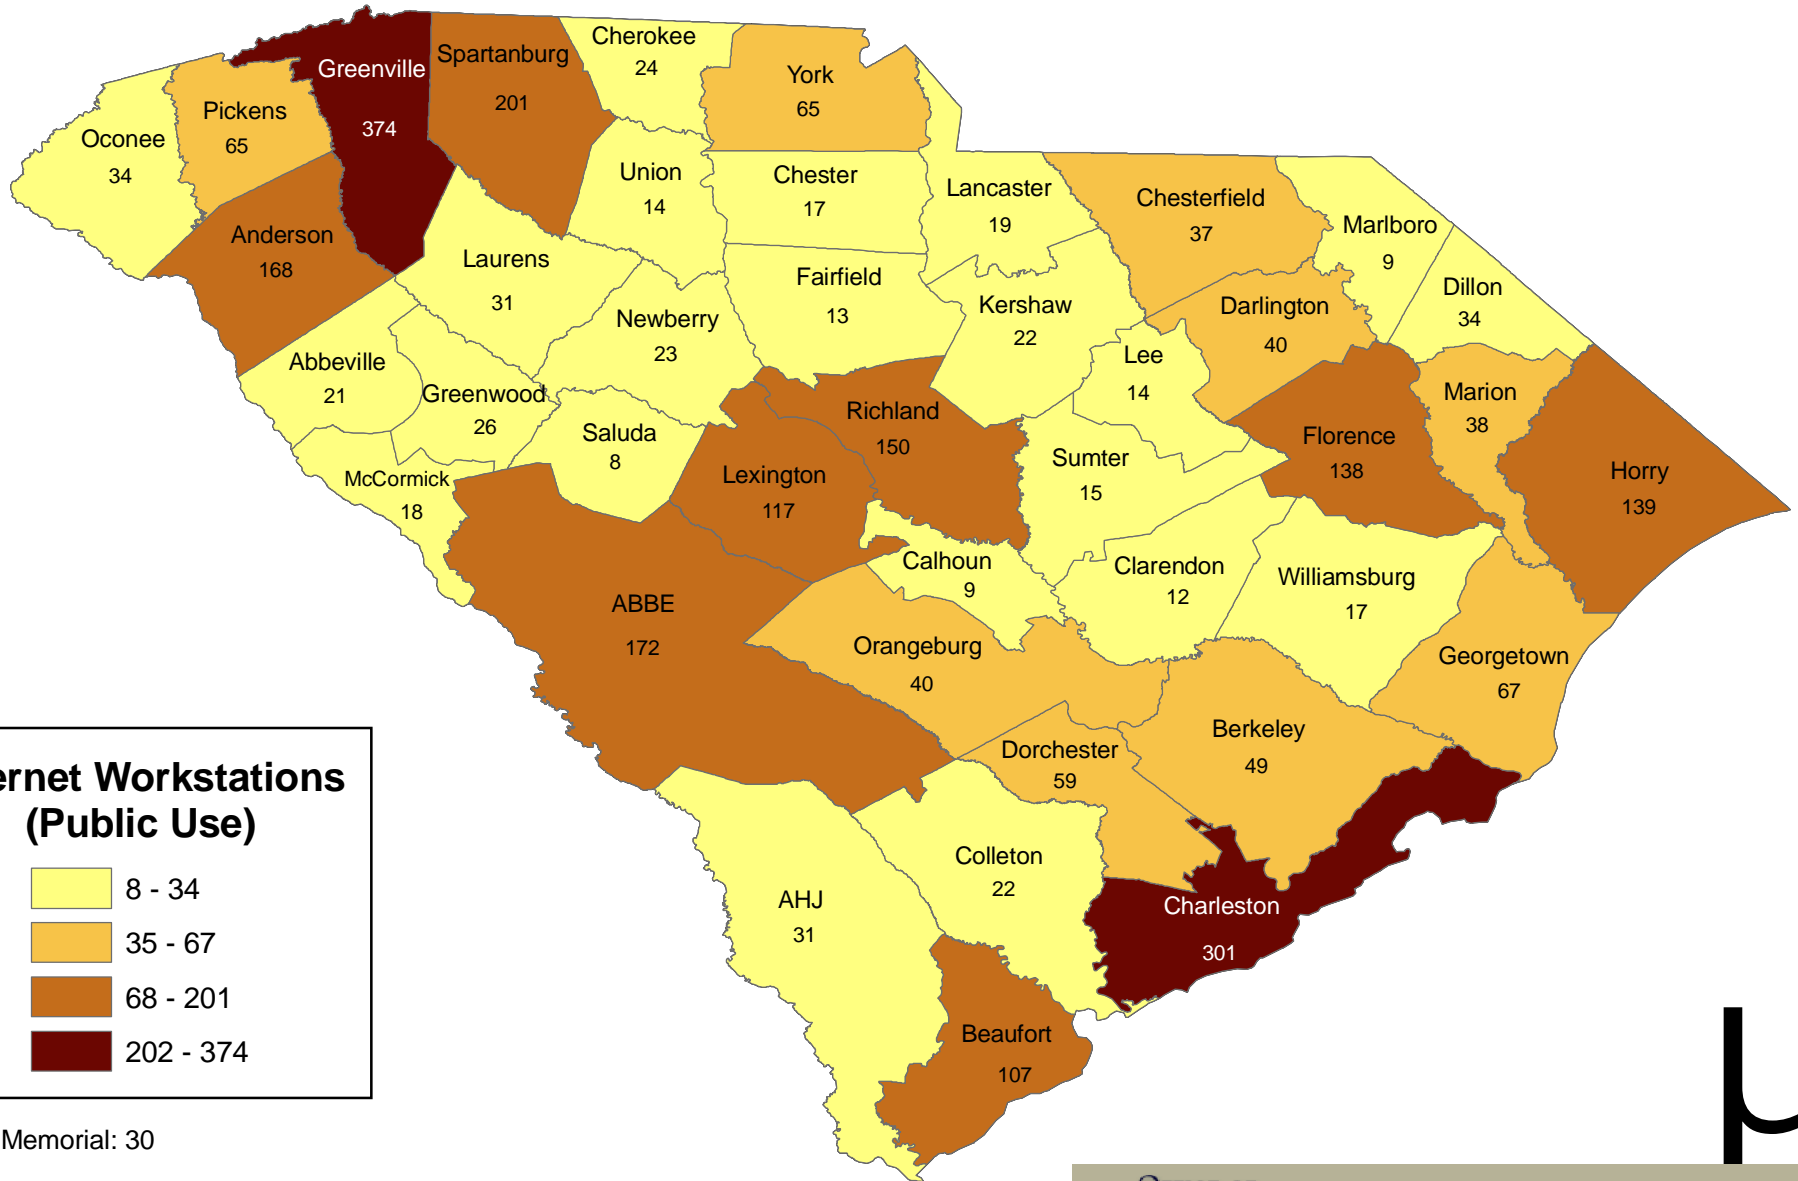

South Carolina Public Libraries Public Use Internet Workstations, 2006

Internet Workstations (Public Use)

Chapin Memorial: 30