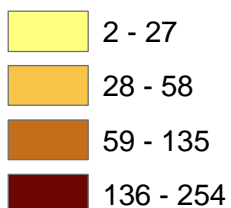

South Carolina Public Libraries FTE Staff (40 hr. Week) 2006

FTE Staff

Chapin Memorial: 12