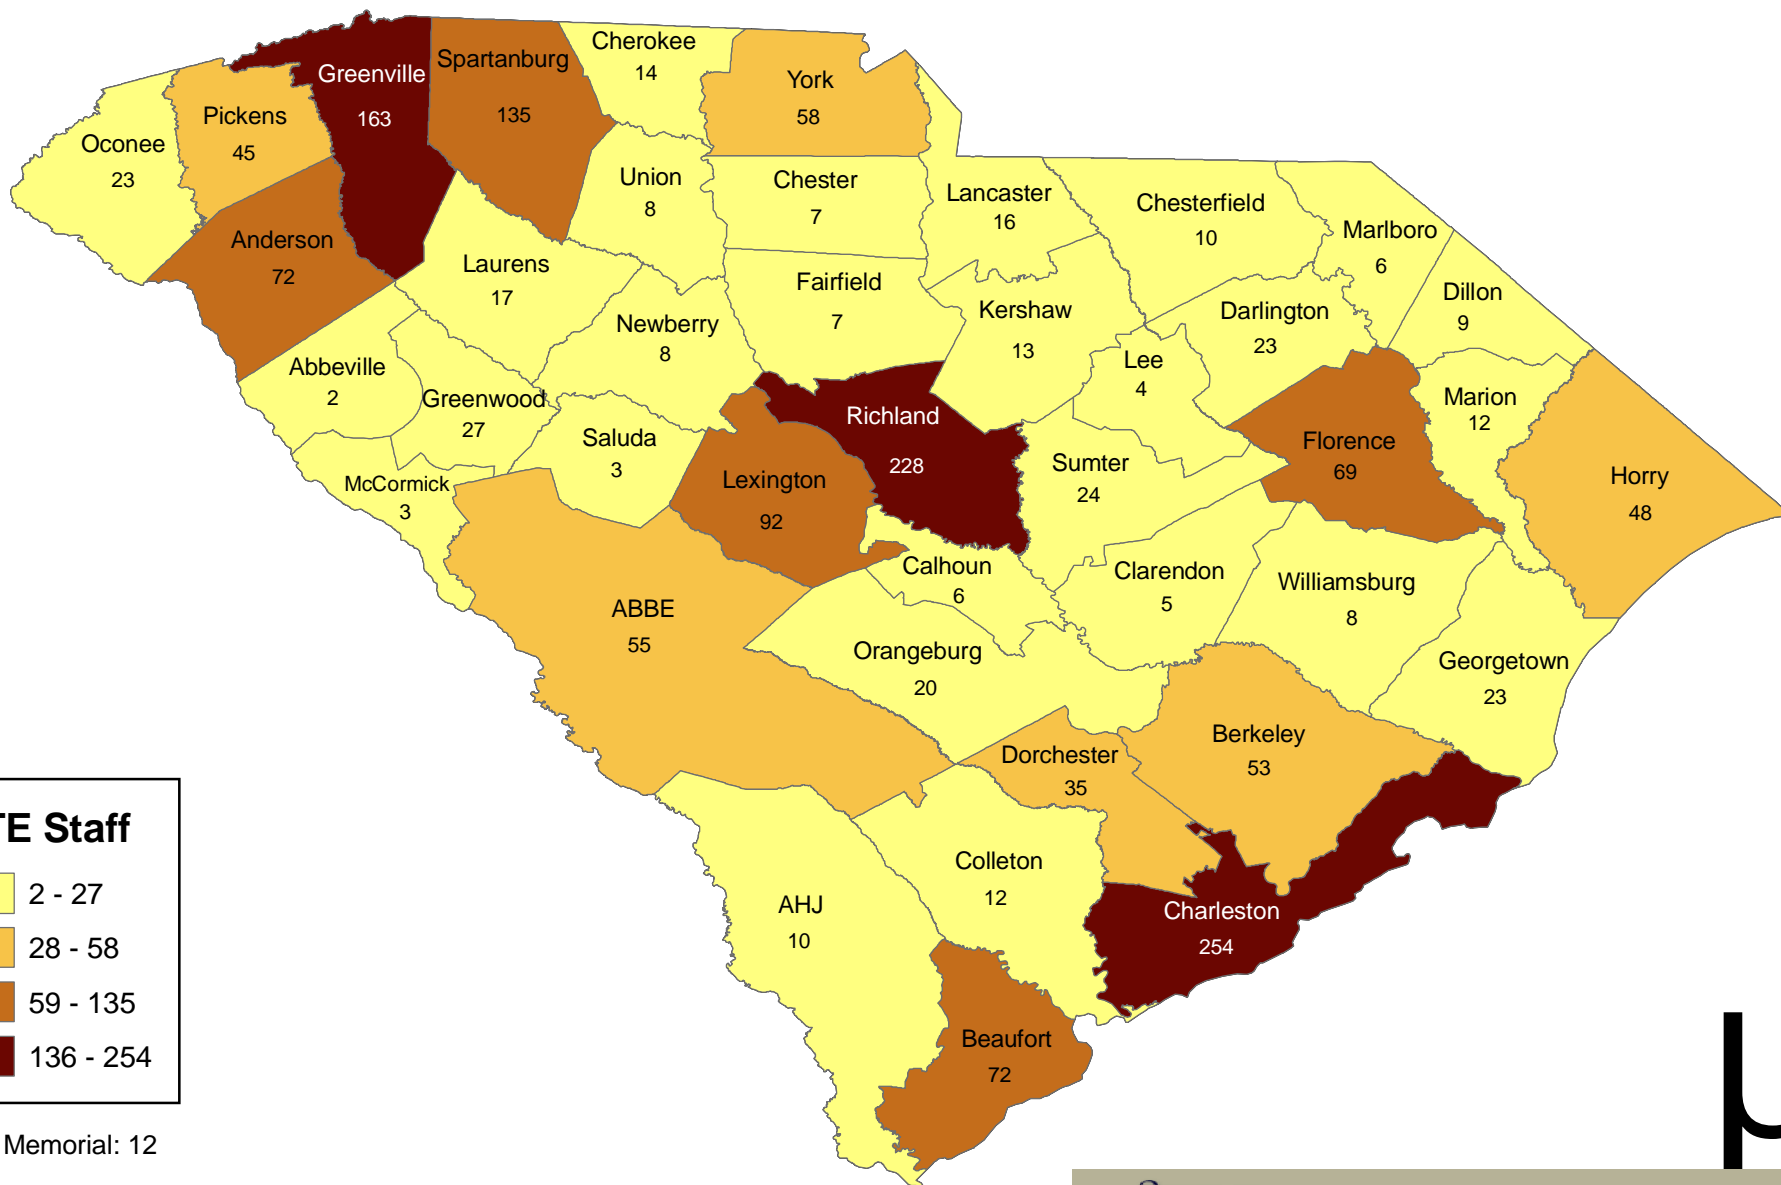

South Carolina Public Libraries FTE Staff (40 hr. Week) 2006

FTE Staff

Chapin Memorial: 12