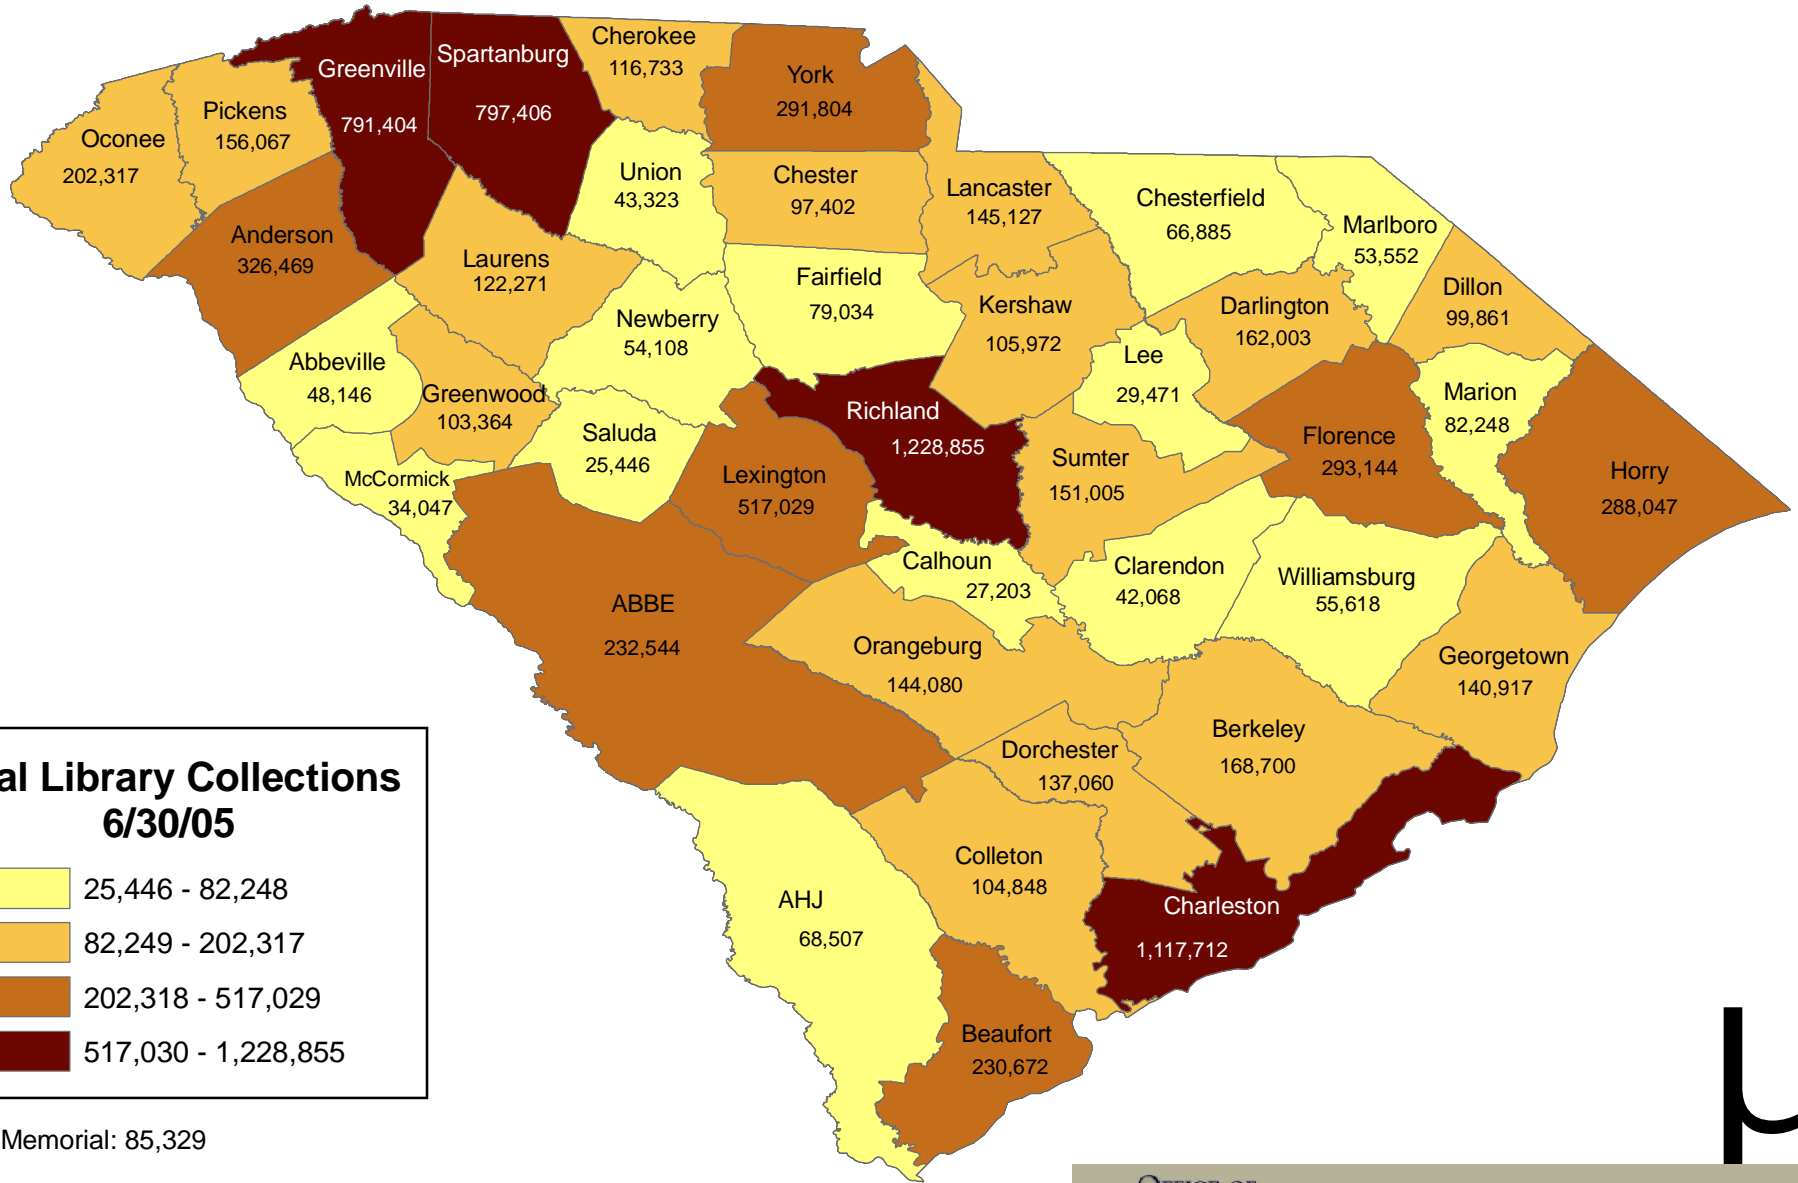

South Carolina Public Libraries Total Items Held as of 6/30/05

**Total Library Collections
6/30/05**

- 25,446 - 82,248
- 82,249 - 202,317
- 202,318 - 517,029
- 517,030 - 1,228,855

Chapin Memorial: 85,329