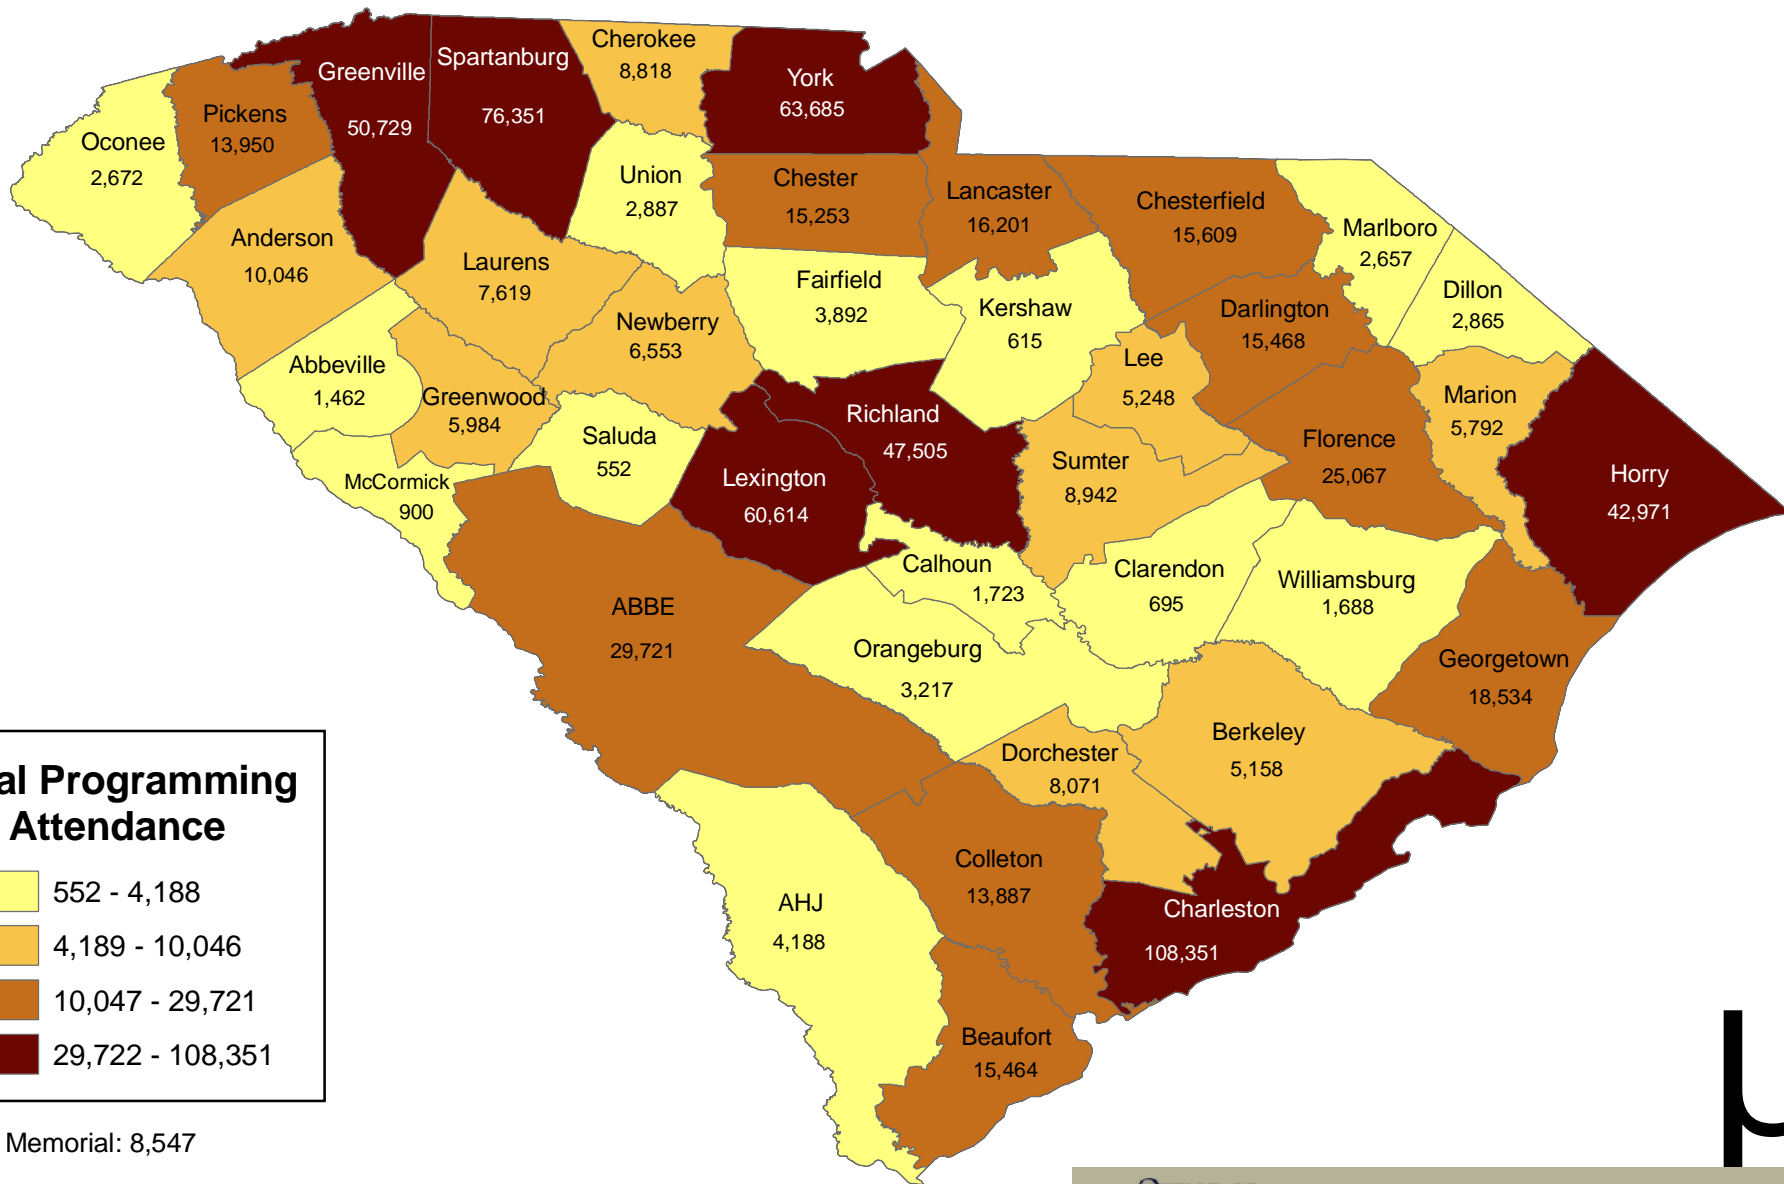

# South Carolina Public Libraries Programming Attendance (All Ages), 2006

## Total Programming Attendance

Chapin Memorial: 8,547