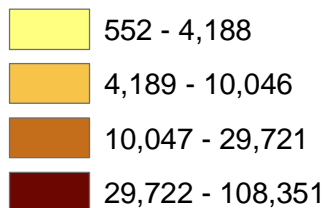

Chapin Memorial: 8,547