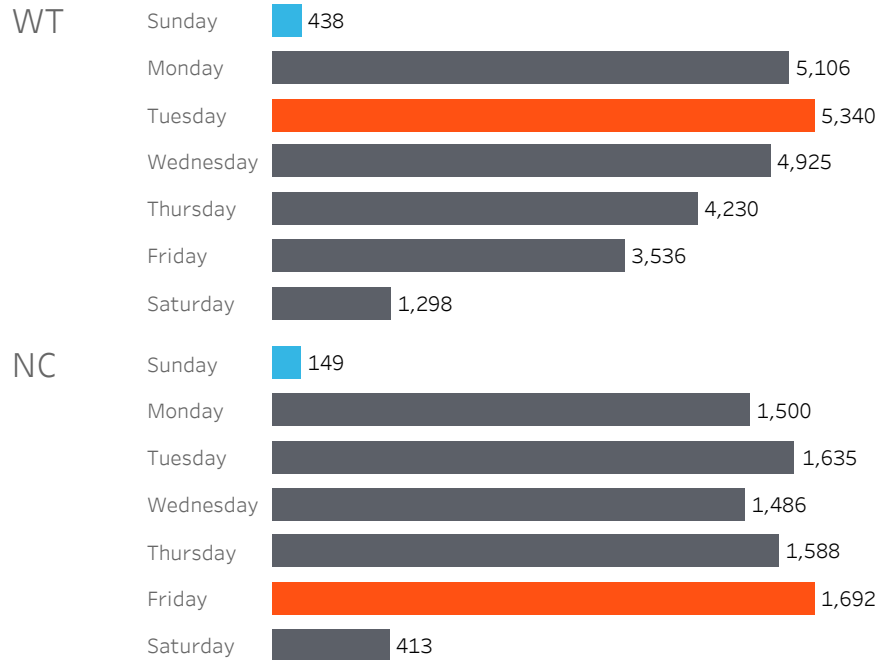

Gate and Vessel Activity - Last Week

Gate Moves

33,336

Total Gate Moves

Pier Moves

23,888

Total Pier Moves

	WT	NC
July 24, 2022	438	149
July 25, 2022	5,106	1,500
July 26, 2022	5,340	1,635
July 27, 2022	4,925	1,486
July 28, 2022	4,230	1,588
July 29, 2022	3,536	1,692
July 30, 2022	1,298	413

	WT	NC
July 24, 2022	3,783	1,054
July 25, 2022	1,535	1,574
July 26, 2022	1,087	254
July 27, 2022	1,914	217
July 28, 2022	369	2,177
July 29, 2022	3,540	1,162
July 30, 2022	3,585	1,637

Daily Avg. Turn Times - Last Week

■ WT

■ NC

	July 24, 2022	July 25, 2022	July 26, 2022	July 27, 2022	July 28, 2022	July 29, 2022	July 30, 2022
NC	14.48	23.76	25.21	22.04	33.92	31.18	21.96
WT	13.90	23.87	22.17	20.61	18.15	17.42	15.37