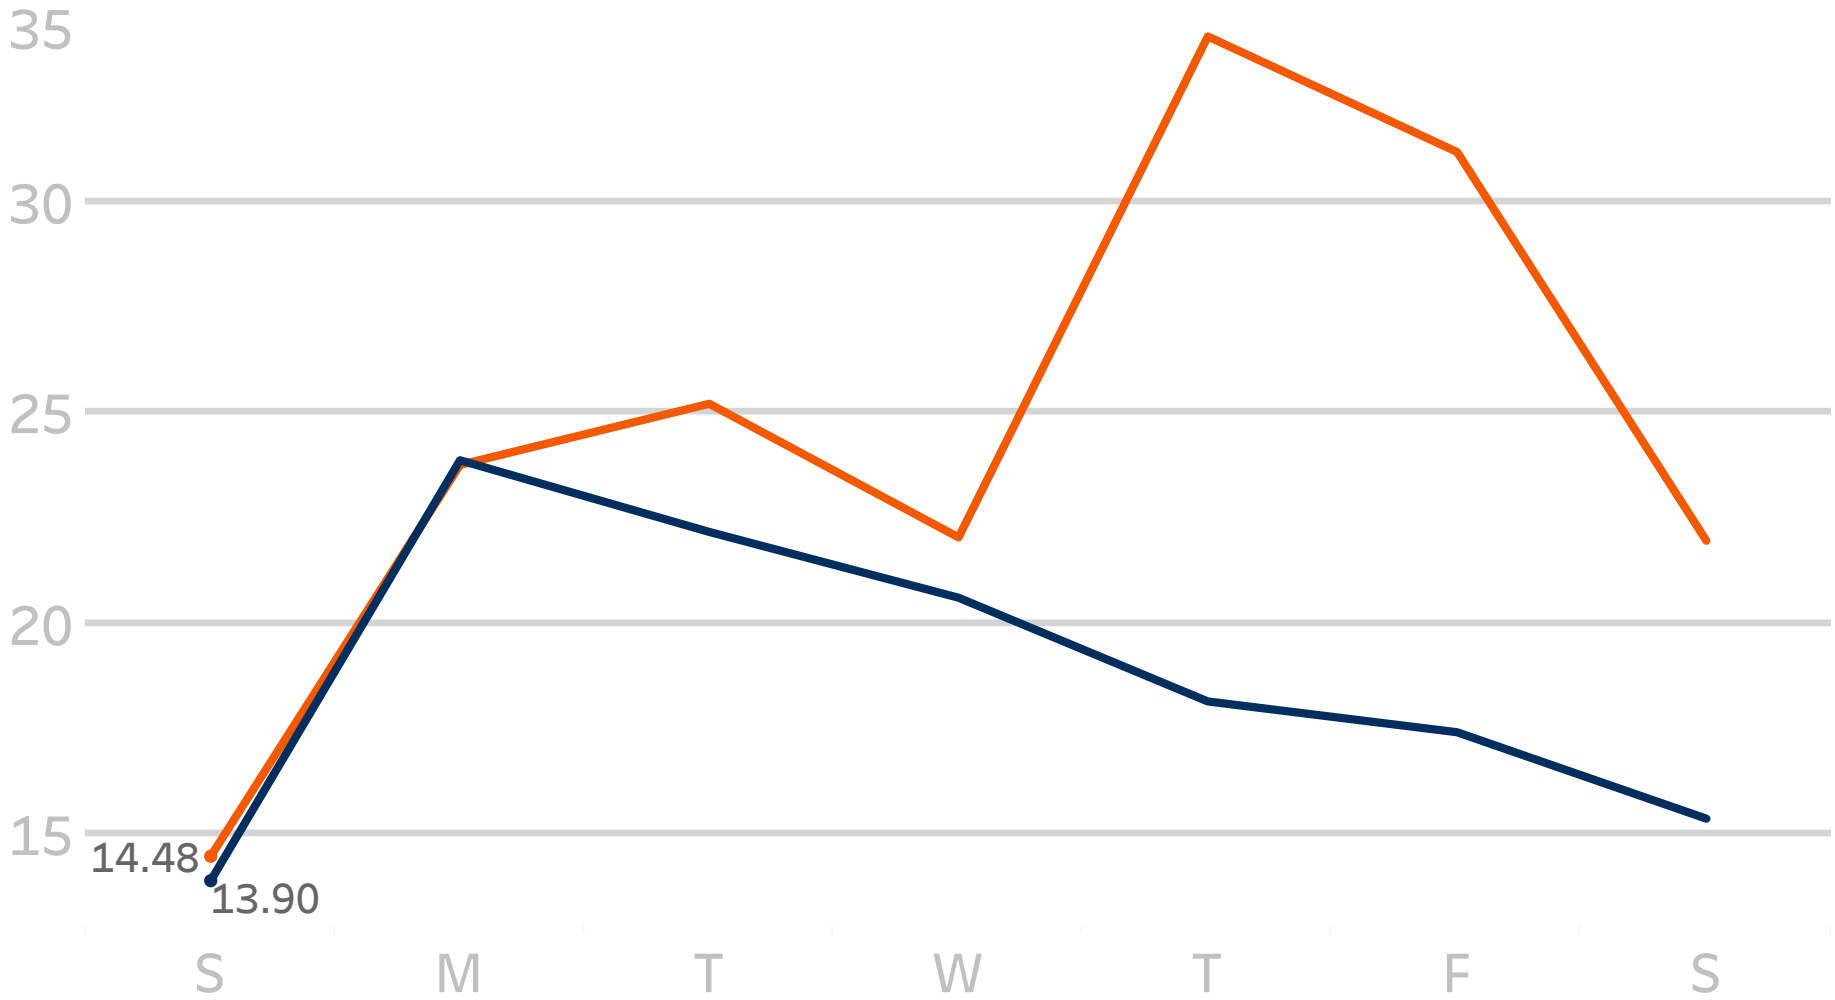

Gate and Vessel Activity - Last Week

Gate Moves

33,336

Total Gate Moves

Pier Moves

23,888

Total Pier Moves

	WT	NC
July 24, 2022	438	149
July 25, 2022	5,106	1,500
July 26, 2022	5,340	1,635
July 27, 2022	4,925	1,486
July 28, 2022	4,230	1,588
July 29, 2022	3,536	1,692
July 30, 2022	1,298	413

	WT	NC
July 24, 2022	3,783	1,054
July 25, 2022	1,535	1,574
July 26, 2022	1,087	254
July 27, 2022	1,914	217
July 28, 2022	369	2,177
July 29, 2022	3,540	1,162
July 30, 2022	3,585	1,637

Daily Avg. Turn Times - Last Week

■ WT

■ NC

	July 24, 2022	July 25, 2022	July 26, 2022	July 27, 2022	July 28, 2022	July 29, 2022	July 30, 2022
NC	14.48	23.76	25.21	22.04	33.92	31.18	21.96
WT	13.90	23.87	22.17	20.61	18.15	17.42	15.37