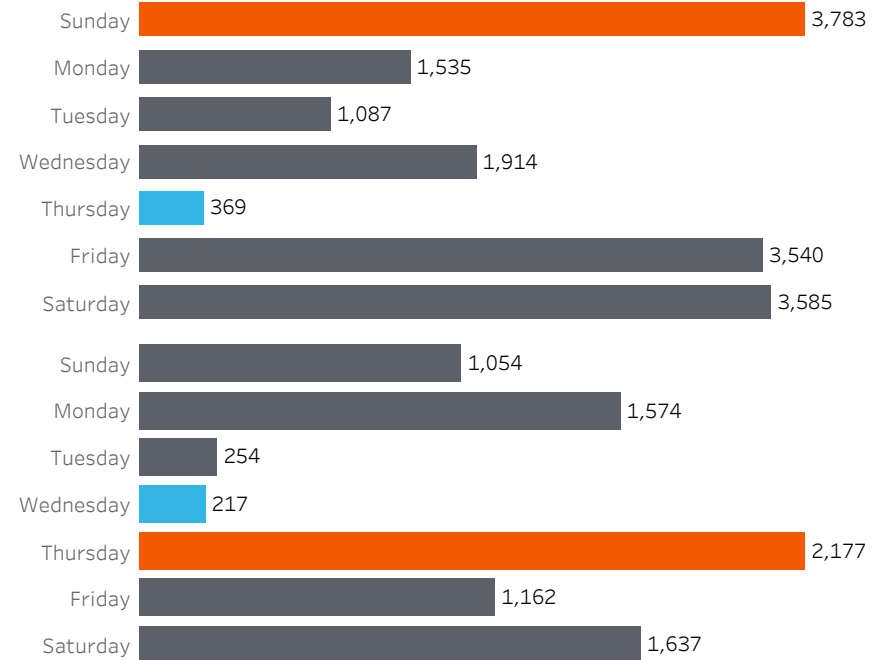

Gate and Vessel Activity - Last Week

Gate Moves

33,336

Total Gate Moves

Pier Moves

23,888

Total Pier Moves

	WT	NC
July 24, 2022	438	149
July 25, 2022	5,106	1,500
July 26, 2022	5,340	1,635
July 27, 2022	4,925	1,486
July 28, 2022	4,230	1,588
July 29, 2022	3,536	1,692
July 30, 2022	1,298	413

	WT	NC
July 24, 2022	3,783	1,054
July 25, 2022	1,535	1,574
July 26, 2022	1,087	254
July 27, 2022	1,914	217
July 28, 2022	369	2,177
July 29, 2022	3,540	1,162
July 30, 2022	3,585	1,637

Daily Avg. Turn Times - Last Week

■ WT

■ NC

	July 24, 2022	July 25, 2022	July 26, 2022	July 27, 2022	July 28, 2022	July 29, 2022	July 30, 2022
NC	14.48	23.76	25.21	22.04	33.92	31.18	21.96
WT	13.90	23.87	22.17	20.61	18.15	17.42	15.37