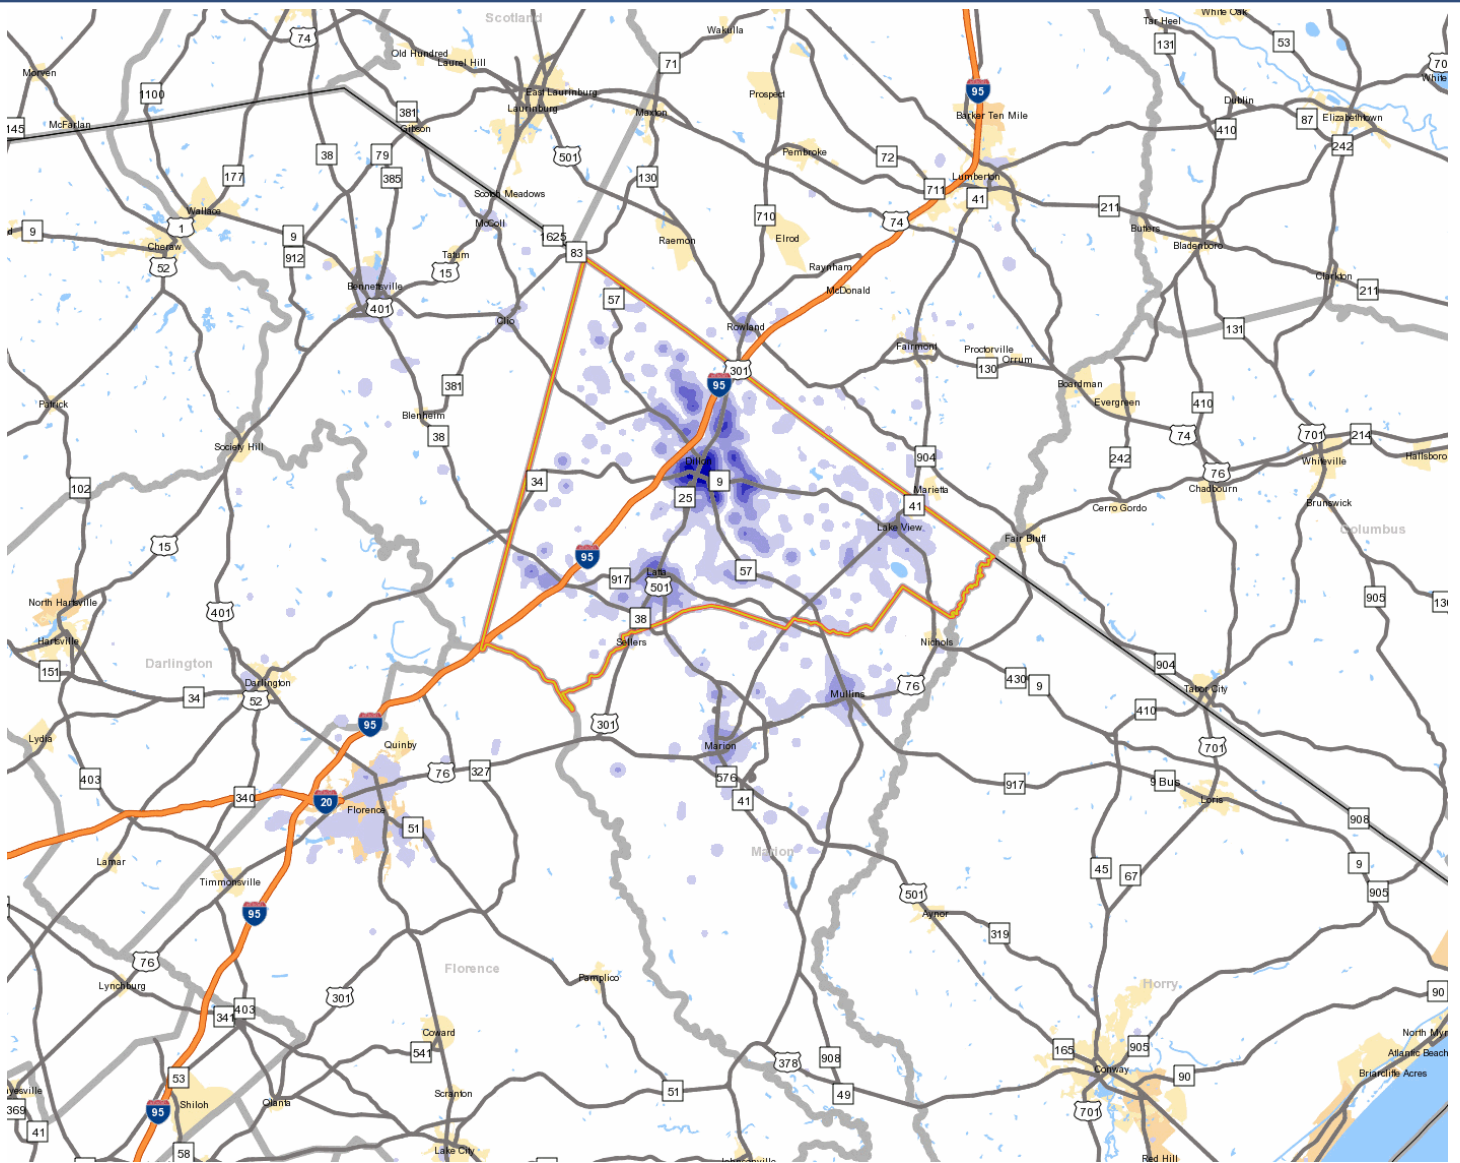

Dillon County

County Seat: Dillon

Website: www.dilloncounty.org

Where Workers Who Live in Dillon County Work

% of Workers	Work in County	State
45.50%	Dillon County	South Carolina
11.80%	Florence County	South Carolina
4.90%	Richland County	South Carolina
4.70%	Marion County	South Carolina
3.40%	Marlboro County	South Carolina
2.90%	ROBESON COUNTY	North Carolina
2.70%	Horry County	South Carolina
1.70%	Greenville County	South Carolina
1.50%	Darlington County	South Carolina
1.50%	Charleston County	South Carolina
19.30%	All Other Counties	South Carolina

Where Workers Who Work in Dillon County Live

% of Workers	Work In County	State
55.50%	Dillon County	South Carolina
9.60%	Marion County	South Carolina
5.60%	Florence County	South Carolina
4.90%	ROBESON COUNTY	North Carolina
3.60%	Marlboro County	South Carolina
3.30%	Horry County	South Carolina
1.90%	Darlington County	South Carolina
1.20%	Richland County	South Carolina
0.90%	Kershaw County	South Carolina
0.80%	Lexington County	South Carolina
12.80%	All Other Counties	South Carolina