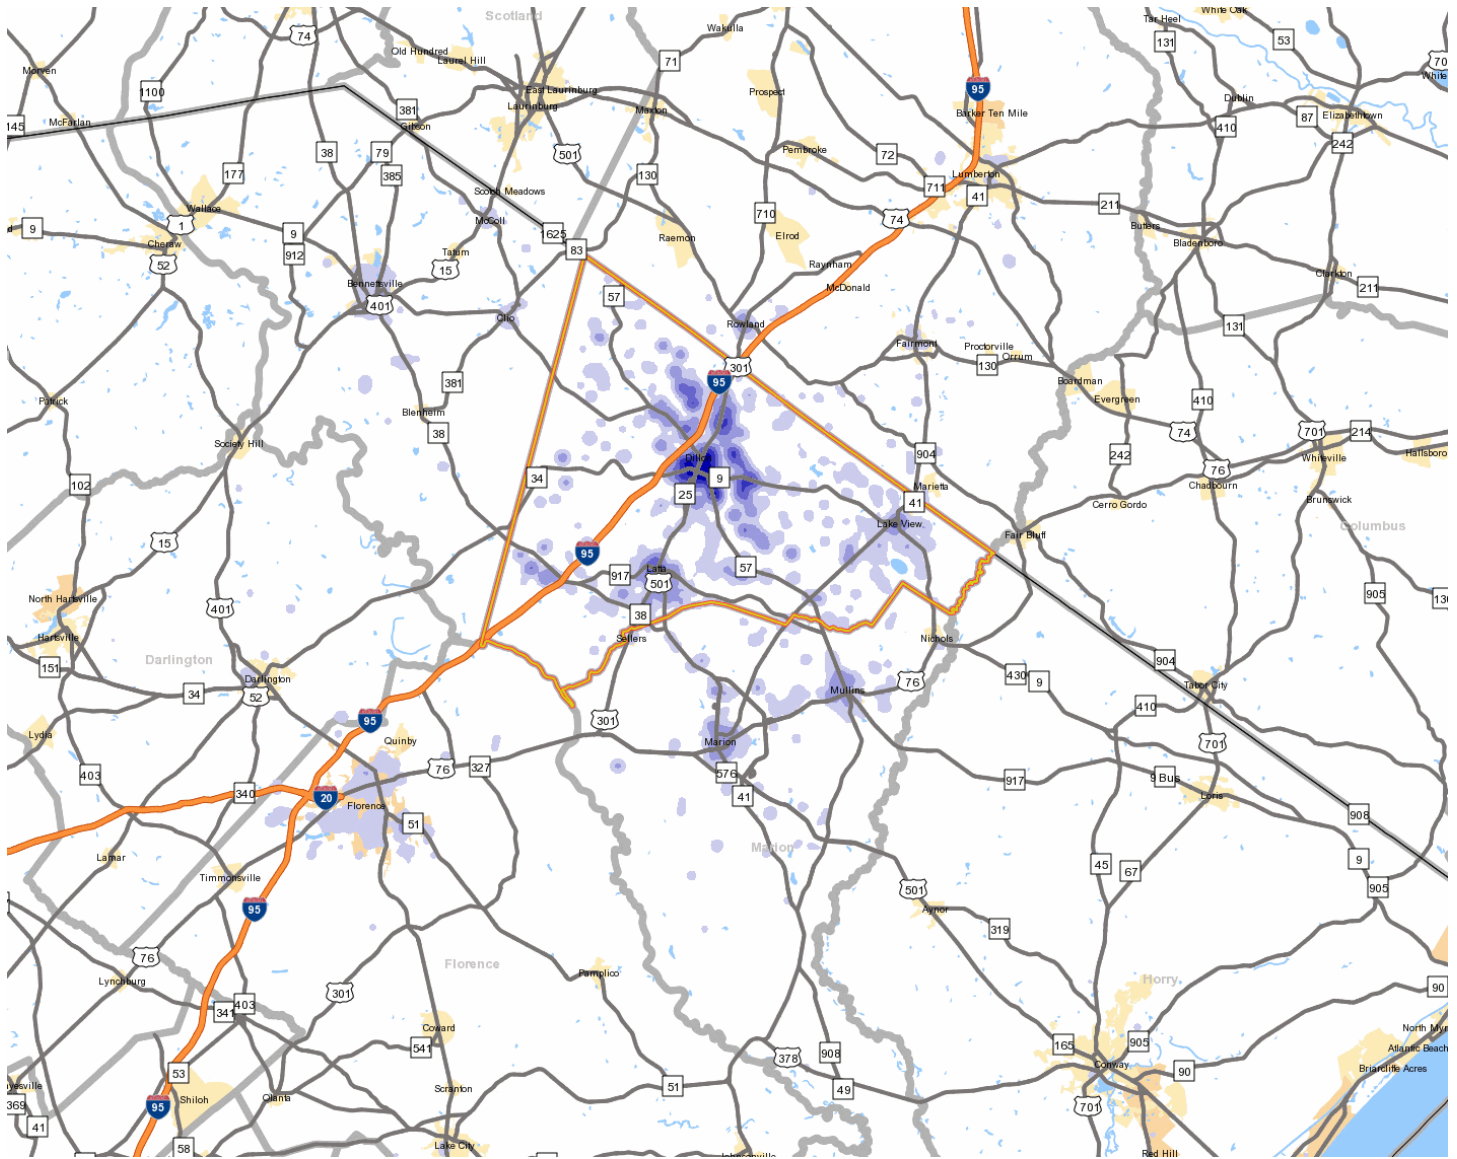

Dillon County

County Seat: Dillon

Website: www.dilloncounty.org

Where Workers Who Live in Dillon County Work

% of Workers	Work in County	State
45.50%	Dillon County	South Carolina
11.80%	Florence County	South Carolina
4.90%	Richland County	South Carolina
4.70%	Marion County	South Carolina
3.40%	Marlboro County	South Carolina
2.90%	ROBESON COUNTY	North Carolina
2.70%	Horry County	South Carolina
1.70%	Greenville County	South Carolina
1.50%	Darlington County	South Carolina
1.50%	Charleston County	South Carolina
19.30%	All Other Counties	South Carolina

Where Workers Who Work in Dillon County Live

% of Workers	Work In County	State
55.50%	Dillon County	South Carolina
9.60%	Marion County	South Carolina
5.60%	Florence County	South Carolina
4.90%	ROBESON COUNTY	North Carolina
3.60%	Marlboro County	South Carolina
3.30%	Horry County	South Carolina
1.90%	Darlington County	South Carolina
1.20%	Richland County	South Carolina
0.90%	Kershaw County	South Carolina
0.80%	Lexington County	South Carolina
12.80%	All Other Counties	South Carolina