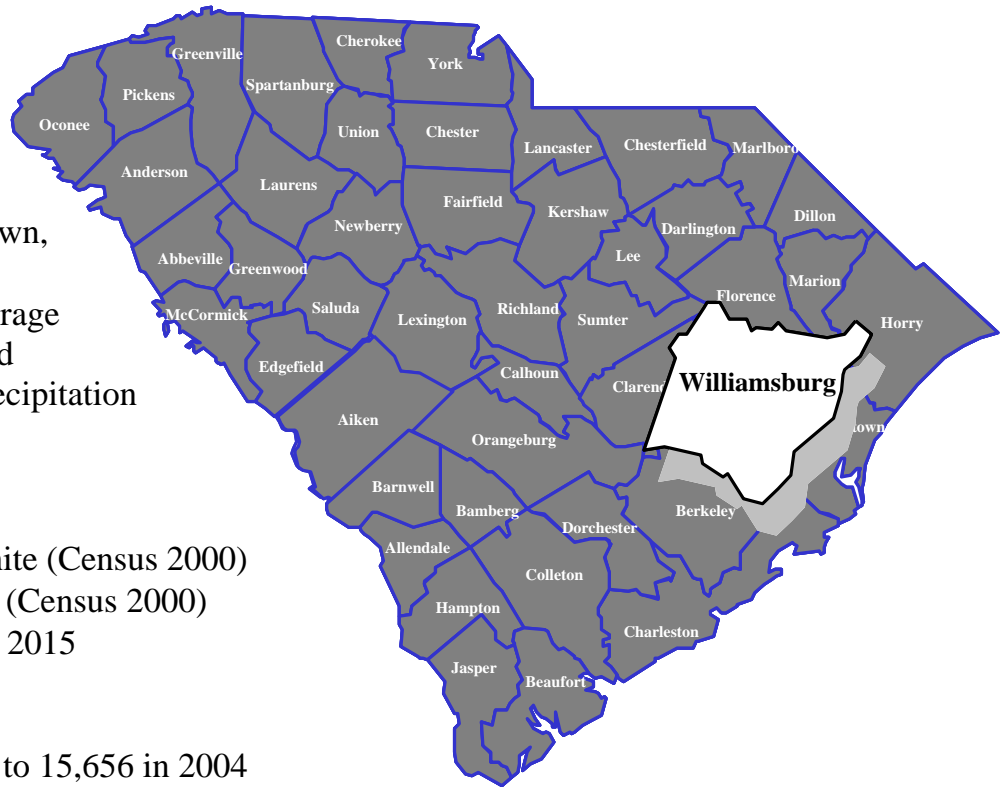

# Spotlight on Williamsburg County...

## Location & Climate

- Located in the eastern area of the state
- Surrounded by Berkeley, Clarendon, Florence, Georgetown, and Marion counties
- This climatic region has an average temperature of 63.6 degrees and experiences 48.29 inches of precipitation

## Population

- 35,372 in 2004
- 32.7% white and 67.3% nonwhite (Census 2000)
- Median age was 35.5 years old (Census 2000)
- Estimated growth of 35,640 by 2015