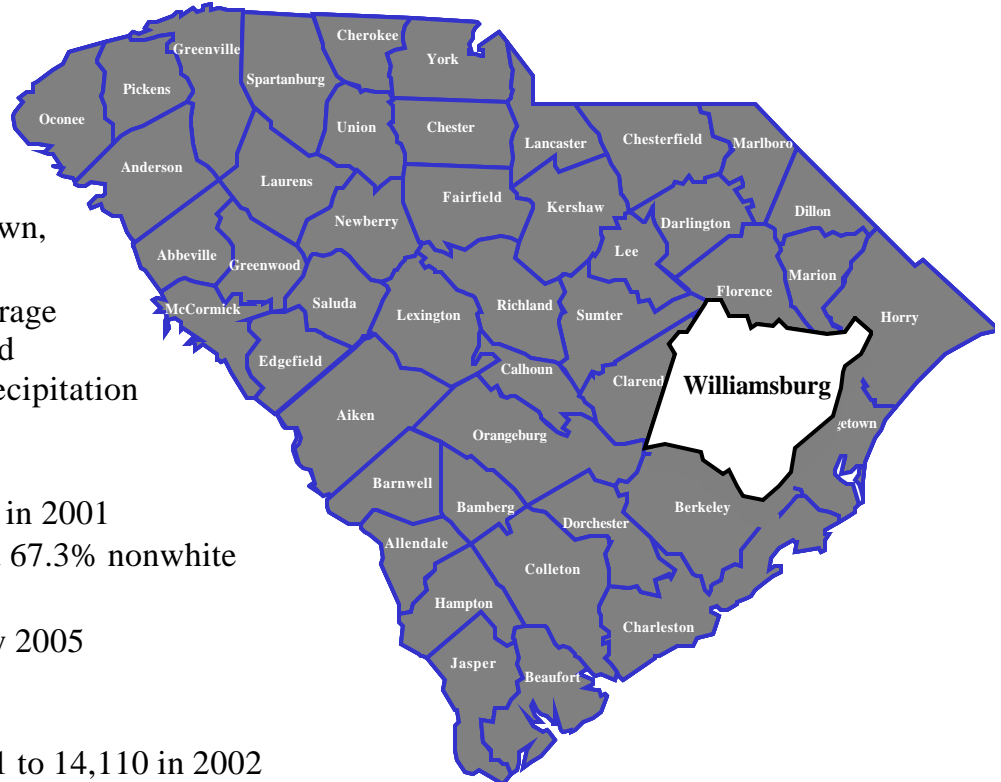

Spotlight on Williamsburg County...

Location & Climate

- Located in the Eastern area of the state
- Surrounded by Berkeley, Clarendon, Florence, Georgetown, and Marion Counties
- This climatic region has an average temperature of 63.6 degrees and experiences 48.29 inches of precipitation

Population

- Equaled approximately 36,810 in 2001
- Comprised of 32.7% white and 67.3% nonwhite
- Median age was 35.5 years old
- Estimated to grow to 37,100 by 2005

Labor Force

- Decreased from 14,350 in 2001 to 14,110 in 2002
- Unemployment rate fell from 14.6% in 2001 to 14.4% in 2002