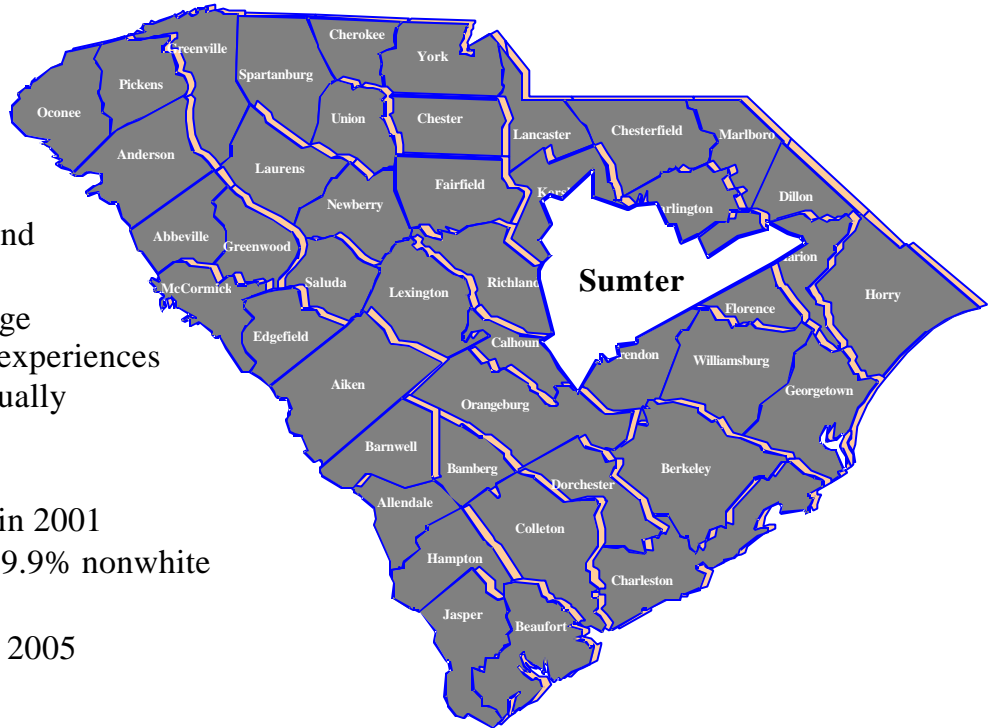

Spotlight on Sumter County...

Location & Climate

- Located in the Central area of the state
- Surrounded by Calhoun, Lee, Clarendon, Kershaw, Florence, and Richland Counties
- This climatic region has an average temperature of 63.2 degrees and experiences 47.86 inches of precipitation annually

Population

- Equaled approximately 104,237 in 2001
- Comprised of 50.1% white and 49.9% nonwhite
- Median age was 33.4 years old
- Estimated to grow to 116,200 by 2005

Labor Force

- Decreased from 46,790 in 2001 to 45,580 in 2002
- Unemployment rate rose from 7.2% in 2001 to 7.6% in 2002