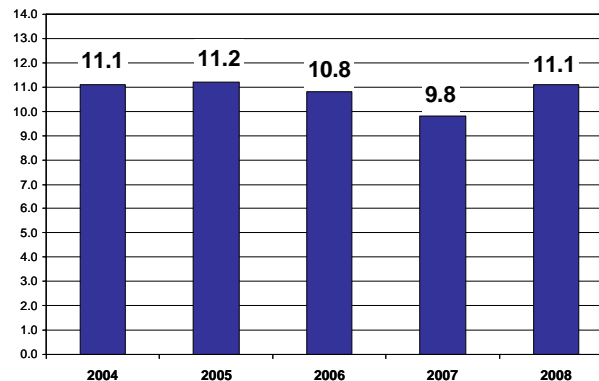

### Location & Climate

- Located in the western area of the state
- Surrounded by Abbeville, Greenwood, and Edgefield counties, with Georgia to the west
- This region has an average temperature of 62.3 degrees with an annual average rainfall of 46.3 inches.

### Population

- Was 10,070 in 2007
- Estimated growth to 11,020 by 2015
- 2007 data was comprised of 50.7% White, 48.3% African-American, and 1.0% Other
- The Hispanic-Latino population has increased from 86 in 2000 to 91 in 2007, a 5.8% change.

### Labor Force

- Decreased from 3,500 in 2007 to 3,440 in 2008
- Employment fell from 3,160 in 2007 to 3,060 in 2008.
- Unemployment rate climbed from 9.8% in 2007 to 11.1% in 2008.

**Unemployment Rates for McCormick County  
2004 - 2008**