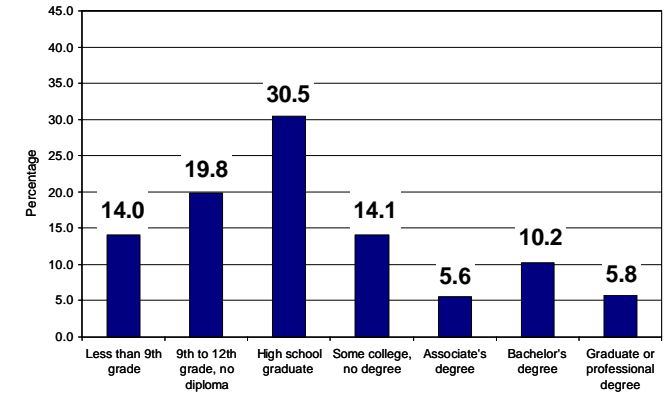

### Population

- Was 10,070 in 2007
- Estimated growth to 11,020 by 2015
- 2007 data was comprised of 50.7% White, 48.3% African-American, and 1.0% Other
- The Hispanic-Latino population has increased from 86 in 2000 to 91 in 2007, a 5.8% change.

### Labor Force

- Decreased from 3,500 in 2007 to 3,440 in 2008
- Employment fell from 3,160 in 2007 to 3,060 in 2008.
- Unemployment rate climbed from 9.8% in 2007 to 11.1% in 2008.

**Unemployment Rates for McCormick County  
2004 - 2008**

### Educational Attainment

**McCormick County 2007**