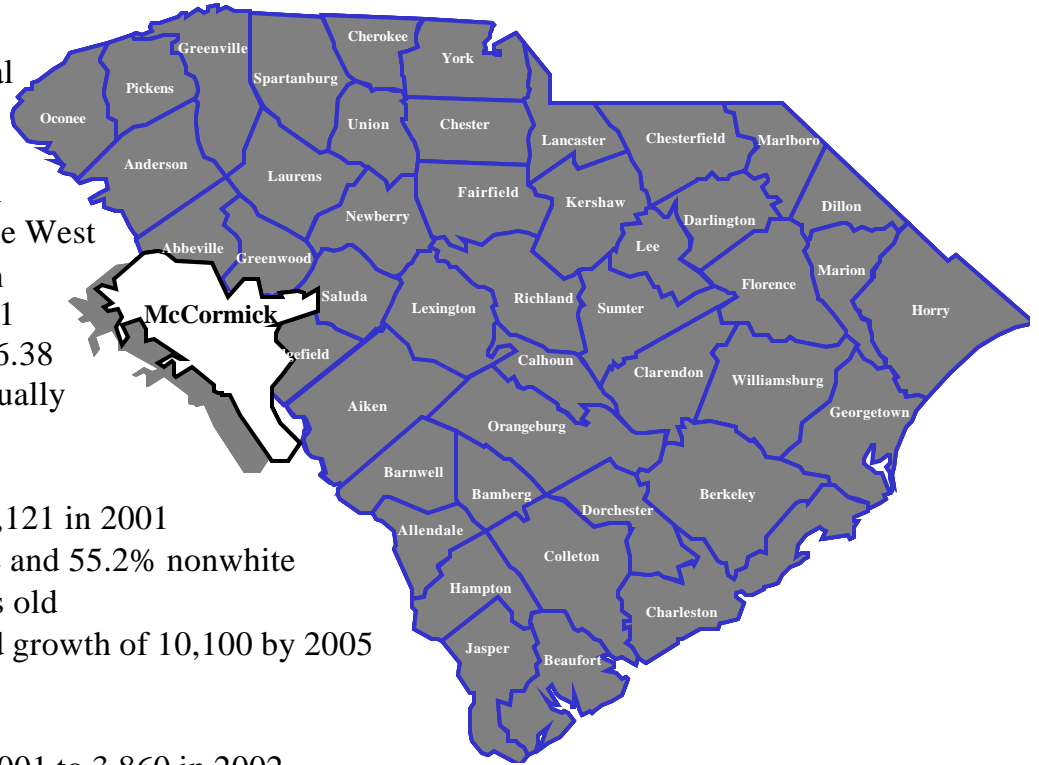

Spotlight on McCormick County...

Location & Climate

- Located in the West Central area of the state
- Surrounded by Abbeville, Greenwood, and Edgefield Counties and Georgia to the West
- This climatic region has an average temperature of 62.1 degrees and experiences 46.38 inches of precipitation annually

Population

- Equaled approximately 10,121 in 2001
- Comprised of 44.8% white and 55.2% nonwhite
- Median age was 41.1 years old
- Has exceeded its estimated growth of 10,100 by 2005

Labor Force

- Decreased from 3,970 in 2001 to 3,860 in 2002
- Unemployment rate rose from 10.9% in 2001 to 12.1% in 2002